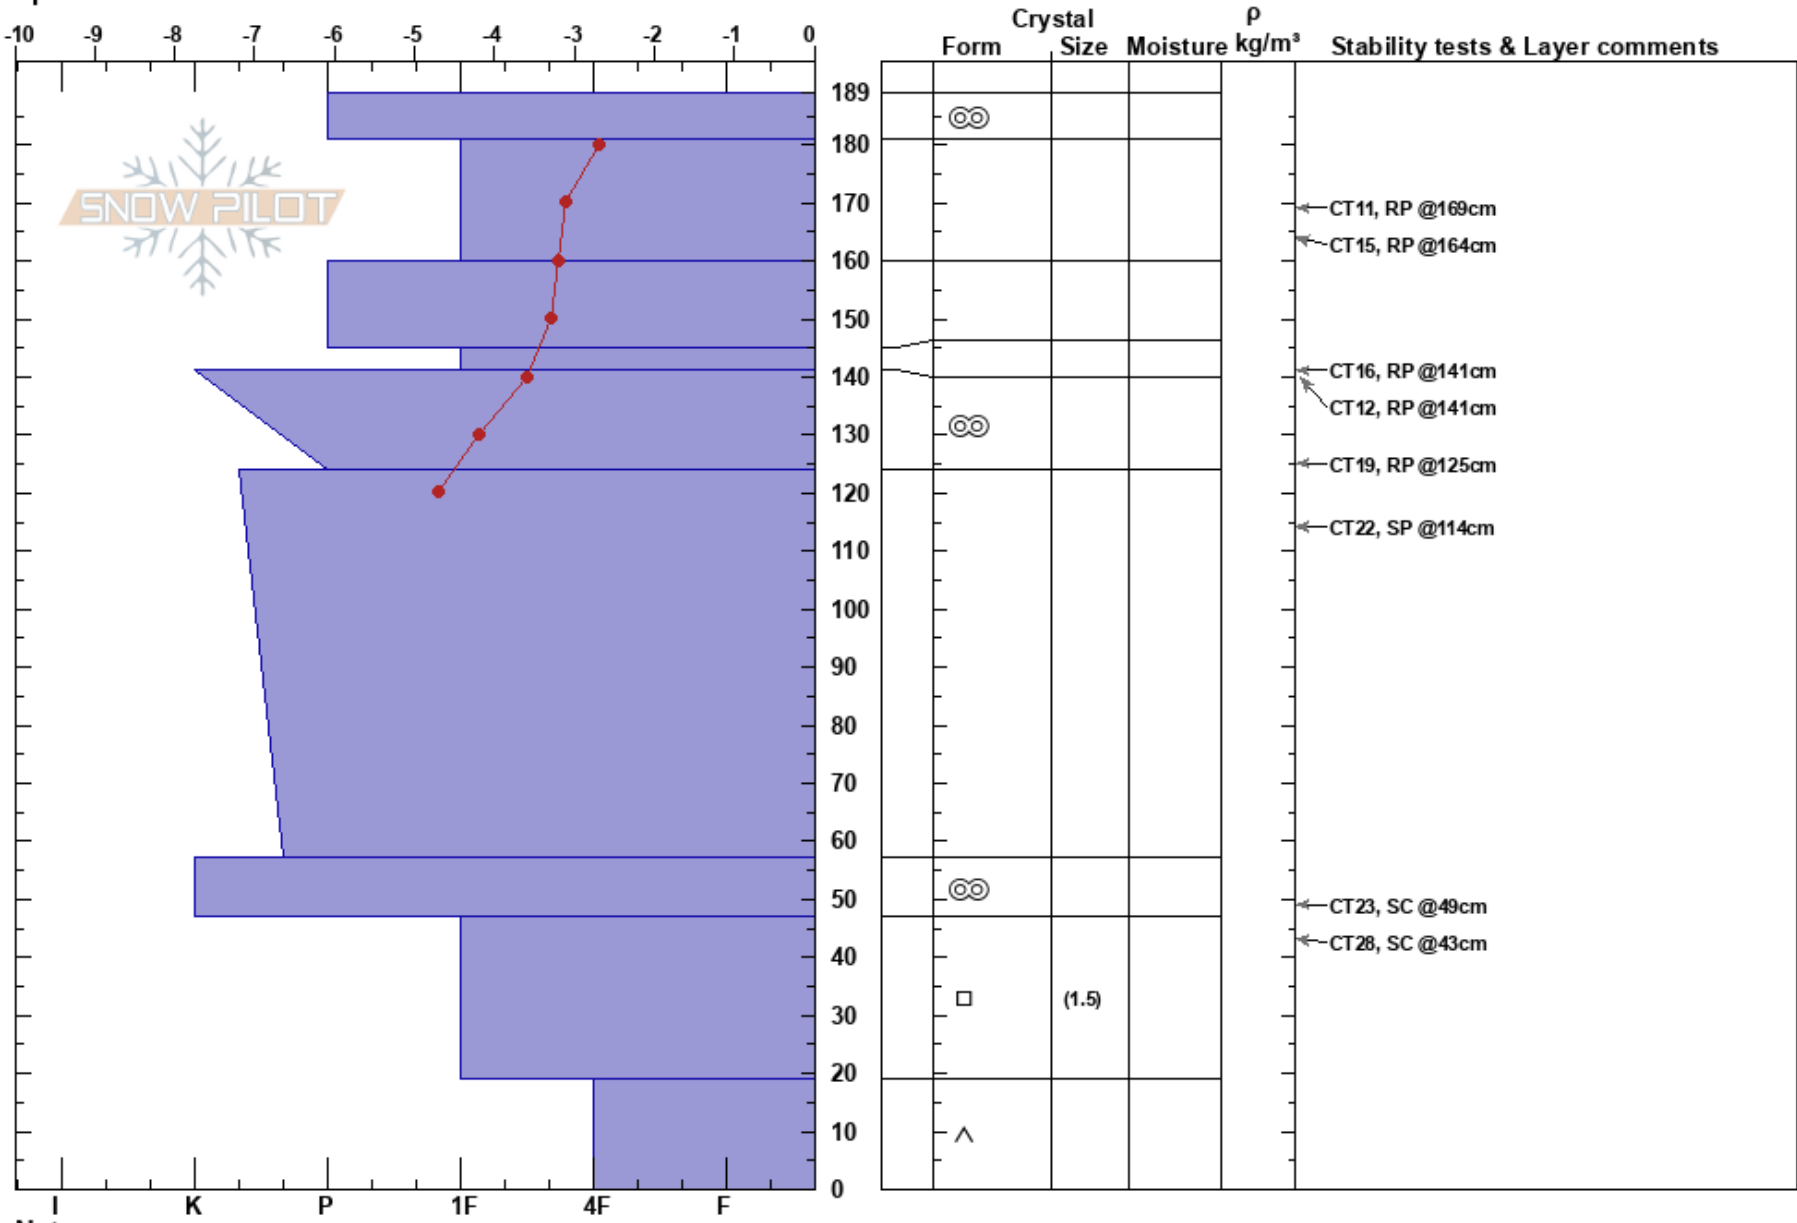

Mag Access Road  
 Rockies  
 BC  
 Elevation: 1933 m  
 Aspect: NE  
 Specifics:

Sean Caira  
 23/03/2022 - 10:10  
 Co-ord: 50.17024N, -114.84000W  
 Slope Angle: 31°  
 Wind Loading: previous

Stability:  
 Air Temperature: -1.1°C PF: 20 19-0cm: Problematic layer  
 Sky Cover: OVC  
 Precipitation: NO  
 Wind: N Calm

Notes: Observers SC, JB. Dug above access road to mag near Eagle Pit.