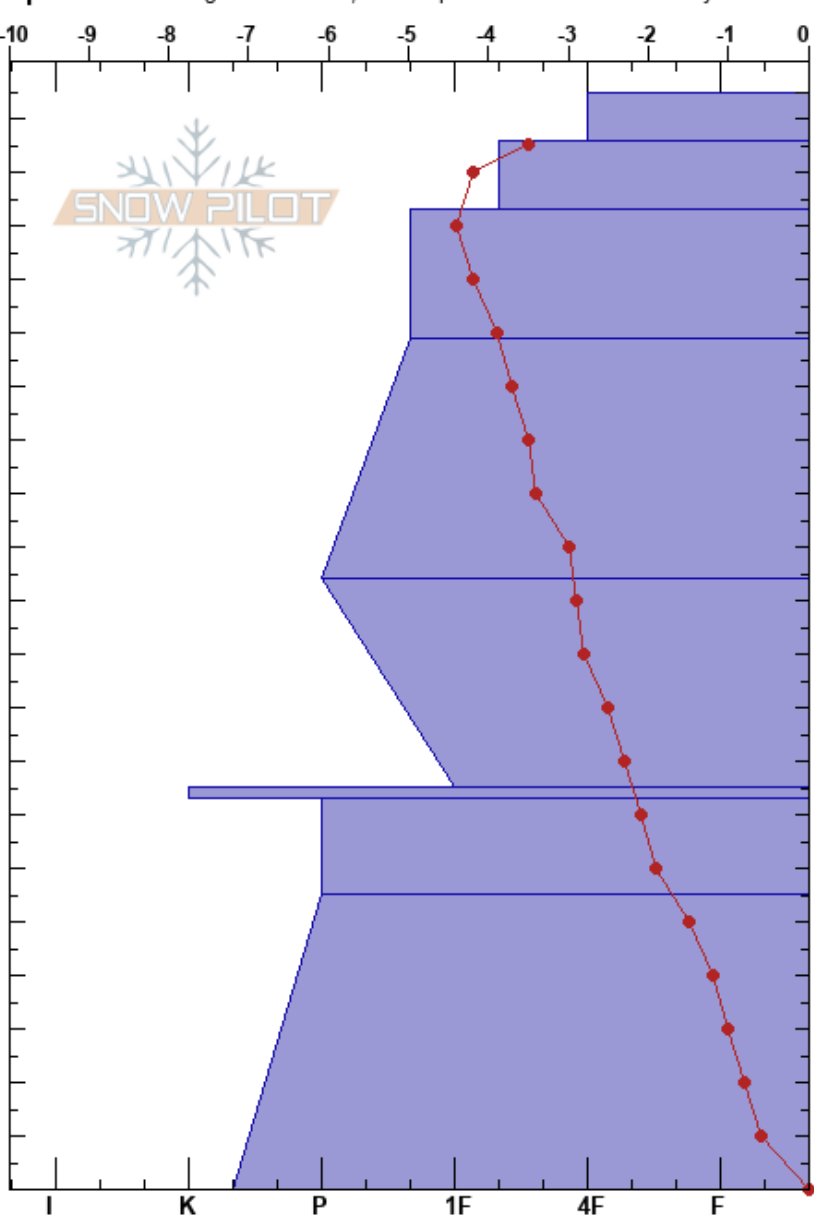

Wheeler Flats
 Sunshine Village
 AB
 Elevation: 2152 m
 Aspect: NW
 Specifics: Pit dug in a Ski Area; Pit is representative of backcountry

Karel Foniok
 23/03/2022 - 12:50
 Co-ord: 51.08416N, -115.77804W
 Slope Angle: 0°
 Wind Loading: no

Stability: **HS:205** **Layer Notes:**
 Air Temperature: 4.6°C **PF: 30**
 Sky Cover: FEW
 Precipitation: NO
 Wind: S Light Breeze

Form	Crystal Size	Moisture	ρ kg/m ³	Stability tests & Layer comments
∇	2			
— / (○)	1-2 (1)	M-W	160	
• (∅)	0.3-0.5 (0.5)	M-W	160	
⊖	1	D-M	210	
⊖	1-2	D-M	290	
□	1-2	D	330	
⊙⊙	2	D	350	← DTN @75cm
□	2-3	D	390	
□ (∧)	2-3	D		← CTN

Notes: Pit dug in snow study plot, lightly gladed area BTL