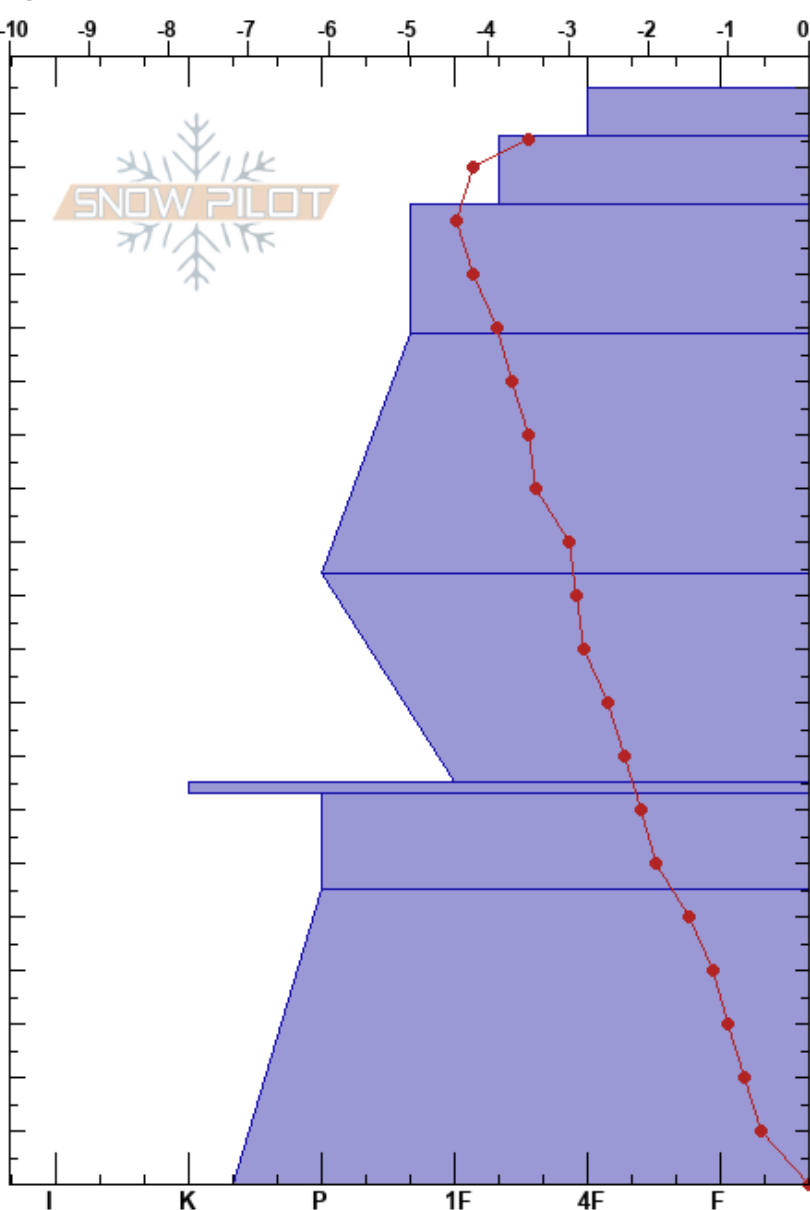

Wheeler Flats
 Sunshine Village
 AB
 Elevation: 2152 m
 Aspect:

Karel Foniok
 23/03/2022 - 12:50
 Co-ord: 51.08416N, -115.77804W
 Slope Angle:
 Wind Loading: no

Stability: **HS:205** **Layer Notes:**
 Air Temperature: 4.6°C **PF: 30**
 Sky Cover: FEW
 Precipitation: NO
 Wind: S Light Breeze

Specifics: Pit dug in a Ski Area; Pit is representative of backcountry

Form	Crystal Size	Moisture	ρ kg/m ³	Stability tests & Layer comments
∇	2			
— / (○)	1-2 (1)	M-W	160	
• (∅)	0.3-0.5 (0.5)	M-W	160	
⊖	1	D-M	210	
⊖	1-2	D-M	290	
□	1-2	D	330	
⊙⊙	2	D	350	
□	2-3	D	350	
□ (∧)	2-3	D	390	

DTN @130cm

CTN

Notes: Pit dug in snow study plot, lightly gladed area BTL