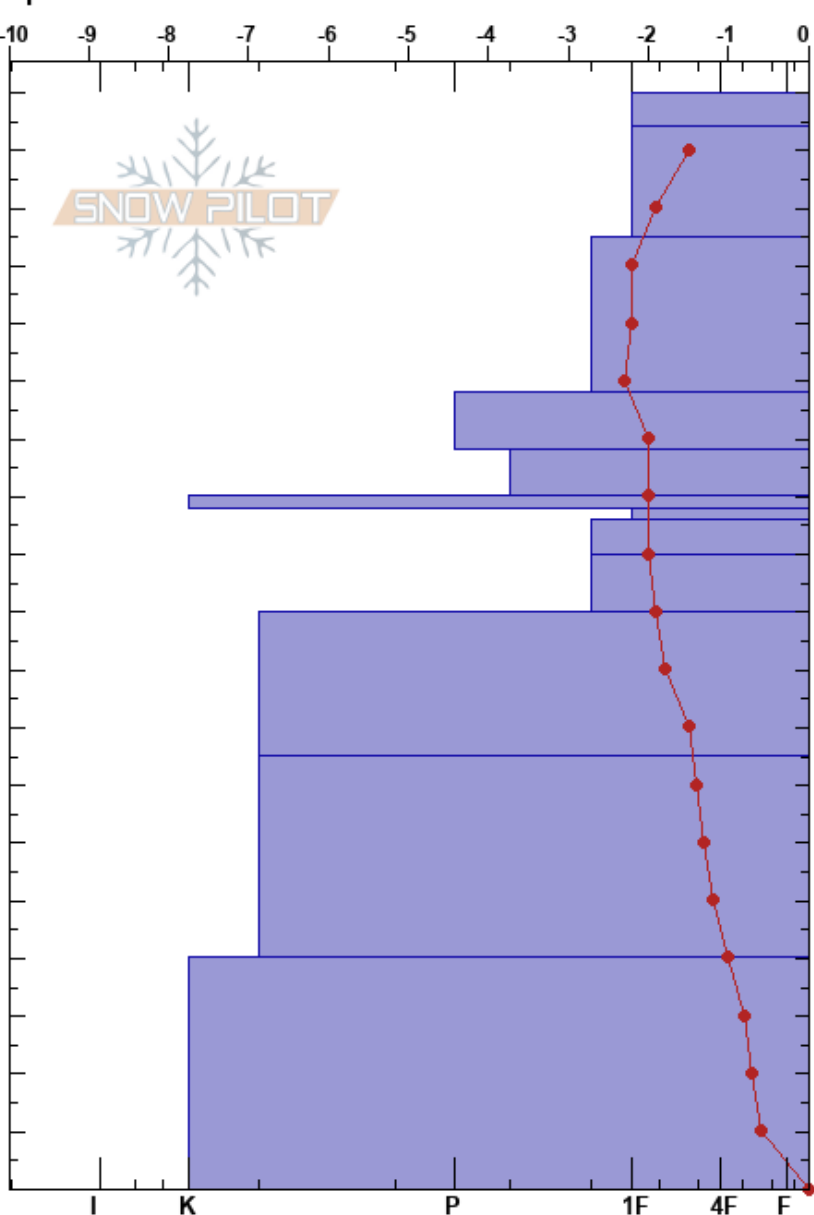

220323 Snowbox East
 purcell
 BC
 Elevation: 2235 m
 Aspect: N
 Specifics:

RK Heli Ski Guides
 23/03/2022 - 11:30
 Co-ord: 11U 529803W 5574005N
 Slope Angle: 20°
 Wind Loading:

Stability: **HS: 190**
 Air Temperature: -1°C **PF: 40** 120-118cm: Problematic layer
 Sky Cover: FEW **PS: 20**
 Precipitation: NO
 Wind: W Light Breeze

Height (cm)	Crystal		Moisture	ρ kg/m ³	Stability tests & Layer comments
	Form	Size			
190	∅	1			
180	∅	1			
170	/	1			
160	•	1			
150	•	1			
140	•	2			
130	•	2			
120	⊙	2			← CT19, SC @120cm also 26 taps
110	⊙	2			
100	⊙	2			
90	⊙	3			
80	∧	3			
70	∧	3			
60	∧	3			
50	∧	3			
40	∧	3			
30	∧	3			
20	∧	3			
10	∧	3			
0					