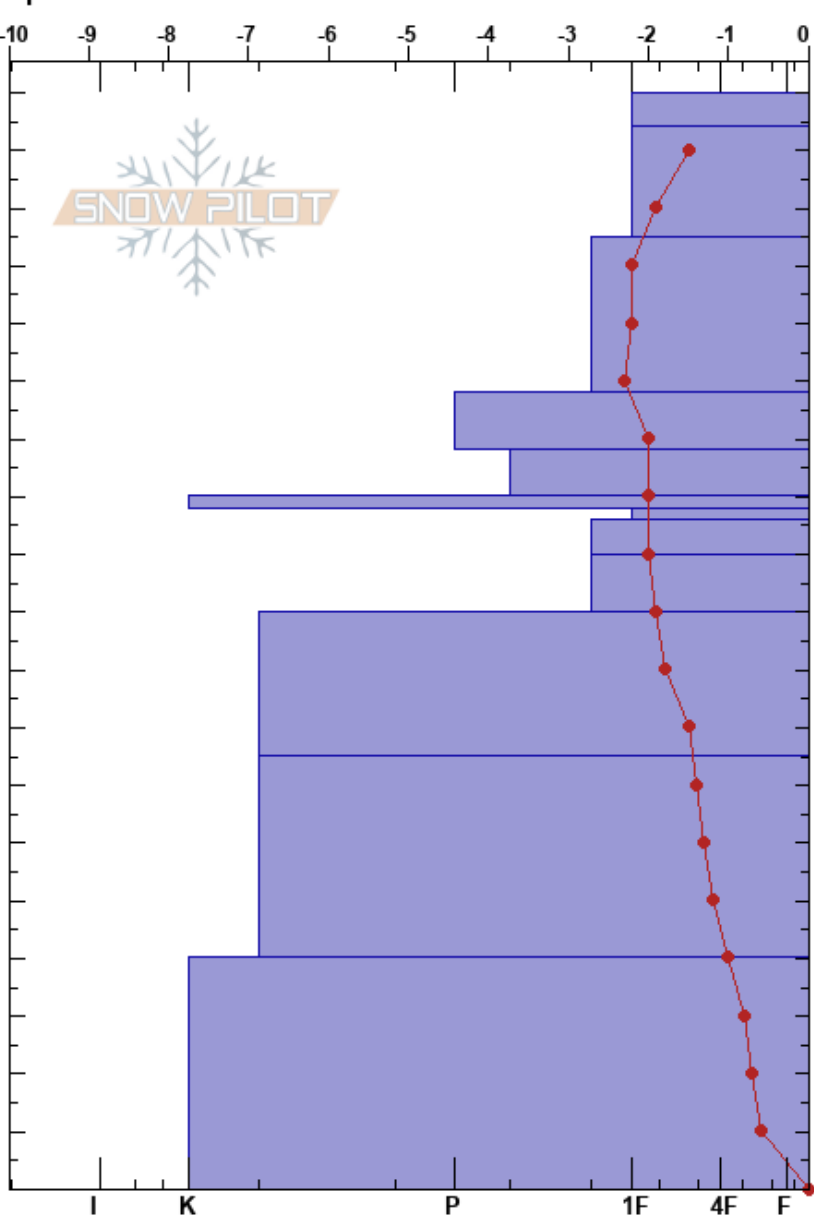

220323 Snowbox East
 purcell
 BC
 Elevation: 2235 m
 Aspect: N
 Specifics:

RK Heli Ski Guides
 23/03/2022 - 11:30
 Co-ord: 11U 529803W 5574005N
 Slope Angle: 20°
 Wind Loading:

Stability:
 Air Temperature: -1°C
 Sky Cover: FEW
 Precipitation: NO
 Wind: W Light Breeze

HS: 190
 PF: 40
 PS: 20
 120-118cm: Problematic layer

Height (cm)	Crystal		Moisture	ρ kg/m ³	Stability tests & Layer comments
	Form	Size			
190	∅	1			
180	∅	1			
170	/	1			
160	•	1			
150	•	1			
140	•	2			
130	•	2			
120	⊙⊙	2			← CT19, SC @120cm also 26 taps
110	⊙	2			
100	⊙	2			
90	⊙⊙	3			
80					
70	^	3			
60					
50					
40					
30					
20	^	3			
10					
0					