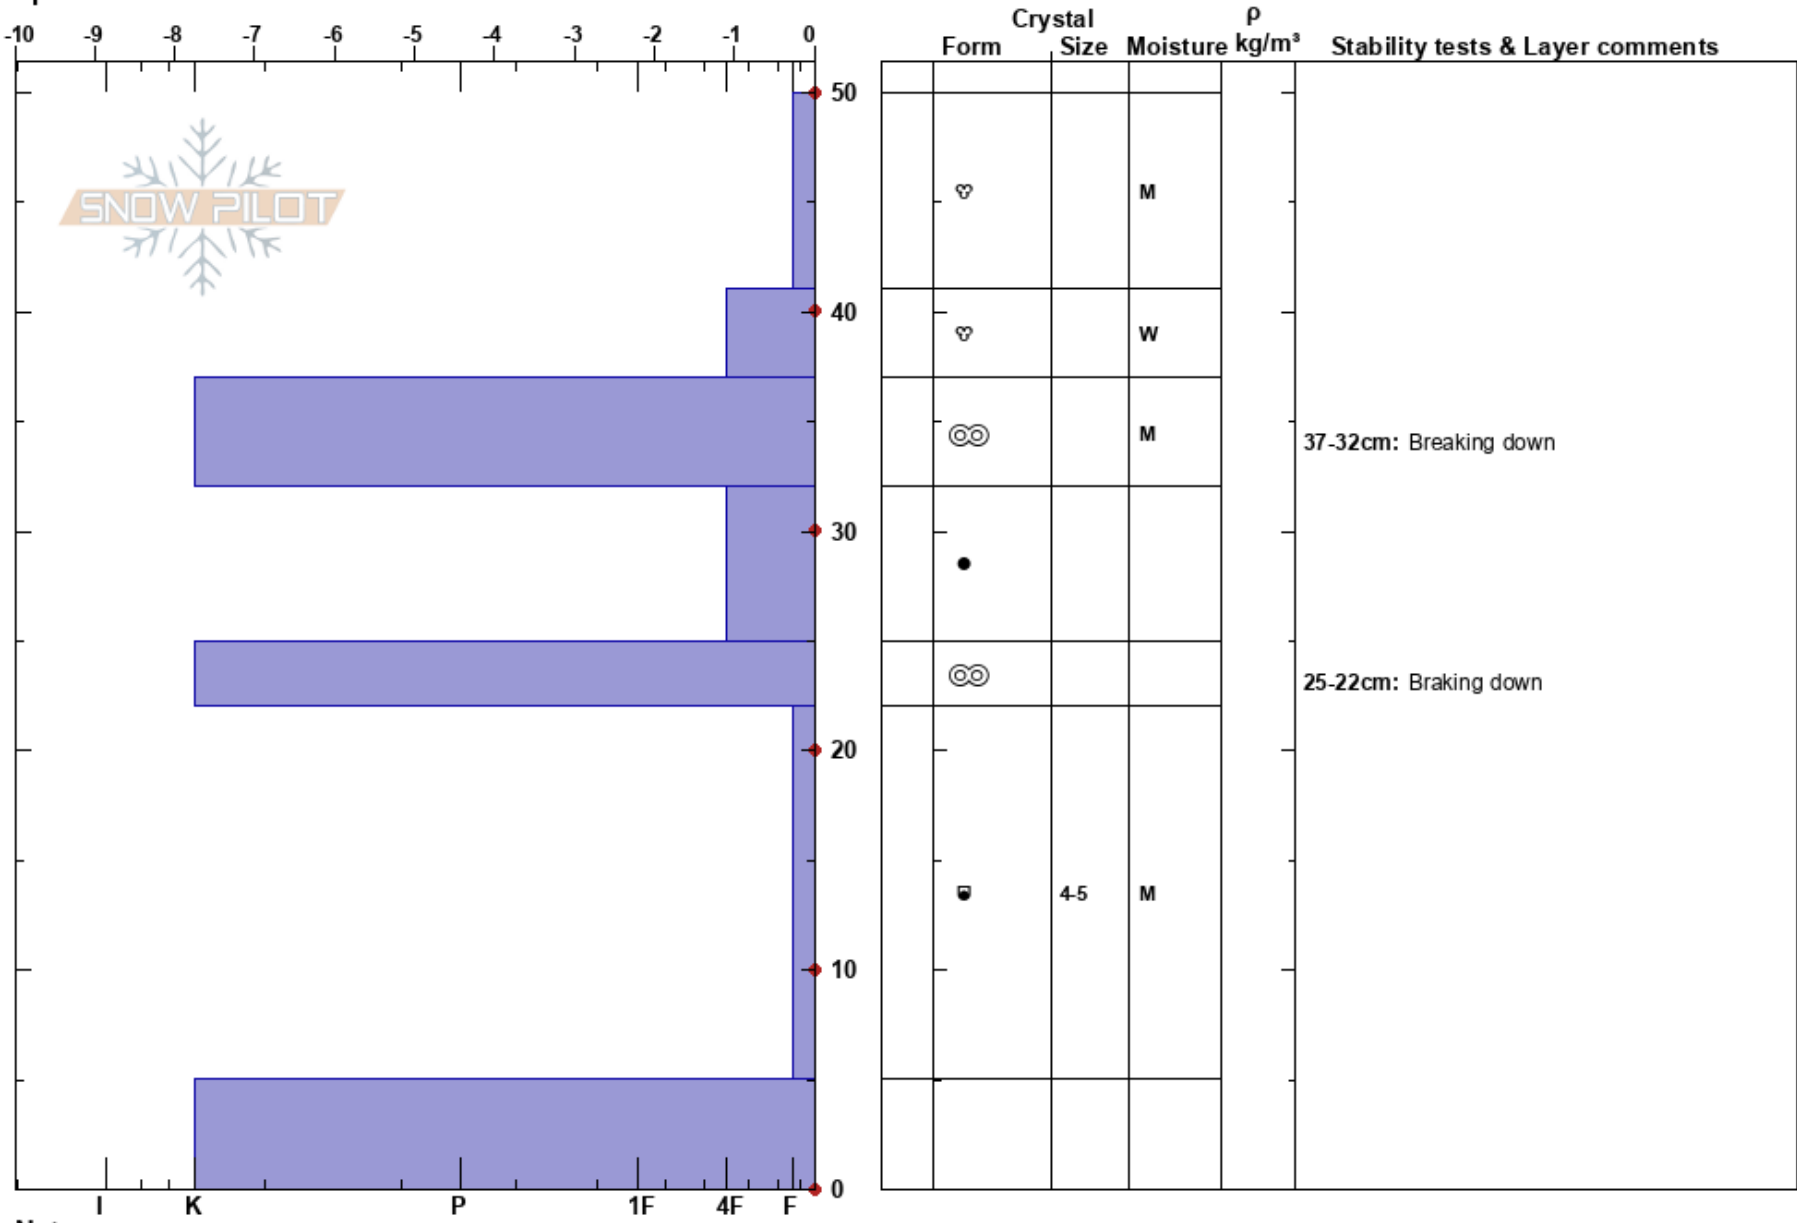

Lower Todd Hunter
 Rockies
 BC
 Elevation: 1815 m
 Aspect: S
 Specifics:

Steve Kuijt
 22/03/2022 - 13:40
 Co-ord: 11U 657870W 5549095N
 Slope Angle: 15°
 Wind Loading:

Stability: **HS:50**
 Air Temperature: 6°C
 Sky Cover: BKN
 Precipitation: NO
 Wind: Calm

Layer Notes:
 37-32cm: Breaking down
 25-22cm: Braking down
 22-5cm: Problematic layer

Notes: Snowpack was Isothermal