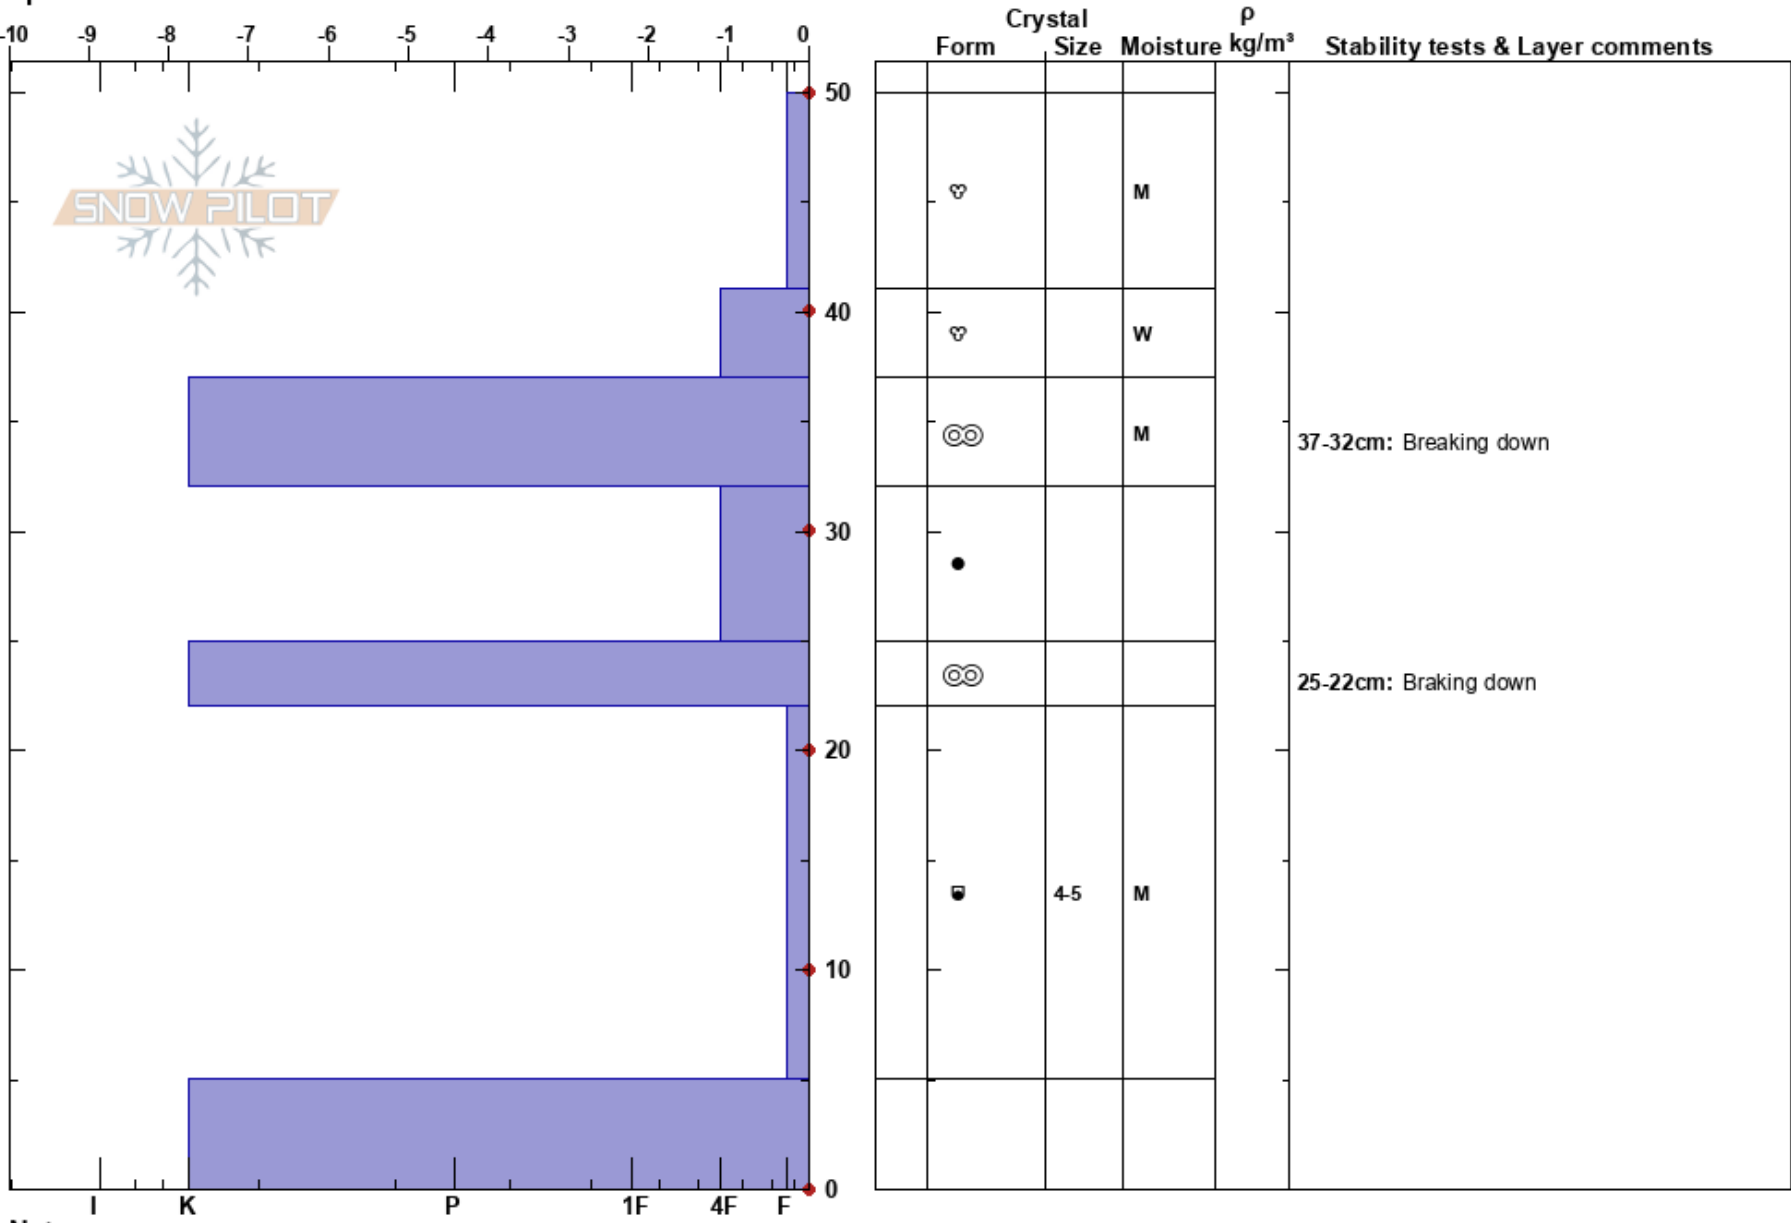

Lower Todd Hunter  
 Rockies  
 BC  
 Elevation: 1815 m  
 Aspect: S  
 Specifics:

Steve Kuijt  
 22/03/2022 - 13:40  
 Co-ord: 11U 657870W 5549095N  
 Slope Angle: 15°  
 Wind Loading:

Stability: **HS:50**  
 Air Temperature: 6°C  
 Sky Cover: BKN  
 Precipitation: NO  
 Wind: Calm

Layer Notes:  
 37-32cm: Breaking down  
 25-22cm: Braking down  
 22-5cm: Problematic layer

Notes: Snowpack was Isothermal