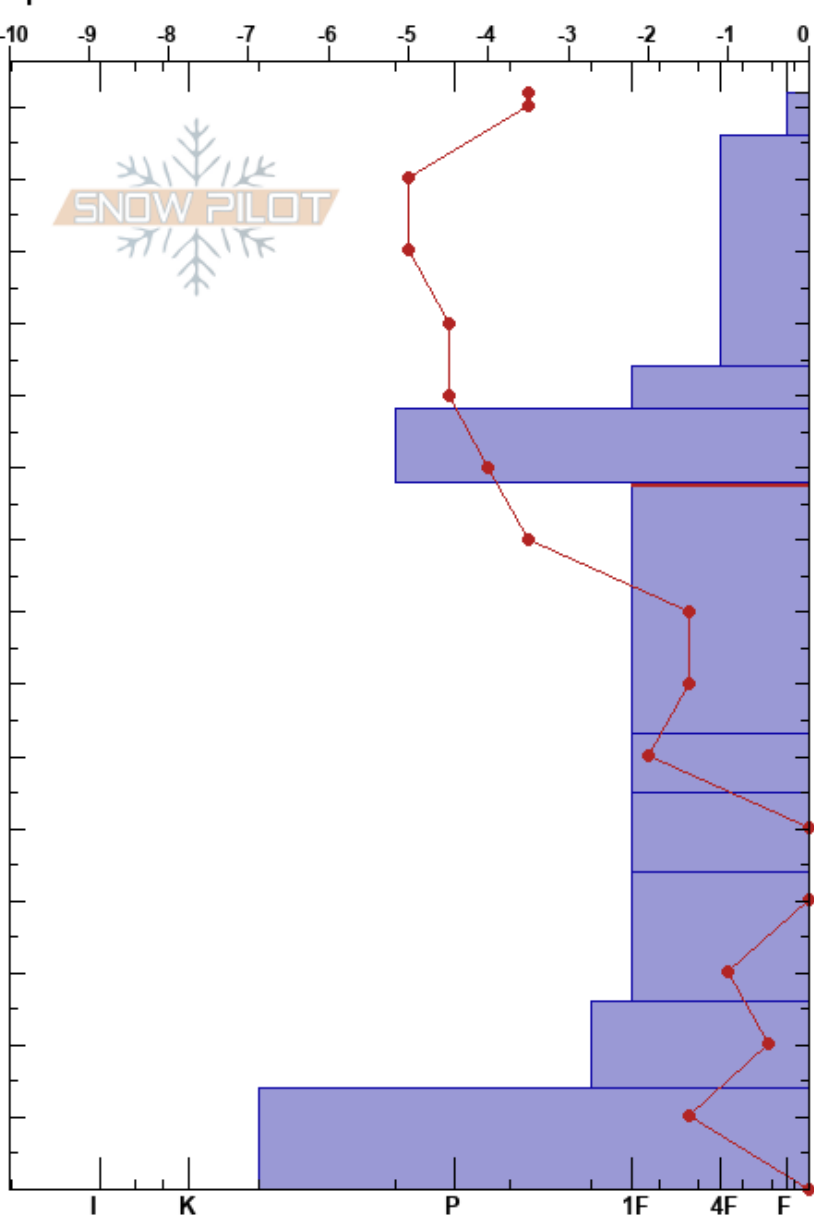

White Pine 2
 Wasatch Range
 UT
 Elevation: 7650 ft
 Aspect: NW
 Specifics:

Patrick Naple
 03/18/2022 - 2:00pm
 Co-ord: 40.57274N, -111.68757W
 Slope Angle: 16°
 Wind Loading:

Stability:
 Air Temperature: 3°C
 Sky Cover: FEW
 Precipitation: NO
 Wind: Calm

HS: 152
 PF: 30
 PS: 5
 Layer Notes:
 114-108cm: Crust at 114
 98-63cm: Problematic layer
 55-44cm: Crust at 55
 14-0cm: Depth hoar near ground sfc

Form	Crystal Size	Moisture	ρ kg/m ³	Stability tests & Layer comments
△	2			
/	2-4			
/	0.5-1			
•	0.5-1			114-108cm: Crust at 114
•	0.5-1			
□	1-3			ECTP22 @91cm CT18 @91cm PST46/100 (End) @91cm
⊖	2-3			
⊖	1-2			55-44cm: Crust at 55
⊖	1-2			
⊖	1-2			
□ (∧)	3-4 (4)			14-0cm: Depth hoar near ground sfc