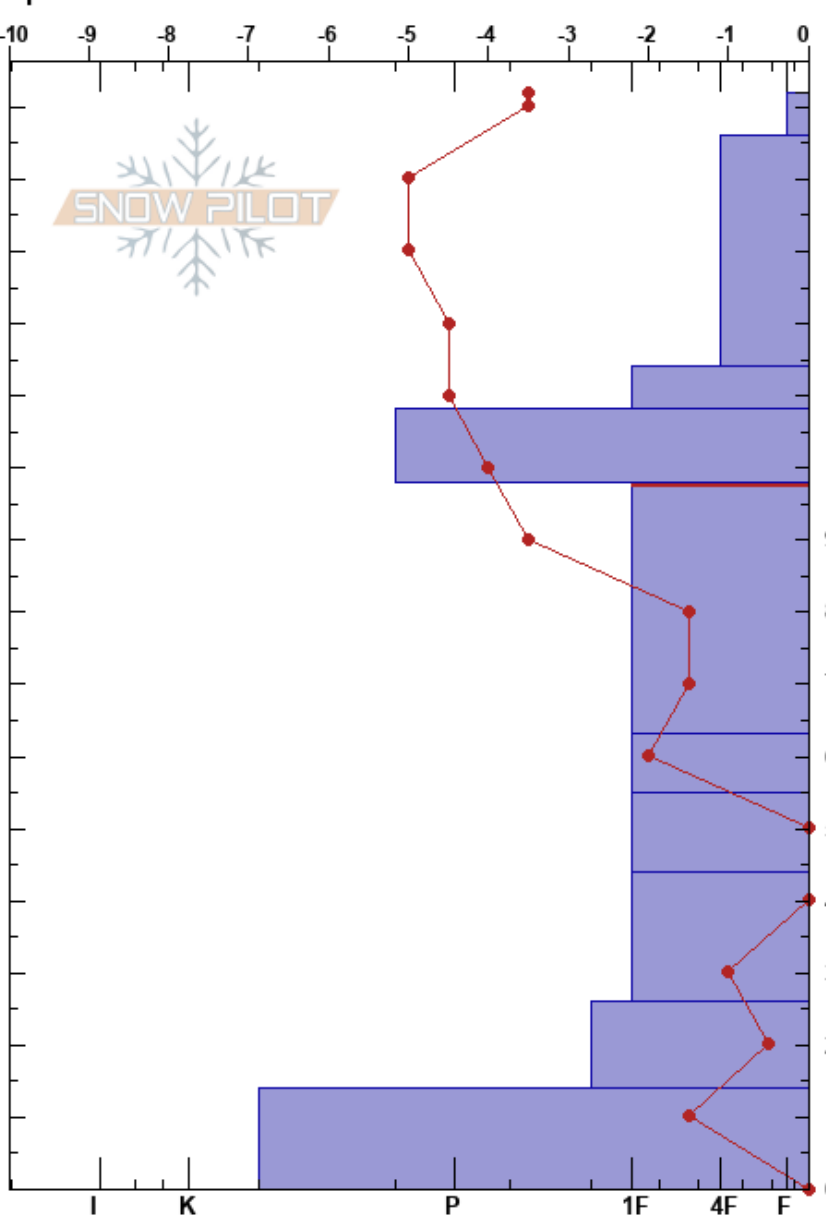

White Pine 2
 Wasatch Range
 UT
 Elevation: 7650 ft
 Aspect: NW
 Specifics:

Patrick Naple
 03/18/2022 - 2:00pm
 Co-ord: 40.57274N, -111.68757W
 Slope Angle: 16°
 Wind Loading:

Stability:
 Air Temperature: 3°C
 Sky Cover: FEW
 Precipitation: NO
 Wind: Calm

HS: 152
 PF: 30
 PS: 5
 Layer Notes:
 114-108cm: Crust at 114
 98-63cm: Problematic layer
 55-44cm: Crust at 55
 14-0cm: Depth hoar near ground sfc

Form	Crystal Size	Moisture	ρ kg/m³	Stability tests & Layer comments
X	2			
/	2-4			
/	0.5-1			
•	0.5-1			114-108cm: Crust at 114
•	0.5-1			
□	1-3			ECTP22 @91cm CT18 @91cm PST46/100 (End) @91cm
⊖	2-3			
⊖	1-2			55-44cm: Crust at 55
⊖	1-2			
⊖	1-2			
□ (∧)	3-4 (4)			14-0cm: Depth hoar near ground sfc