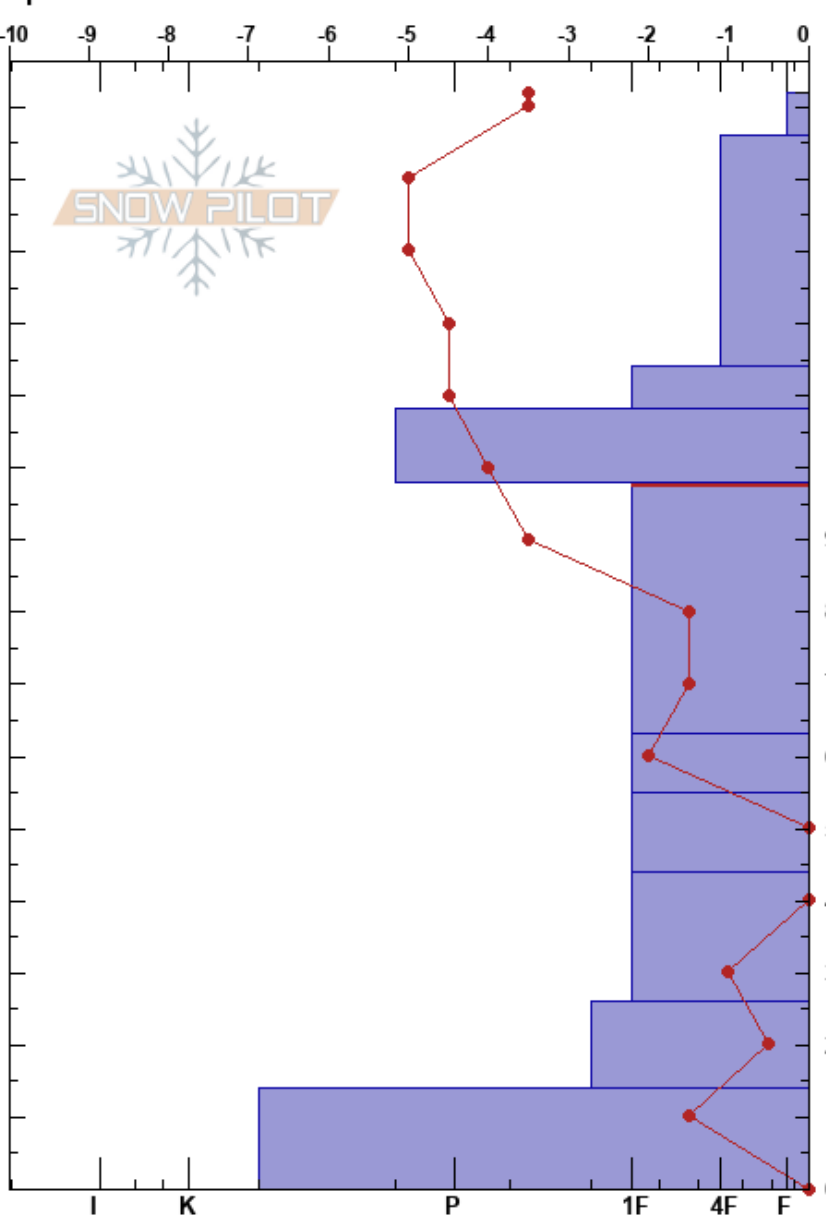

White Pine 2
 Wasatch Range
 UT
 Elevation: 7650 ft
 Aspect: NW
 Specifics:

Patrick Naple
 03/18/2022 - 2:00pm
 Co-ord: 40.57274N, -111.68757W
 Slope Angle: 16°
 Wind Loading:

Stability:
 Air Temperature: 3°C
 Sky Cover: FEW
 Precipitation: NO
 Wind: Calm

HS: 152
 PF: 30
 PS: 5
 Layer Notes:
 114-108cm: Crust at 114
 98-63cm: Problematic layer
 55-44cm: Crust at 55
 14-0cm: Depth hoar near ground sfc

Form	Crystal Size	Moisture	ρ kg/m ³	Stability tests & Layer comments
△	2			
/	2-4			
/	0.5-1			
•	0.5-1			114-108cm: Crust at 114
•	0.5-1			
□	1-3			ECTP22 @91cm CT18 @91cm PST46/100 (End) @91cm
⊖	2-3			
⊖	1-2			55-44cm: Crust at 55
⊖	1-2			
⊖	1-2			
□ (∧)	3-4 (4)			14-0cm: Depth hoar near ground sfc