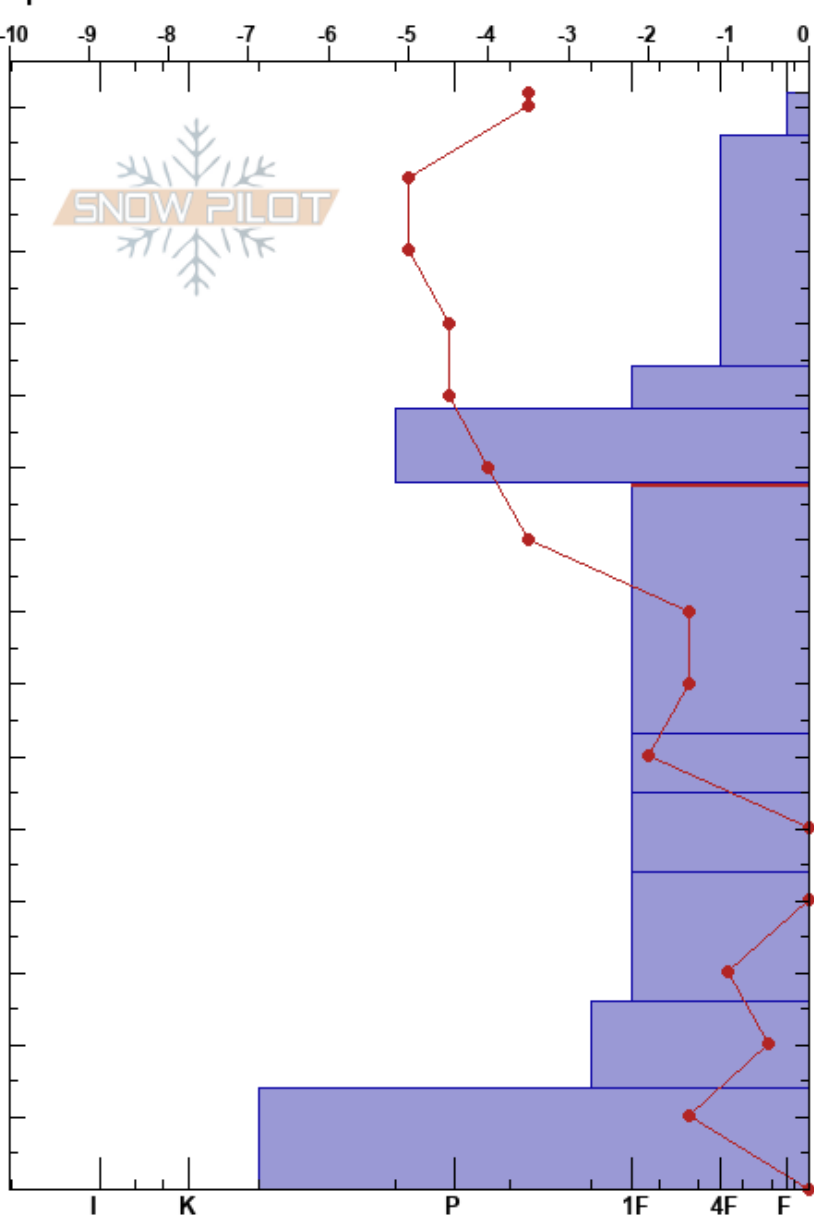

White Pine 2
 Wasatch Range
 UT
 Elevation: 7650 ft
 Aspect: NW
 Specifics:

Patrick Naple
 03/18/2022 - 2:00pm
 Co-ord: 40.57274N, -111.68757W
 Slope Angle: 16°
 Wind Loading:

Stability:
 Air Temperature: 3°C
 Sky Cover: FEW
 Precipitation: NO
 Wind: Calm

HS: 152
 PF: 30
 PS: 5
 Layer Notes:
 114-108cm: Crust at 114
 98-63cm: Problematic layer
 55-44cm: Crust at 55
 14-0cm: Depth hoar near ground sfc

Form	Crystal Size	Moisture	ρ kg/m³	Stability tests & Layer comments
X	2			
/	2-4			
/	0.5-1			
•	0.5-1			114-108cm: Crust at 114
•	0.5-1			
□	1-3			ECTP22 @91cm CT18 @91cm PST46/100 (End) @91cm
⊖	2-3			
⊖	1-2			55-44cm: Crust at 55
⊖	1-2			
⊖	1-2			
□ (∧)	3-4 (4)			14-0cm: Depth hoar near ground sfc