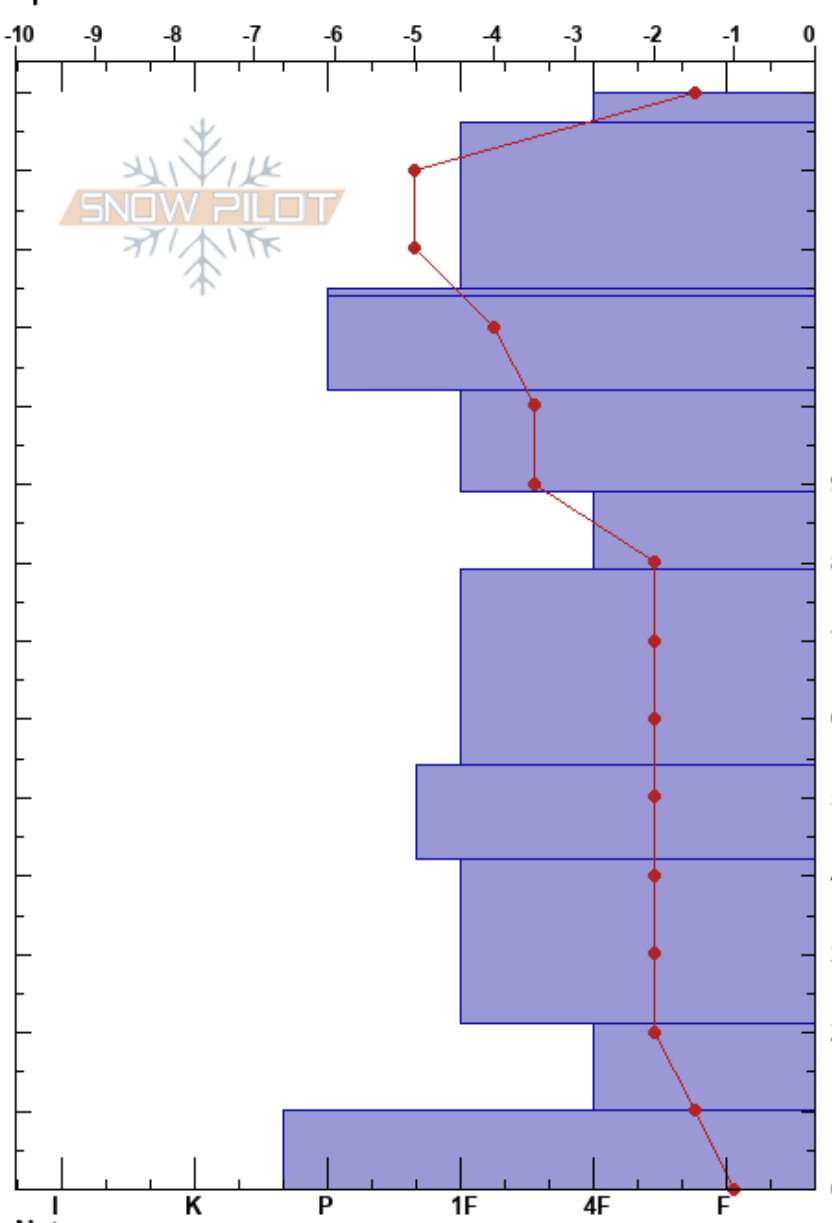

White Pines 2  
 Wasatch Range  
 UT  
 Elevation: 7661 ft  
 Aspect: N  
 Specifics:

Cameron Sherr  
 03/18/2022 - 1:00am  
 Co-ord: 40.57563N, -111.68140W  
 Slope Angle: 17°  
 Wind Loading: no

Stability:  
 Air Temperature: 9.5°C  
 Sky Cover: CLR  
 Precipitation: NO  
 Wind: W Calm

HS: 140  
 PF: 33  
 PS: 5  
 Layer Notes:

Height (m)	Crystal		Moisture	$\rho$ kg/m <sup>3</sup>	Stability tests & Layer comments
	Form	Size			
140	• (X)	1-1.5 (3)			
130	•	1-1.5			
120	■				
110	•	1			
100	•	0.5-1			
90					
80	⊖	1-2			
70					
60	⊖	2			
50	•	1-2			
40					
30	•	1			
20					
10	⊖ (Λ)	2(4)			
0	■	1-2			