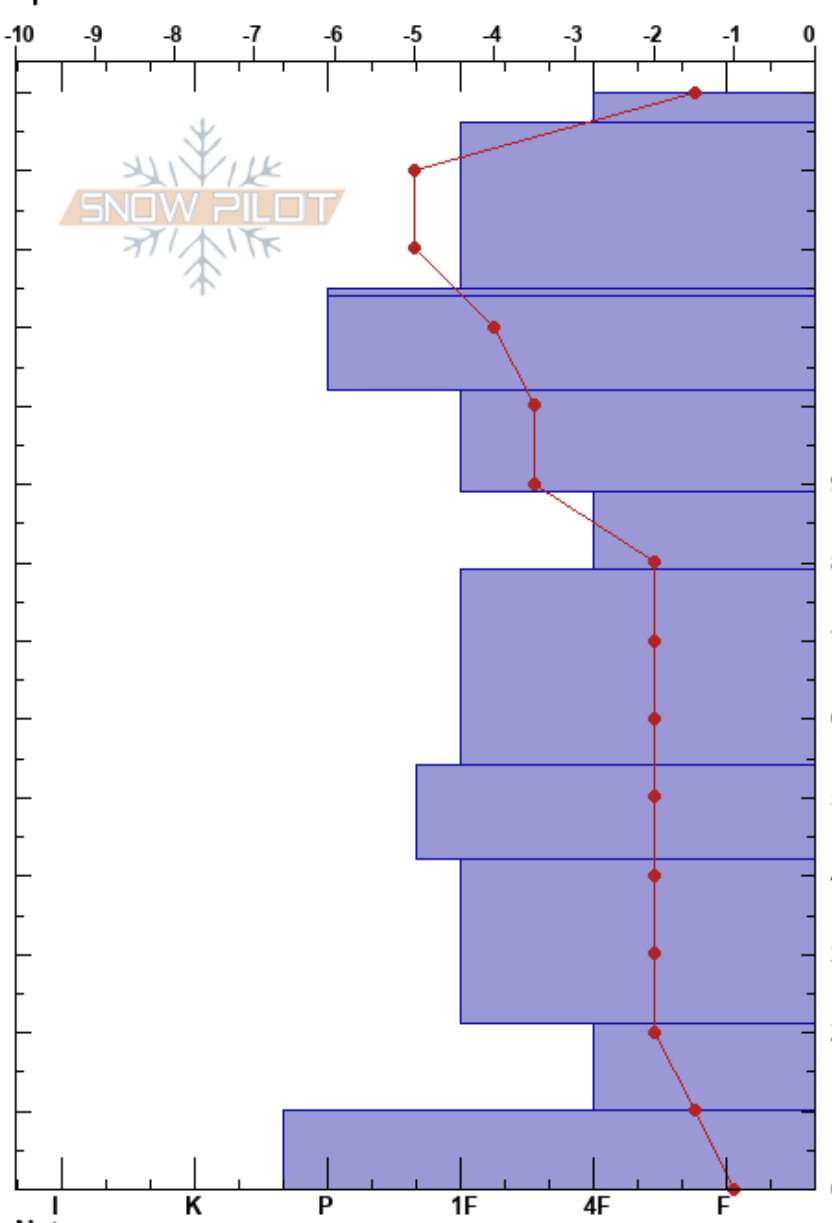

White Pines 2
 Wasatch Range
 UT
 Elevation: 7661 ft
 Aspect: N
 Specifics:

Cameron Sherr
 03/18/2022 - 1:00am
 Co-ord: 40.57563N, -111.68140W
 Slope Angle: 17°
 Wind Loading: no

Stability:
 Air Temperature: 9.5°C
 Sky Cover: CLR
 Precipitation: NO
 Wind: W Calm

HS: 140
 PF: 33
 PS: 5
 Layer Notes:

Elevation (ft)	Crystal		Moisture	ρ kg/m ³	Stability tests & Layer comments
	Form	Size			
140	• (X)	1-1.5 (3)			
130	•	1-1.5			
120	■				
110	•	1			
100	•	0.5-1			
90					
80	⊖	1-2			
70					
60	⊖	2			
50	•	1-2			
40					
30	•	1			
20					
10	⊖ (Λ)	2(4)			
0	■	1-2			