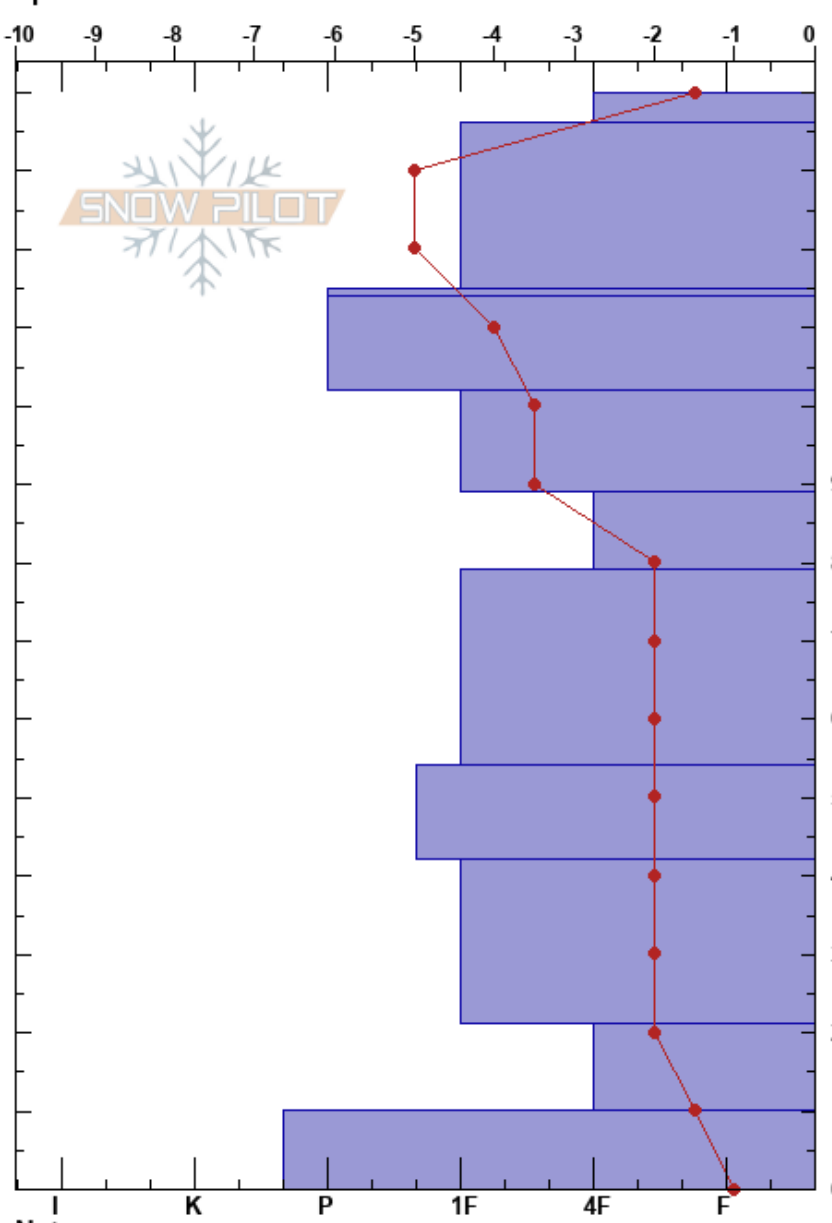

White Pines 2
 Wasatch Range
 UT
 Elevation: 7661 ft
 Aspect: N
 Specifics:

Cameron Sherr
 03/18/2022 - 1:00am
 Co-ord: 40.57563N, -111.68140W
 Slope Angle: 17°
 Wind Loading: no

Stability:
 Air Temperature: 9.5°C
 Sky Cover: CLR
 Precipitation: NO
 Wind: W Calm

HS: 140
 PF: 33
 PS: 5
 Layer Notes:

Height (m)	Crystal		Moisture	ρ kg/m ³	Stability tests & Layer comments
	Form	Size			
140	• (X)	1-1.5 (3)			
130	•	1-1.5			
120	■				
110	•	1			
100	•	0.5-1			
90					
80	⊖	1-2			
70					
60	⊖	2			
50	•	1-2			
40					
30	•	1			
20					
10	⊖ (Λ)	2(4)			
0	■	1-2			