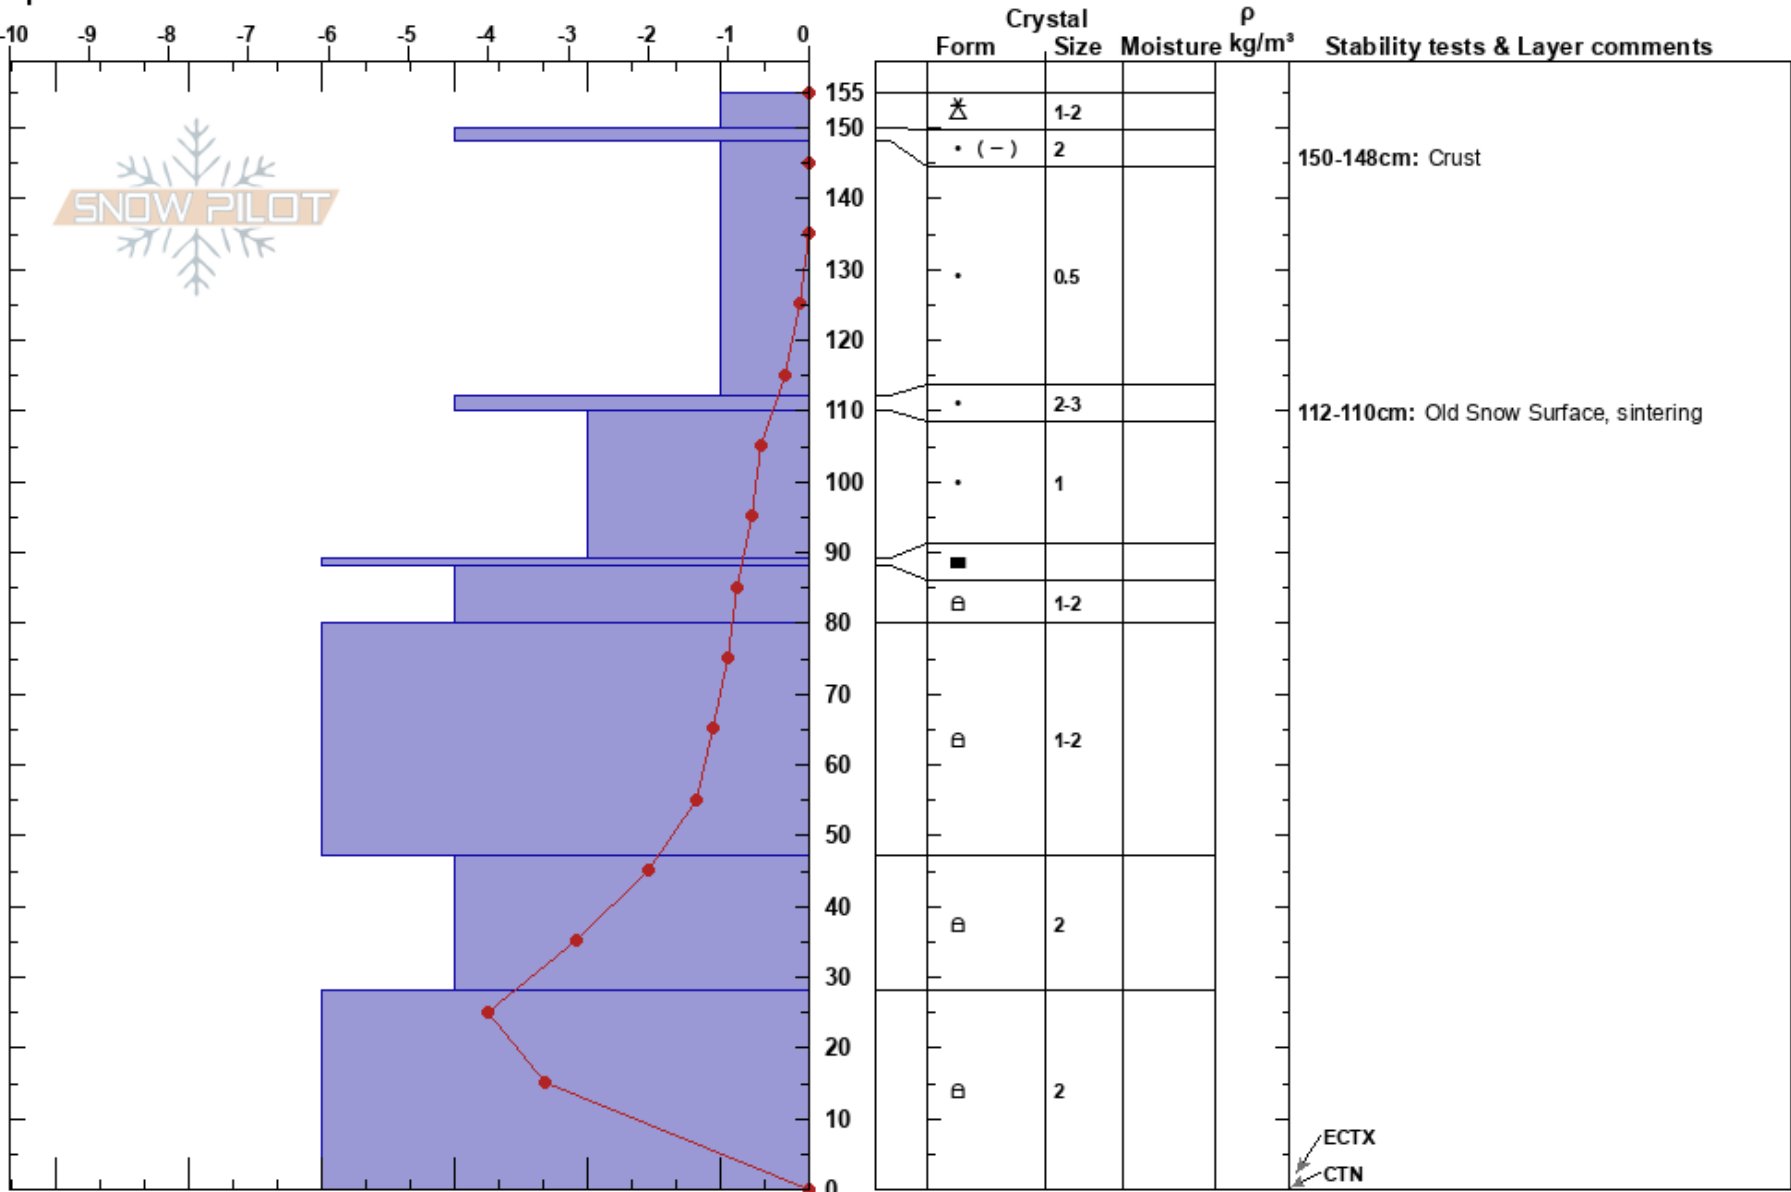

Field Day-White Pine  
 Wasatch Range  
 UT  
 Elevation: 7627 m  
 Aspect: N  
 Specifics:

CLAUDIA WIESE  
 03/18/2022 - 2:00pm  
 Co-ord: 40.57433N, -111.68162W  
 Slope Angle: 23°  
 Wind Loading:

Stability:  
 Air Temperature: 3.1°C  
 Sky Cover: BKN  
 Precipitation: NO  
 Wind: N Light Breeze

HS: 155  
 PF: 10  
 PS: 3  
 Layer Notes:  
 150-148cm: Crust  
 112-110cm: Old Snow Surface, sintering  
 112-110cm: Problematic layer

Notes: