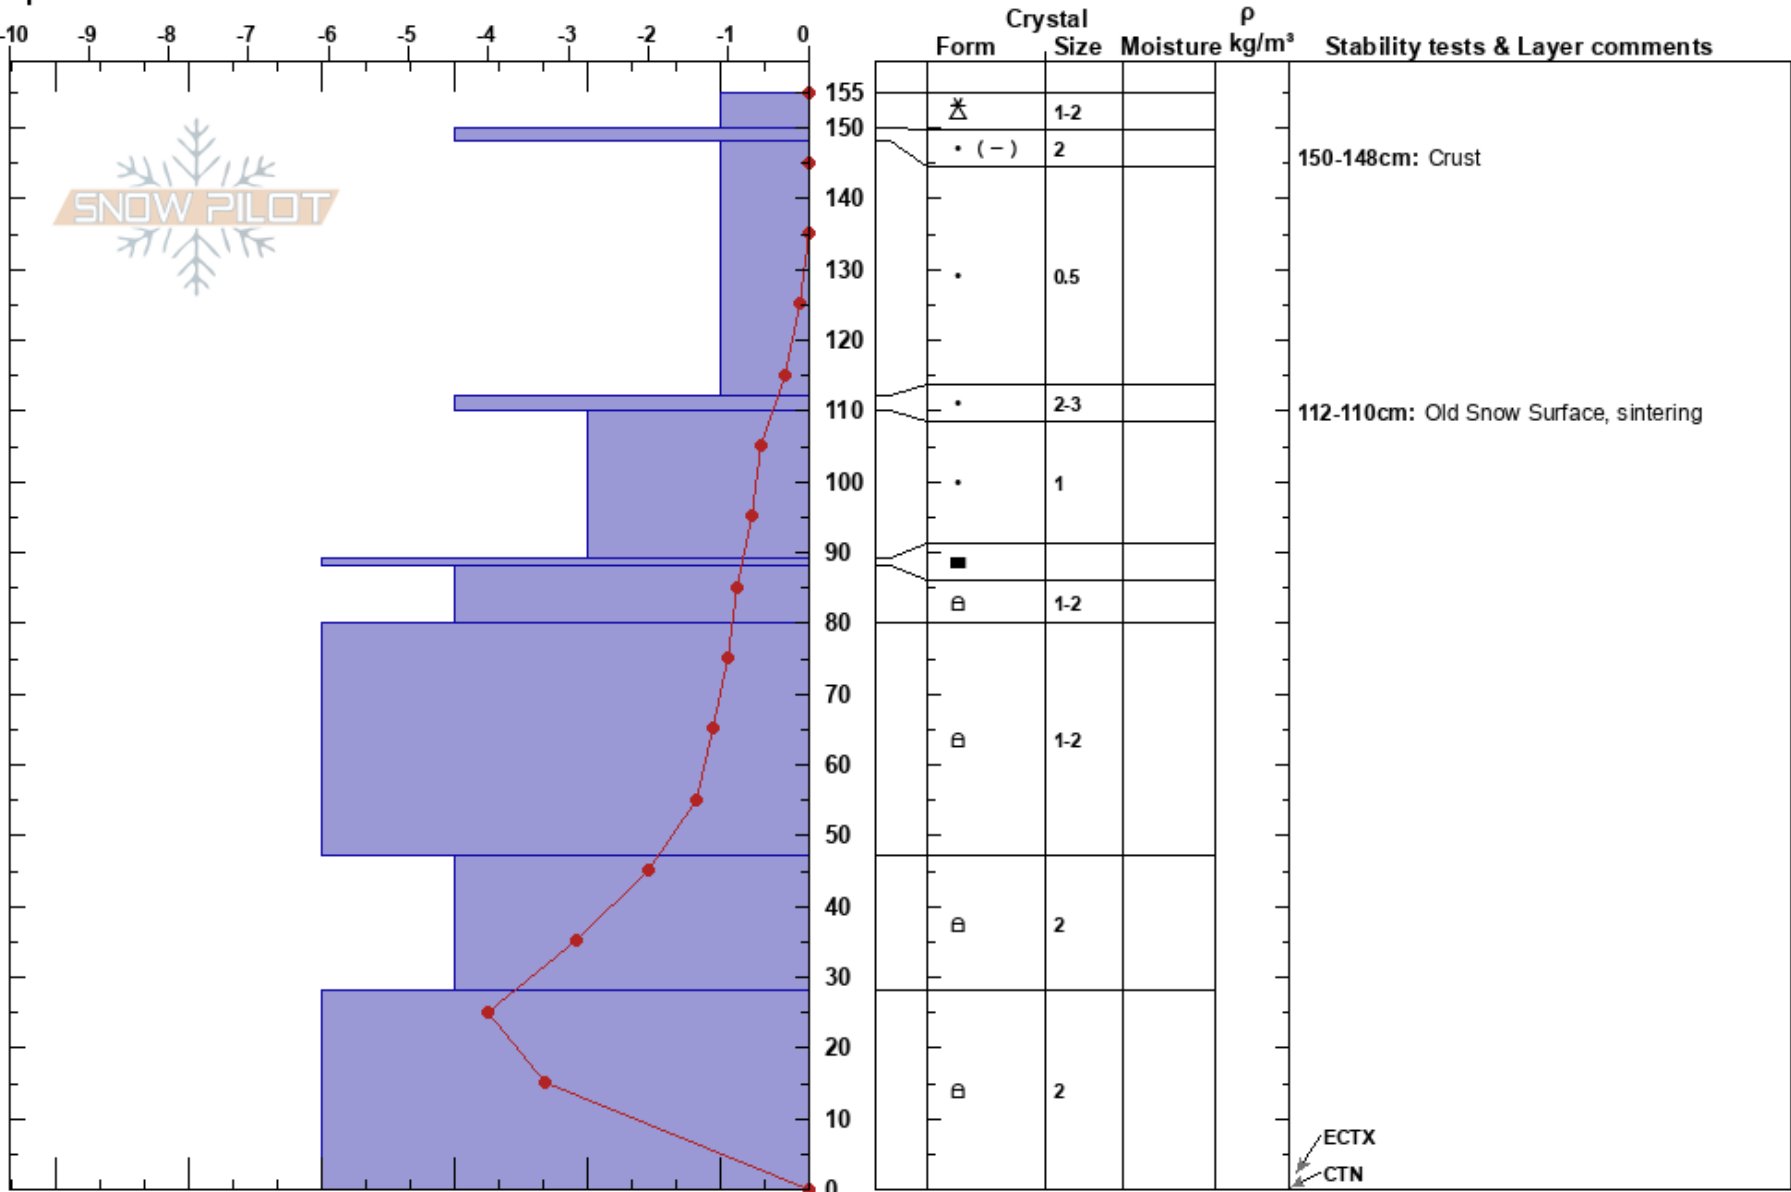

Field Day-White Pine
 Wasatch Range
 UT
 Elevation: 7627 m
 Aspect: N
 Specifics:

CLAUDIA WIESE
 03/18/2022 - 2:00pm
 Co-ord: 40.57433N, -111.68162W
 Slope Angle: 23°
 Wind Loading:

Stability:
 Air Temperature: 3.1°C
 Sky Cover: BKN
 Precipitation: NO
 Wind: N Light Breeze

HS: 155
 PF: 10
 PS: 3
 Layer Notes:
 150-148cm: Crust
 112-110cm: Old Snow Surface, sintering
 112-110cm: Problematic layer

Notes: