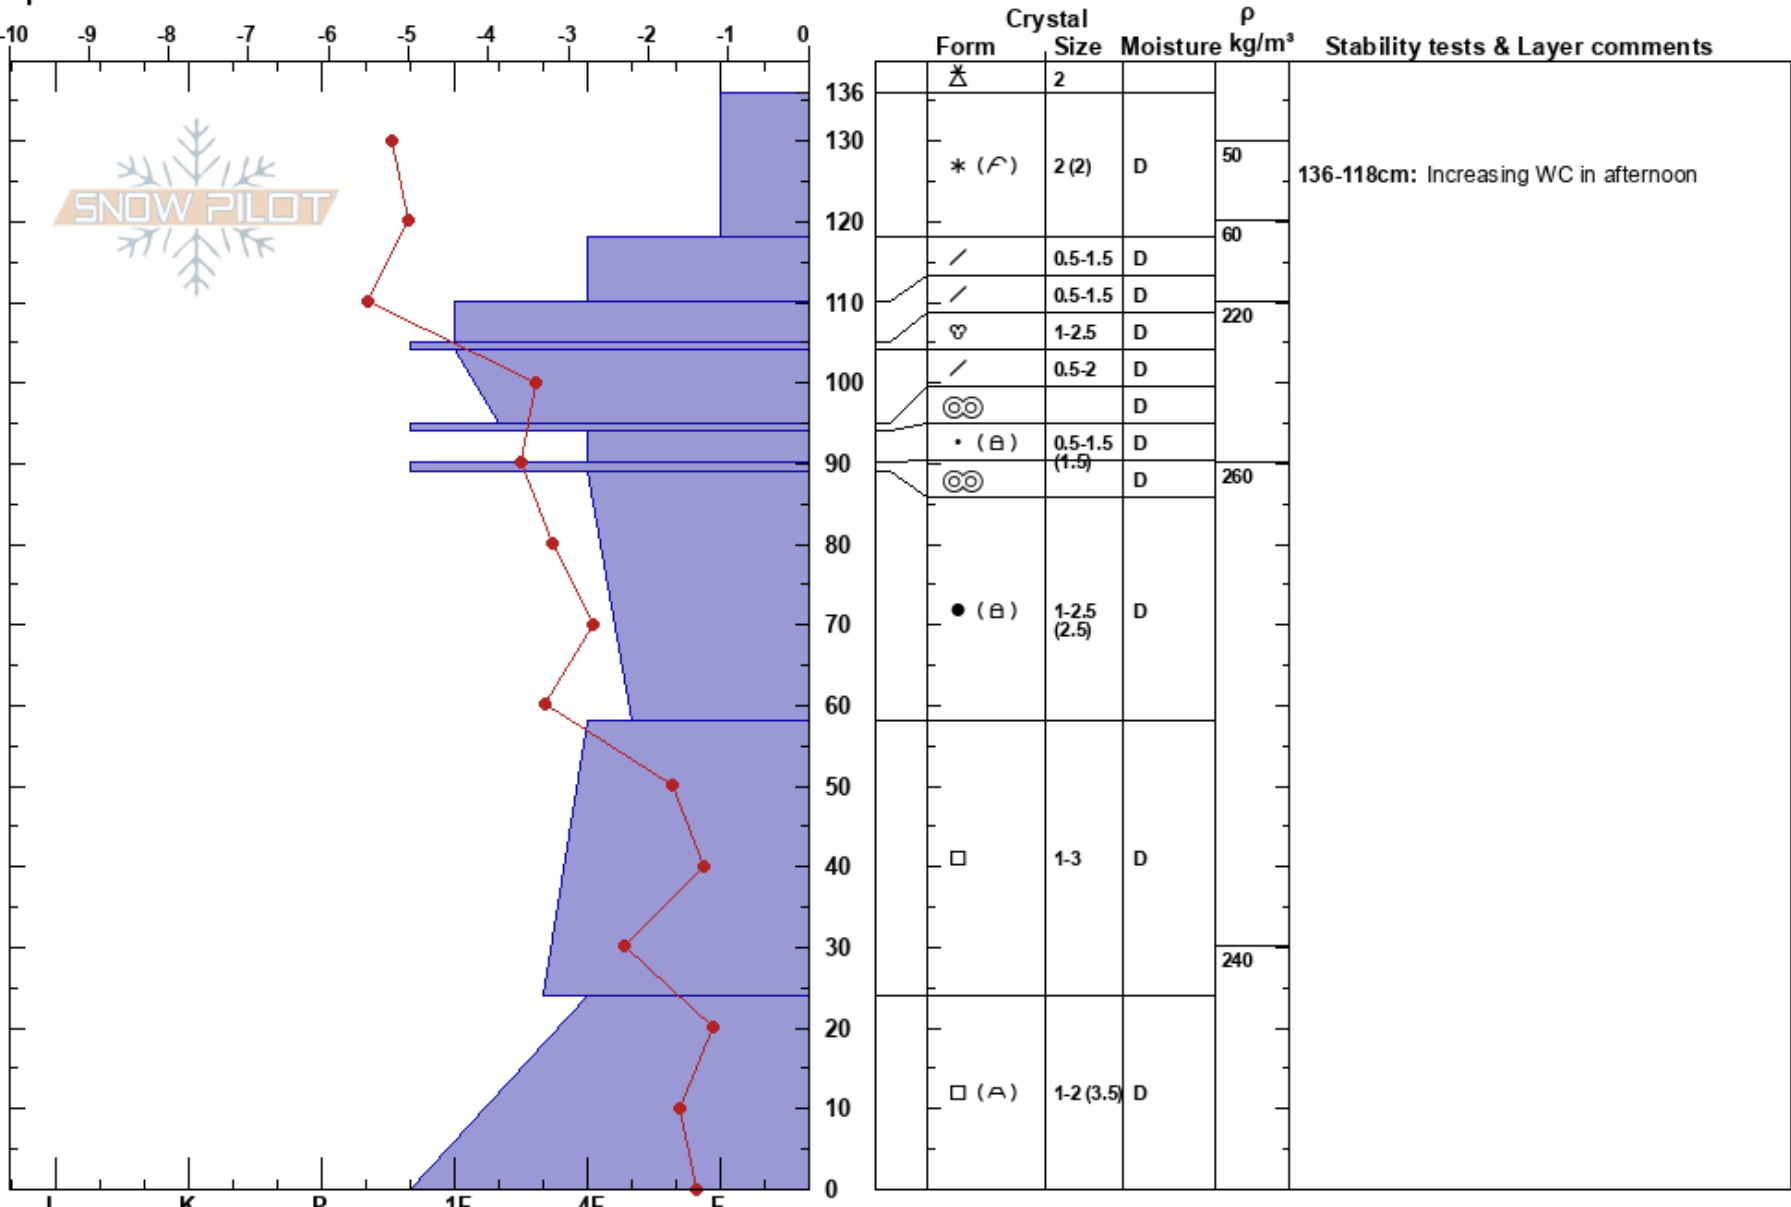

20220322_Snowpit
 Madison Range-N
 MT
 Elevation: 8385 ft
 Aspect:
 Specifics:

James Lesser
 03/22/2022 - 11:00am
 Co-ord: 45.31808N, -111.39234W
 Slope Angle: 0°
 Wind Loading: no

Stability: Good
 Air Temperature: -5°C
 Sky Cover: SCT
 Precipitation: NO
 Wind: NE Calm
 HS: 136
 PF: 19
 PS: 48
 136-118cm: Increasing WC in afternoon

Notes: Located on the West flank of Beehive basin, atop a shallow slope. The site does not receive sunlight until the afternoon, the surrounding trees provide decent protection from sun and wind.