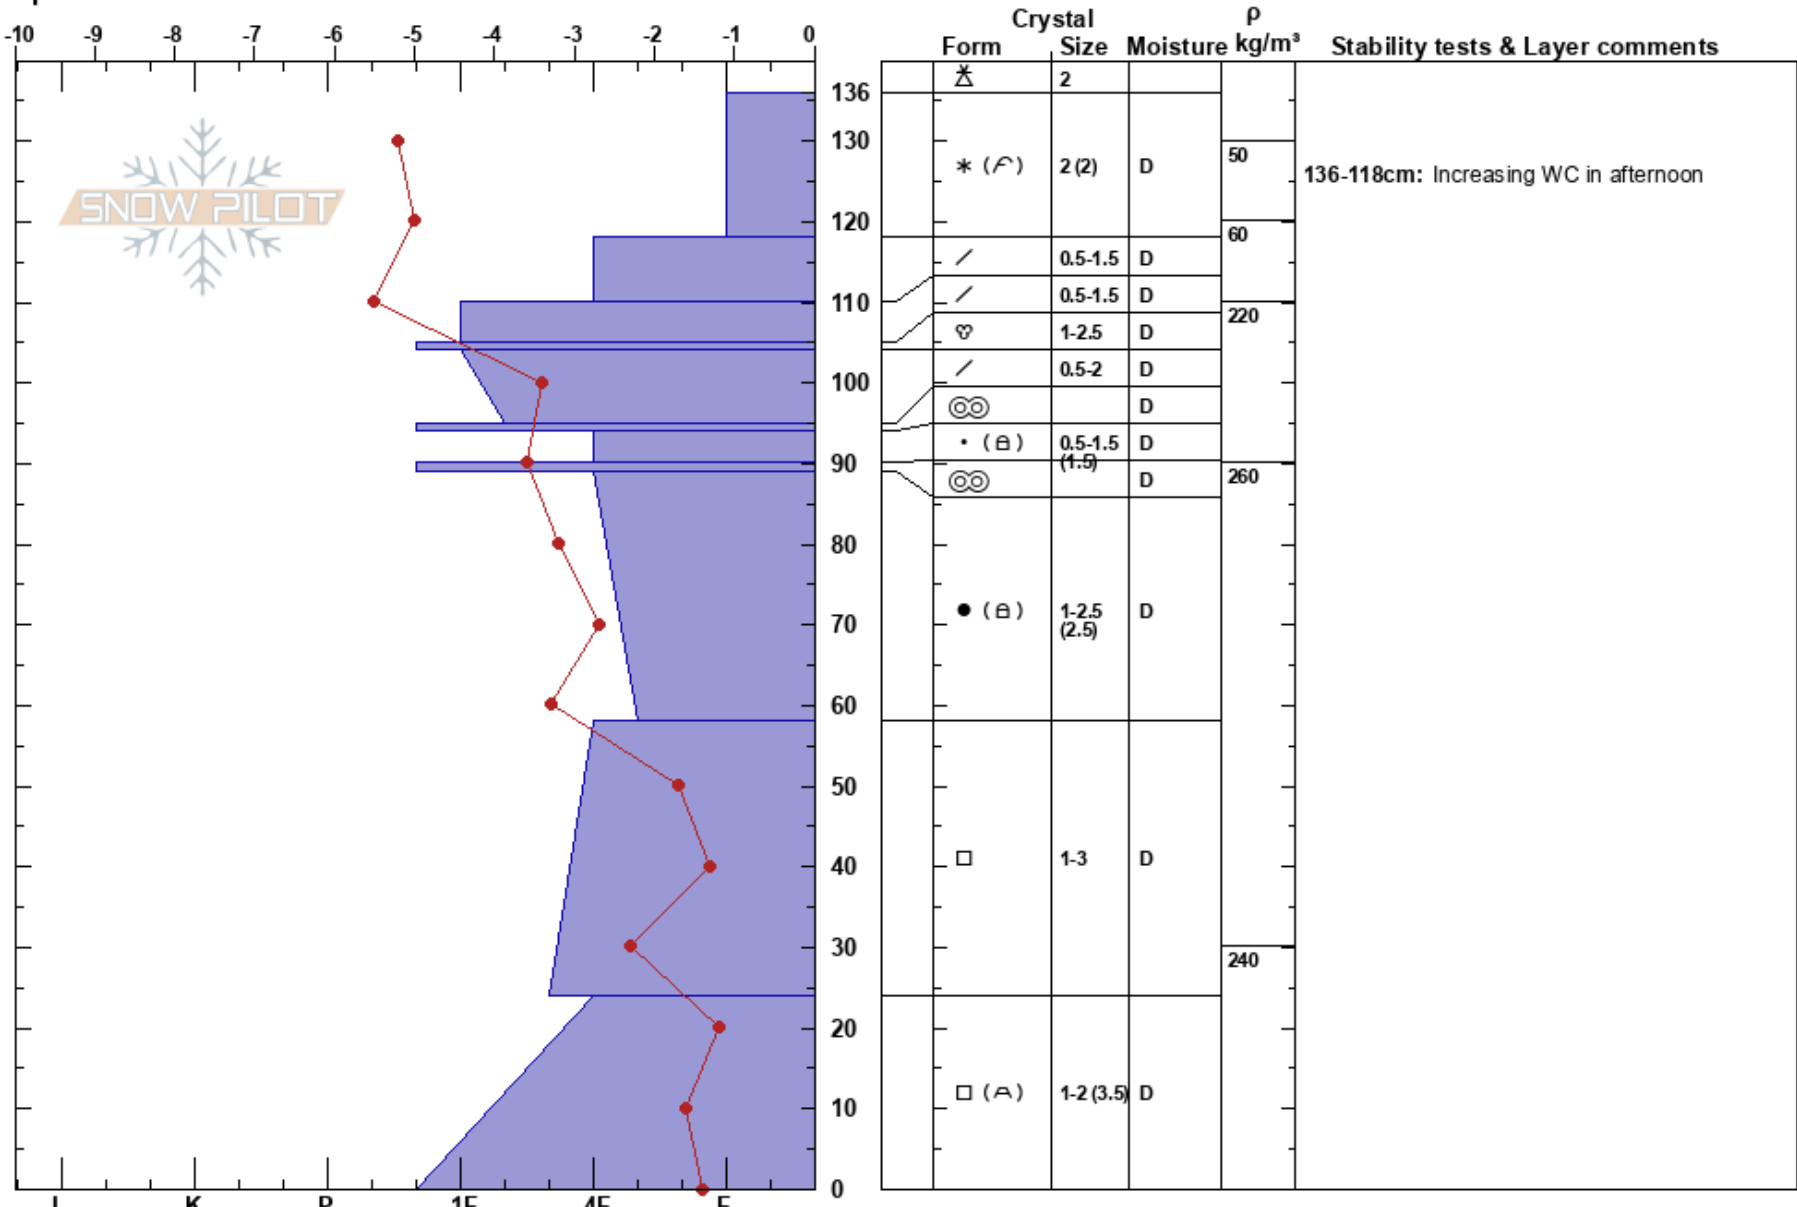

20220322_Snowpit
 Madison Range-N
 MT
 Elevation: 8385 ft
 Aspect:
 Specifics:

James Lesser
 03/22/2022 - 11:00am
 Co-ord: 45.31808N, -111.39234W
 Slope Angle: 0°
 Wind Loading: no

Stability: Good HS: 136
 Air Temperature: -5°C PF: 19 136-118cm: Increasing WC in afternoon
 Sky Cover: SCT PS: 48
 Precipitation: NO
 Wind: NE Calm

Notes: Located on the West flank of Beehive basin, atop a shallow slope. The site does not receive sunlight until the afternoon, the surrounding trees provide decent protection from sun and wind.