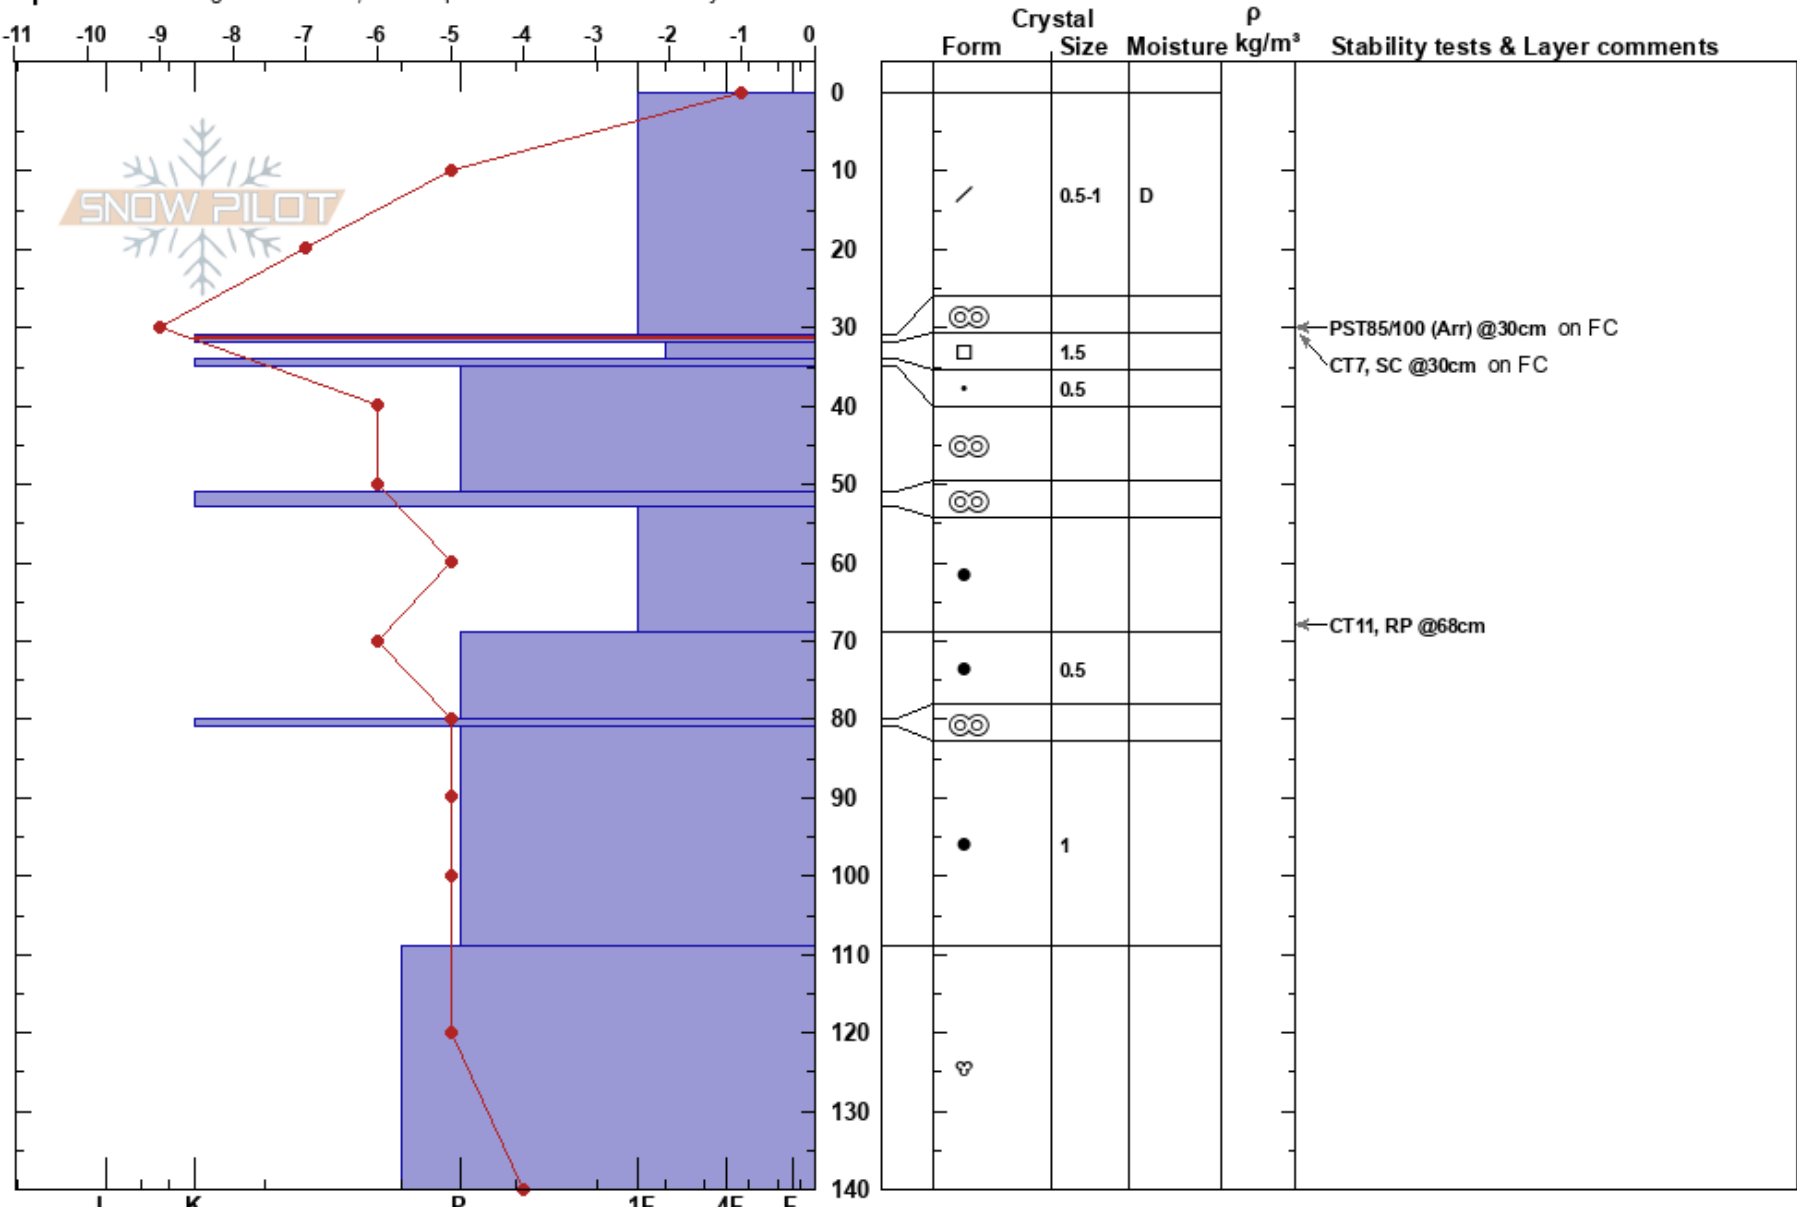

Black and Tan Low - WB
 Coast Mountains
 BC
 Elevation: 2230 m
 Aspect: SW
 Specifics: Pit dug in a Ski Area; Pit is representative of backcountry

Aeron Westeinde
 09/12/2019 - 14:00
 Co-ord: 50.08726N, -122.87877W
 Slope Angle: 35°
 Wind Loading: no

Stability: HS: 140
 Air Temperature: -1°C PF: 25 31-32cm: Problematic layer
 Sky Cover: SCT
 Precipitation: NO
 Wind: Calm

Notes: Open shallow ALP slope on S/SW aspect in avalanche terrain above ski area