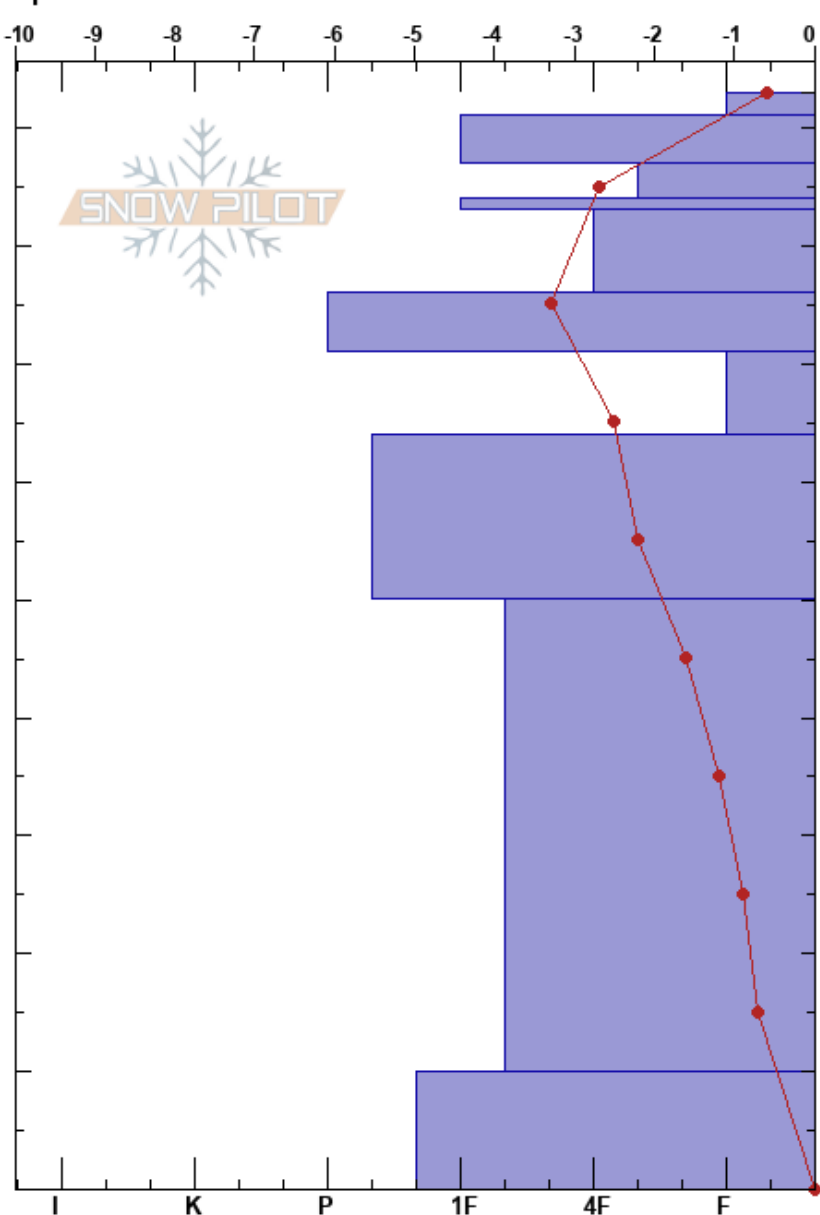

Hebgen Lake  
 Lionhead Range  
 MT  
 Elevation: 8846 ft  
 Aspect: 150°  
 Specifics:

Hannah Marshall  
 03/22/2022 - 12:00pm  
 Co-ord: 44.83918N, -111.34193W  
 Slope Angle: 20°  
 Wind Loading:

Stability: Good  
 Air Temperature: -1.5°C  
 Sky Cover: FEW  
 Precipitation: NO  
 Wind:

HS:93  
 PF: 50  
 71-64cm: Problematic layer

Elevation (cm)	Crystal		Moisture	$\rho$ kg/m <sup>3</sup>	Stability tests & Layer comments
	Form	Size			
93					
90	+				
87	⊙⊙				← ECTN11 @87cm
80	/				
80	⊙⊙				
70	/				
70	⊙⊙				← ECTN16 @71cm
60	□	2-4			
50	⊙⊙ (□)	(2)			
30	□	2-4	M		
0	□	2-4	M		