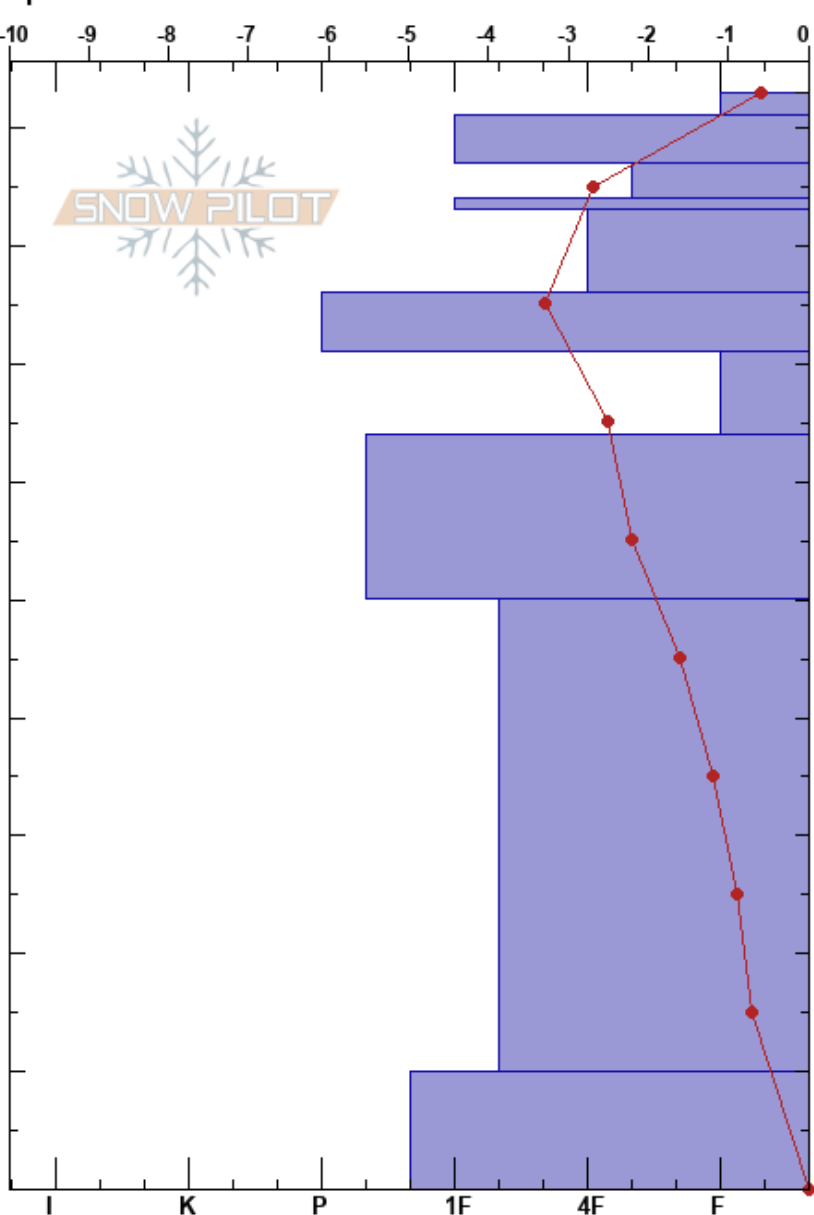

Hebgen Lake
 Lionhead Range
 MT
 Elevation: 8846 ft
 Aspect: 150°
 Specifics:

Hannah Marshall
 03/22/2022 - 12:00pm
 Co-ord: 44.83918N, -111.34193W
 Slope Angle: 20°
 Wind Loading:

Stability: Good
 Air Temperature: -1.5°C
 Sky Cover: FEW
 Precipitation: NO
 Wind:

HS:93
 PF: 50
 71-64cm: Problematic layer

Elevation (cm)	Crystal		Moisture	ρ kg/m ³	Stability tests & Layer comments
	Form	Size			
93					
90	+				
87	⊙⊙				← ECTN11 @87cm
80	/				
80	⊙⊙				
80	/				
70	⊙⊙				← ECTN16 @71cm
70	□	2-4			
60	⊙⊙ (□)	(2)			
50					
30	□	2-4	M		
10	□	2-4	M		