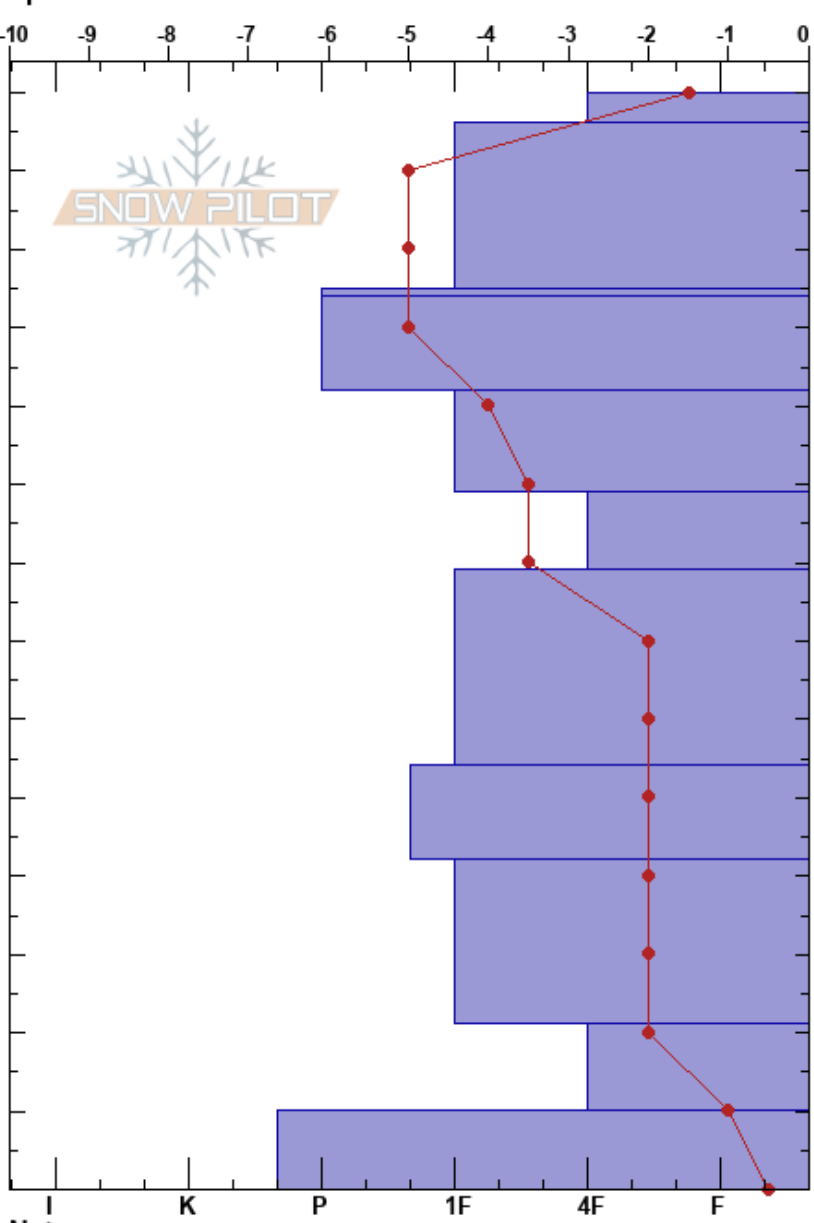

Lab 6 Snowpit
 Wasatch Range
 UT
 Elevation: 7630 ft
 Aspect: 350°
 Specifics:

Jameson Manning
 03/18/2022 - 2:00pm
 Co-ord: 40.57688N, -111.66402W
 Slope Angle: 17°
 Wind Loading:

Stability: HS: 140
 Air Temperature: 9.5°C PF: 33 140-136cm: SST avg=1.99KG
 Sky Cover: FEW PS: 5
 Precipitation: NO
 Wind: W Calm

Form	Crystal Size	Moisture	ρ kg/m ³	Stability tests & Layer comments
*				140-136cm: SST avg=1.99KG
●	1-3			
●	1			
■	1-2			
●	1			
●	0.5-1			
⊖	1-2			
⊖	2			
●	1-2			
●	1			
● (⊖)	2			
■	1-2			

ECTX
 CTN
 STN