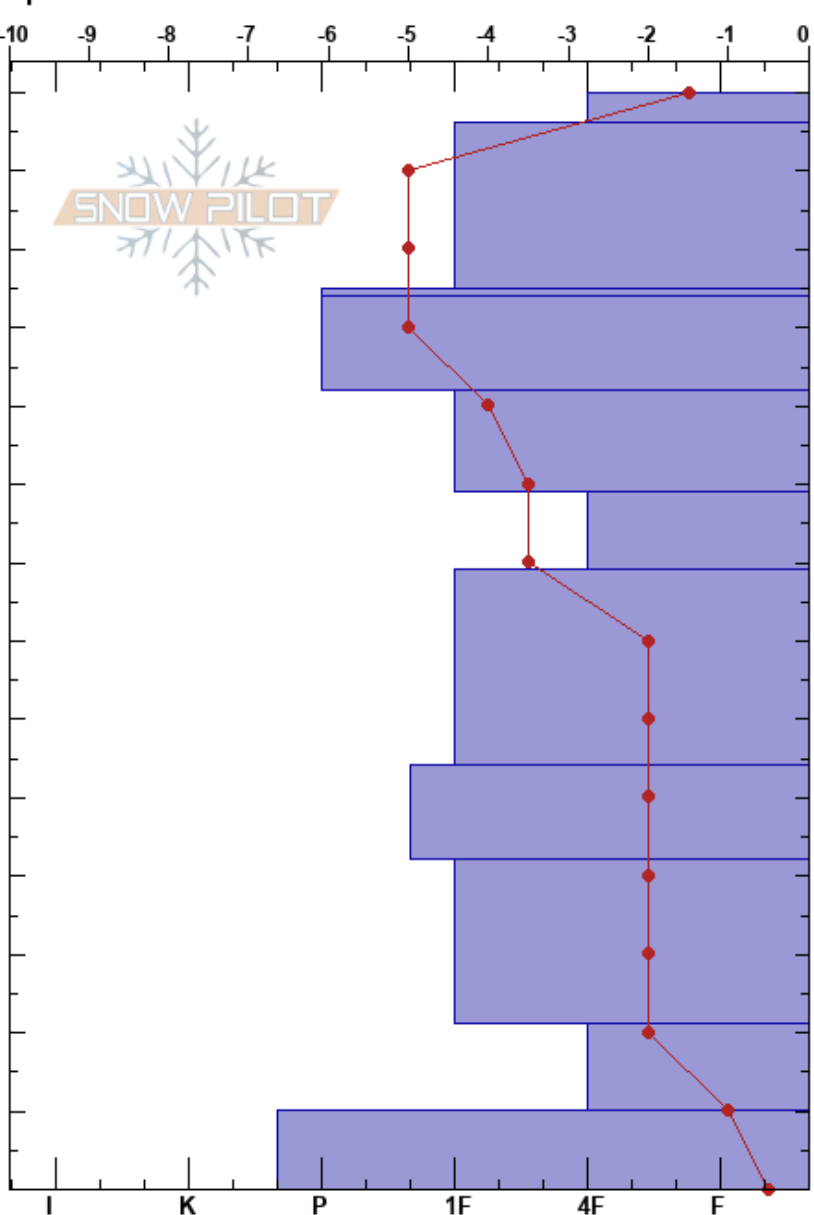

Lab 6 Snowpit
 Wasatch Range
 UT
 Elevation: 7630 ft
 Aspect: 350°
 Specifics:

Jameson Manning
 03/18/2022 - 2:00pm
 Co-ord: 40.57688N, -111.66402W
 Slope Angle: 17°
 Wind Loading:

Stability: HS: 140
 Air Temperature: 9.5°C PF: 33 140-136cm: SST avg=1.99KG
 Sky Cover: FEW PS: 5
 Precipitation: NO
 Wind: W Calm

Form	Crystal Size	Moisture	ρ kg/m ³	Stability tests & Layer comments
*				140-136cm: SST avg=1.99KG
●	1-3			
●	1			
■	1-2			
●	1			
●	0.5-1			
⊖	1-2			
⊖	2			
●	1-2			
●	1			
● (⊖)	2			
■	1-2			

ECTX
 CTN
 STN