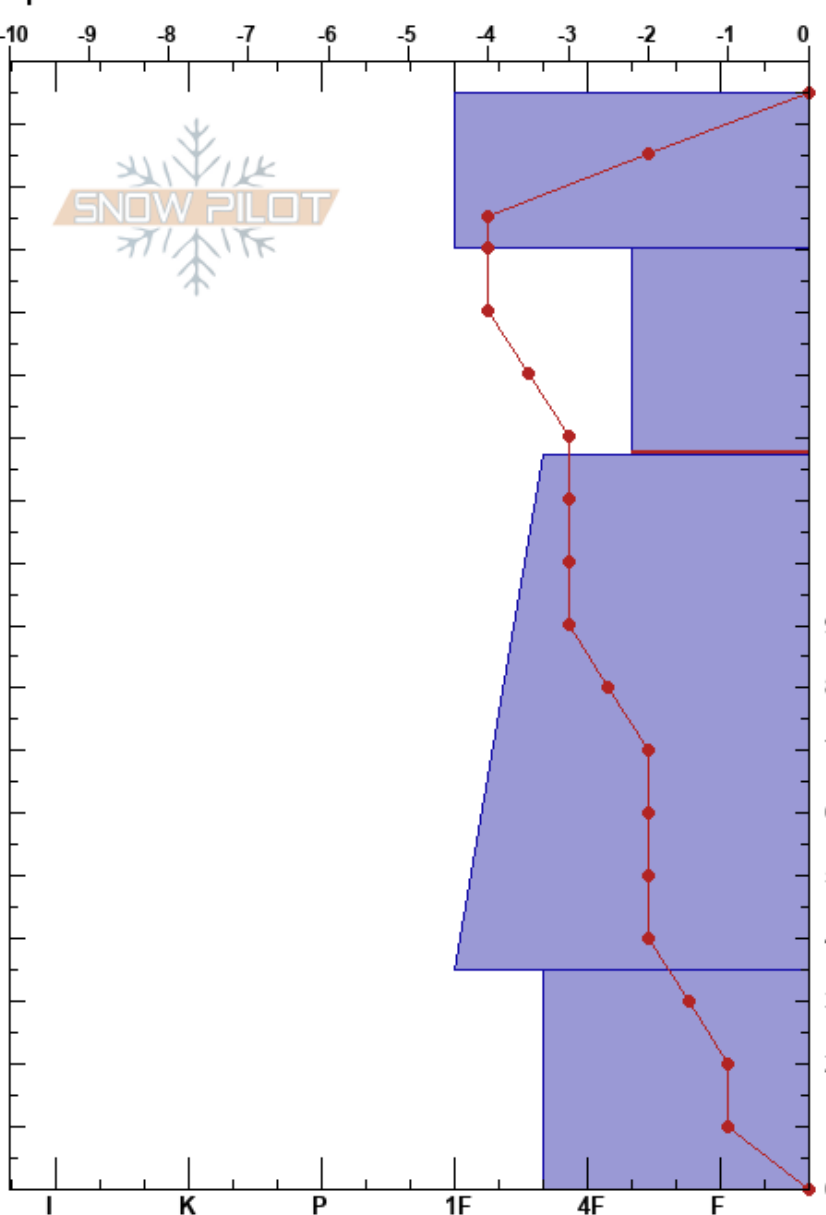

Chaos  
 Mount Rose  
 NV  
 Elevation: 8550 ft  
 Aspect: N  
 Specifics:

Michelle Gmitro  
 03/22/2022 - 12:00pm  
 Co-ord:  
 Slope Angle: 21°  
 Wind Loading:

Stability:  
 Air Temperature: 2.2°C  
 Sky Cover: CLR  
 Precipitation: NO  
 Wind: E Light Breeze

HS: 175  
 Layer Notes:  
 150-117cm: Problematic layer

Form	Crystal		$\rho$ kg/m <sup>3</sup>	Stability tests & Layer comments
	Size	Moisture		
$\varphi$	1			
● ( $\varphi$ )	0.5 (1)	D-M		
$\ominus$	2	D		
$\ominus$	1	D		
$\ominus$	2-3	D		