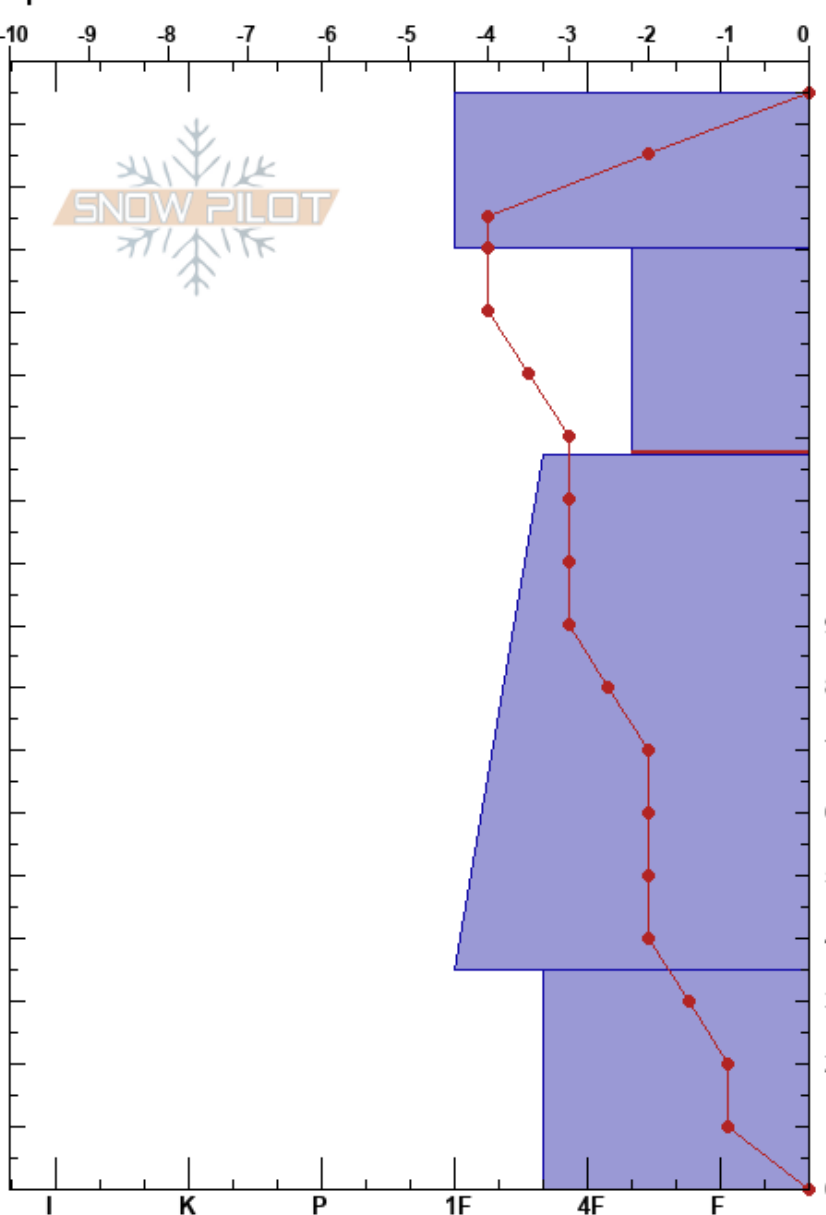

Chaos
 Mount Rose
 NV
 Elevation: 8550 ft
 Aspect: N
 Specifics:

Michelle Gmitro
 03/22/2022 - 12:00pm
 Co-ord:
 Slope Angle: 21°
 Wind Loading:

Stability:
 Air Temperature: 2.2°C
 Sky Cover: CLR
 Precipitation: NO
 Wind: E Light Breeze

HS: 175
 Layer Notes:
 150-117cm: Problematic layer

Form	Crystal		ρ kg/m ³	Stability tests & Layer comments
	Size	Moisture		
φ	1			
● (φ)	0.5 (1)	D-M		
\ominus	2	D		
\ominus	1	D		
\ominus	2-3	D		

Notes: