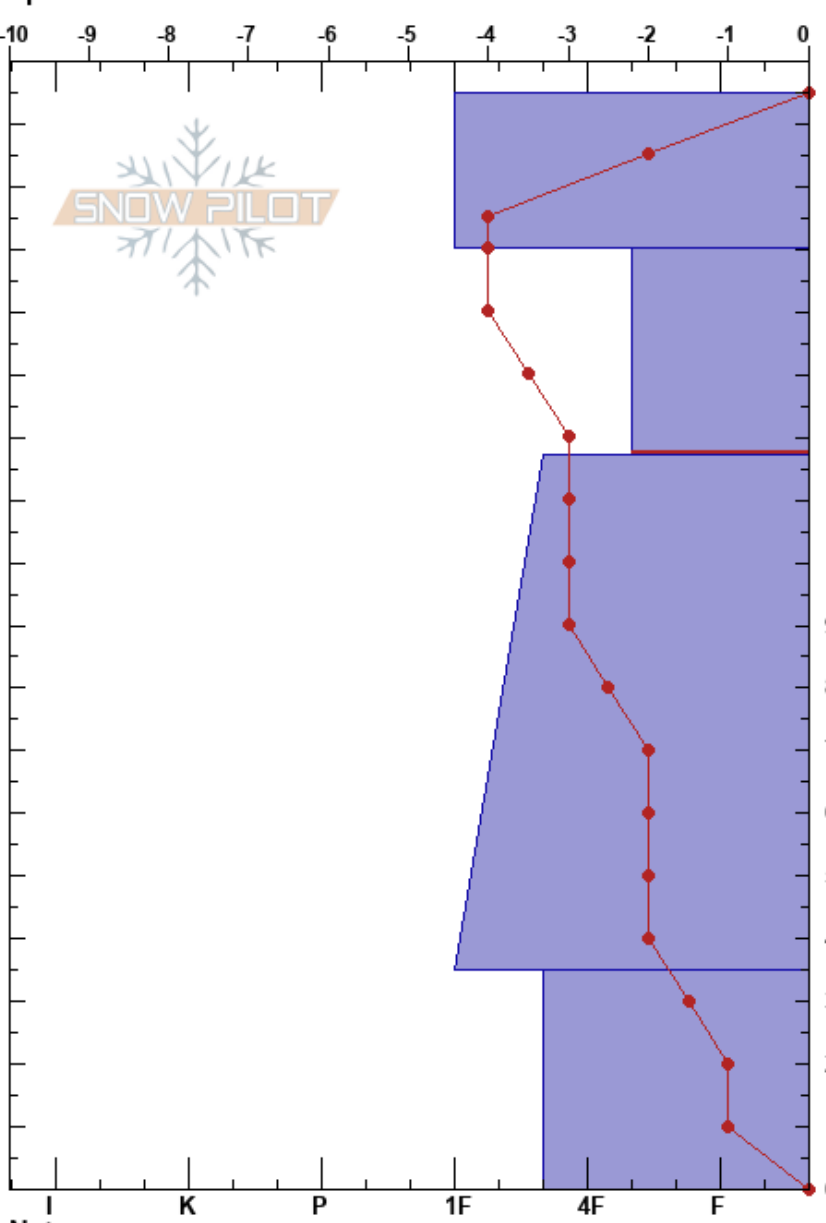

Chaos
 Mount Rose
 NV
 Elevation: 8550 ft
 Aspect: N
 Specifics:

Michelle Gmitro
 03/22/2022 - 12:00pm
 Co-ord:
 Slope Angle: 21°
 Wind Loading:

Stability:
 Air Temperature: 2.2°C
 Sky Cover: CLR
 Precipitation: NO
 Wind: E Light Breeze

HS: 175
 Layer Notes:
 150-117cm: Problematic layer

Form	Crystal		ρ kg/m ³	Stability tests & Layer comments
	Size	Moisture		
φ	1			
● (φ)	0.5 (1)	D-M		
\ominus	2	D		
\ominus	1	D		
\ominus	2-3	D		

Notes: