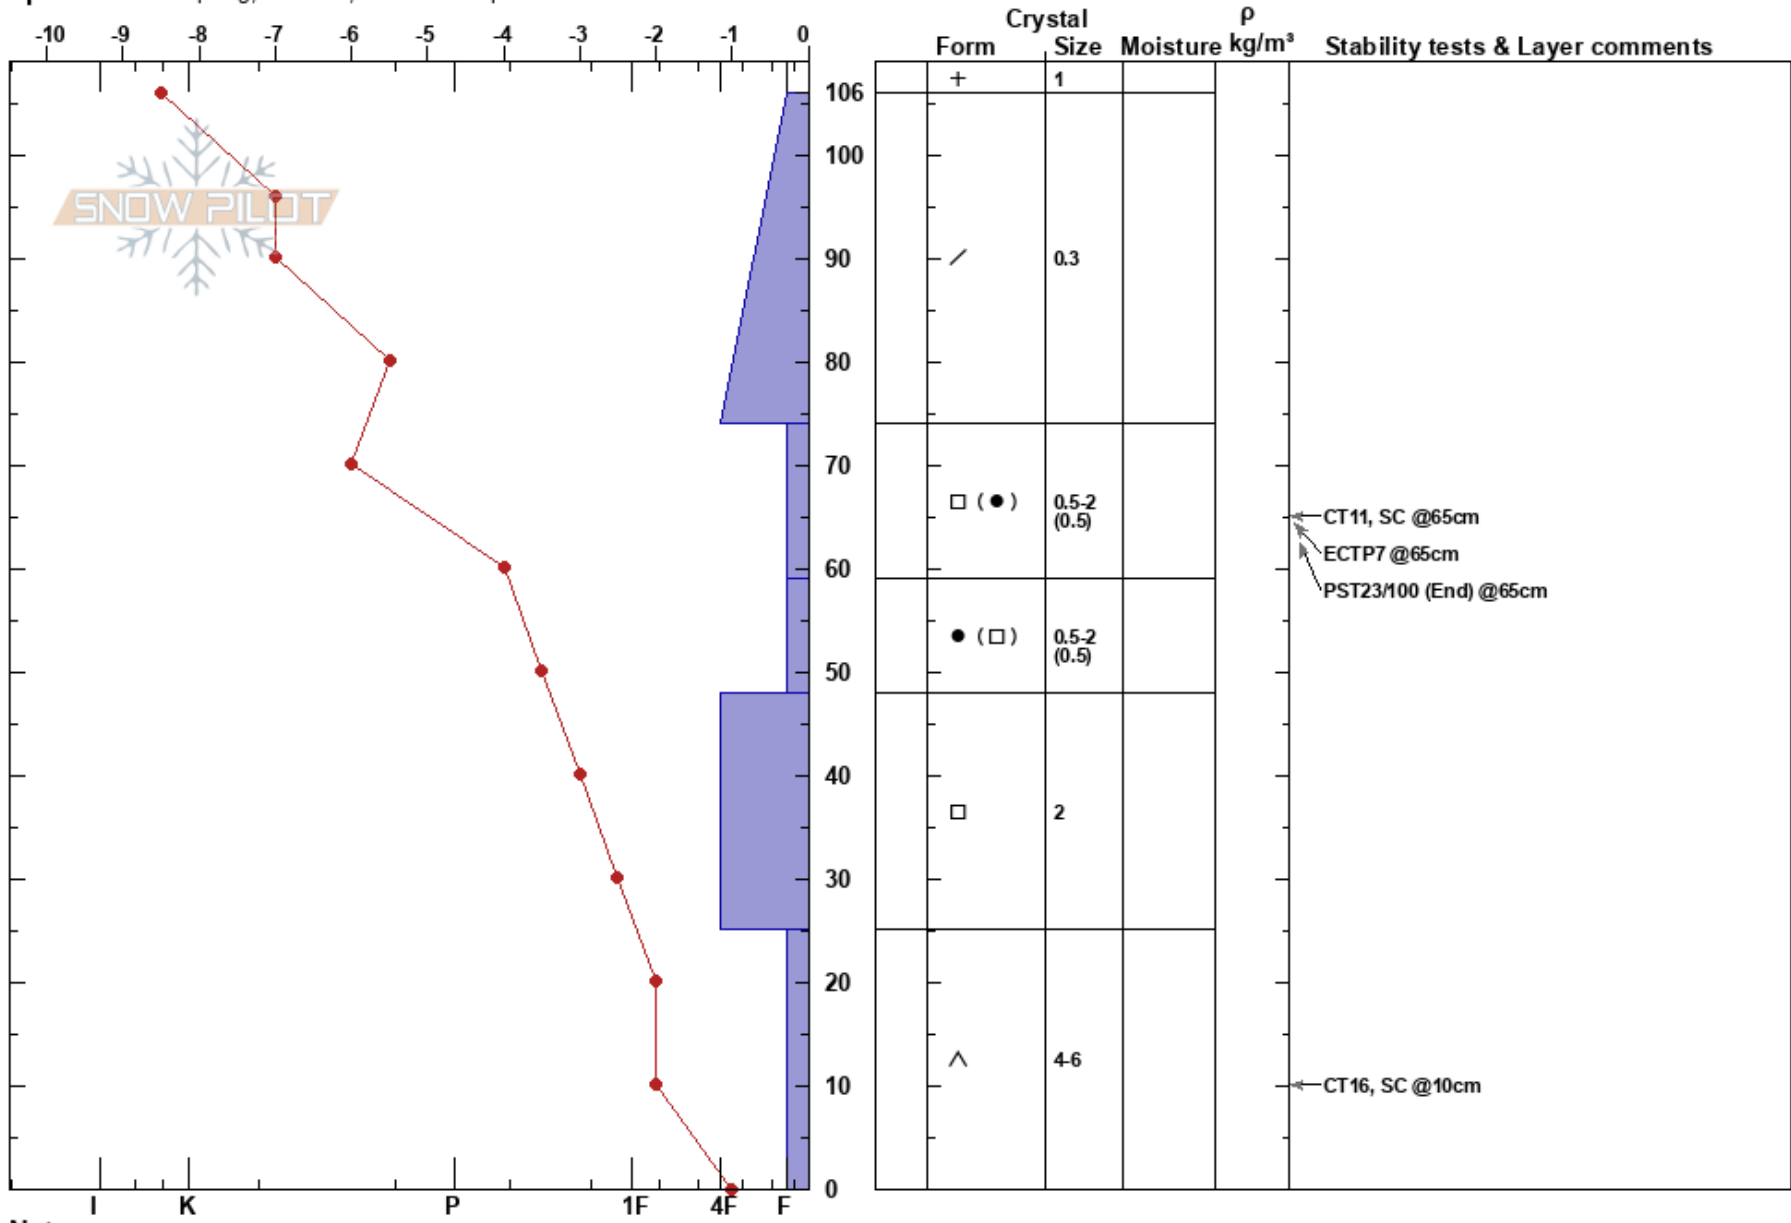

Chalk Creek W. Glade Hunter Reed
 Sawatch 03/22/2022 - 1:00pm
 CO
Elevation: 11400 ft
Aspect: NW
Specifics: Collapsing, localized; We skied slope

Stability:
Air Temperature: -10°C
Sky Cover: OVC
Precipitation: S-1
Wind: NE Light Breeze

HS: 106
PF: 85 74-59cm: Problematic layer
PS: 30

Notes: