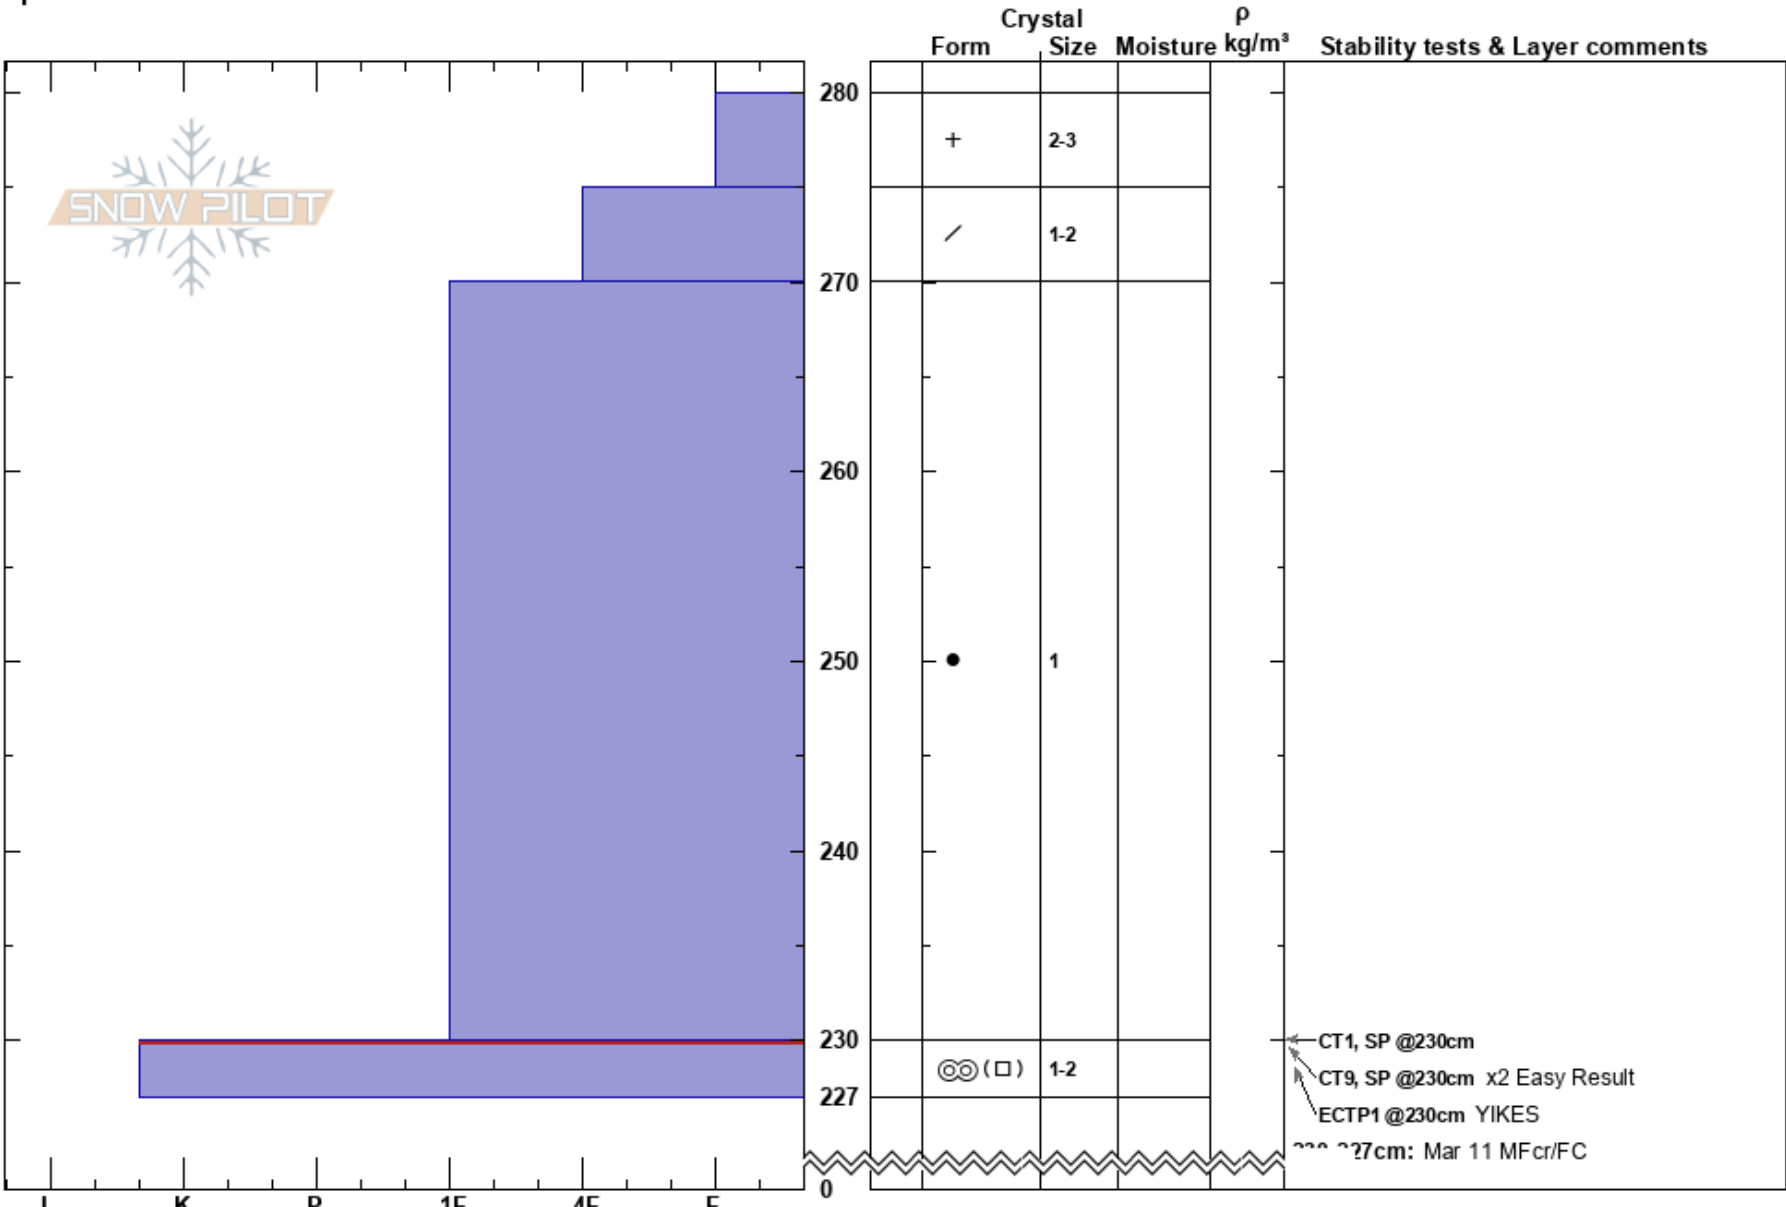

Bro Love TP  
 Monashee  
 BC  
 Elevation: 2055 m  
 Aspect: SW  
 Specifics:

Erik Braun  
 16/03/2022 - 12:15  
 Co-ord: 51.06233N, -118.78254E  
 Slope Angle: 35°  
 Wind Loading:

Stability: **HS:280**  
 Air Temperature: -4.5°C PF: 45  
 Sky Cover: OVC  
 Precipitation: NO  
 Wind: Calm  
 230-227cm: Mar 11 MFcr/FC  
 230-227cm: Problematic layer

**Notes:** Digging to see how new HST is bonding to the March 11 MFcr/FC layer prevalent on southerly aspects in the TL. Turns out, not very well...