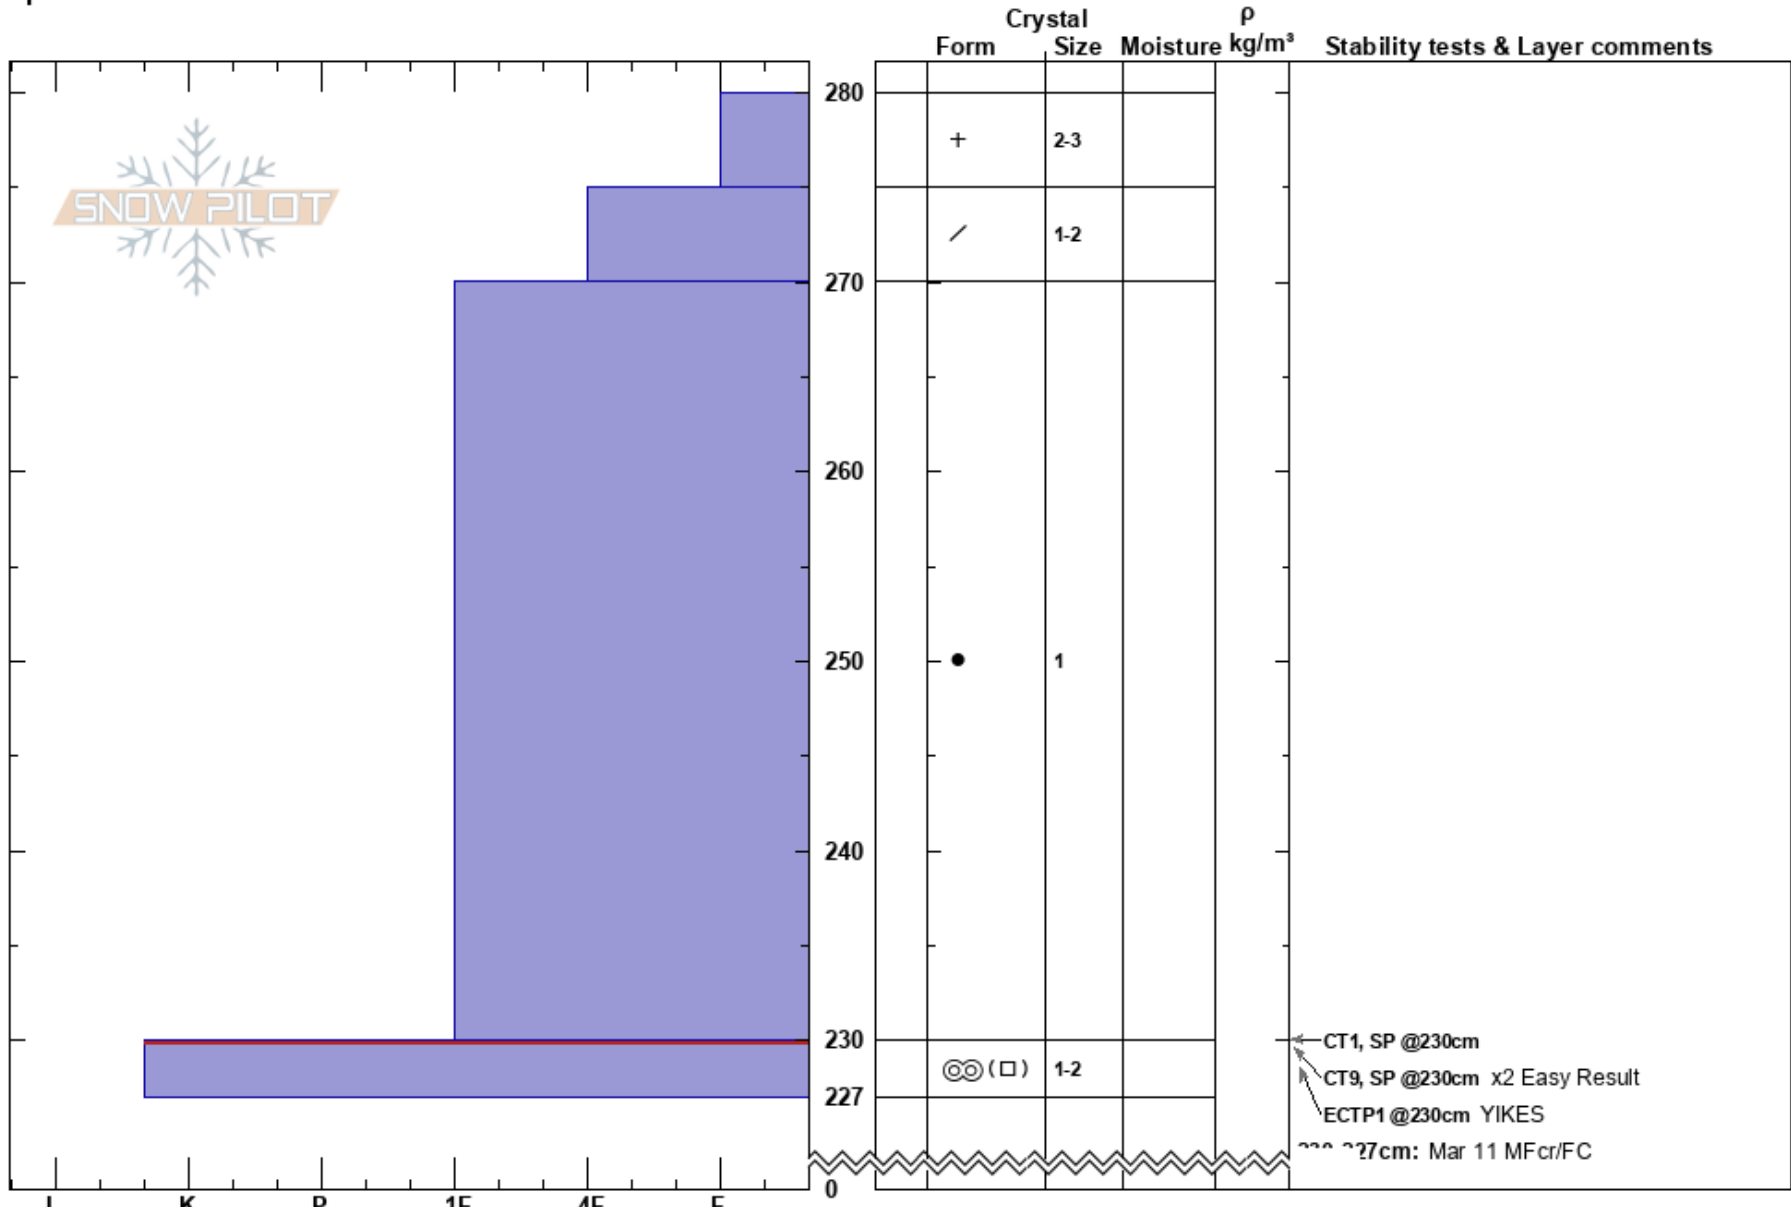

Bro Love TP
 Monashee
 BC
 Elevation: 2055 m
 Aspect: SW
 Specifics:

Erik Braun
 16/03/2022 - 12:15
 Co-ord: 51.06233N, -118.78254E
 Slope Angle: 35°
 Wind Loading:

Stability: **HS:280**
 Air Temperature: -4.5°C PF: 45
 Sky Cover: OVC
 Precipitation: NO
 Wind: Calm
 230-227cm: Mar 11 MFcr/FC
 230-227cm: Problematic layer

Notes: Digging to see how new HST is bonding to the March 11 MFcr/FC layer prevalent on southerly aspects in the TL. Turns out, not very well...