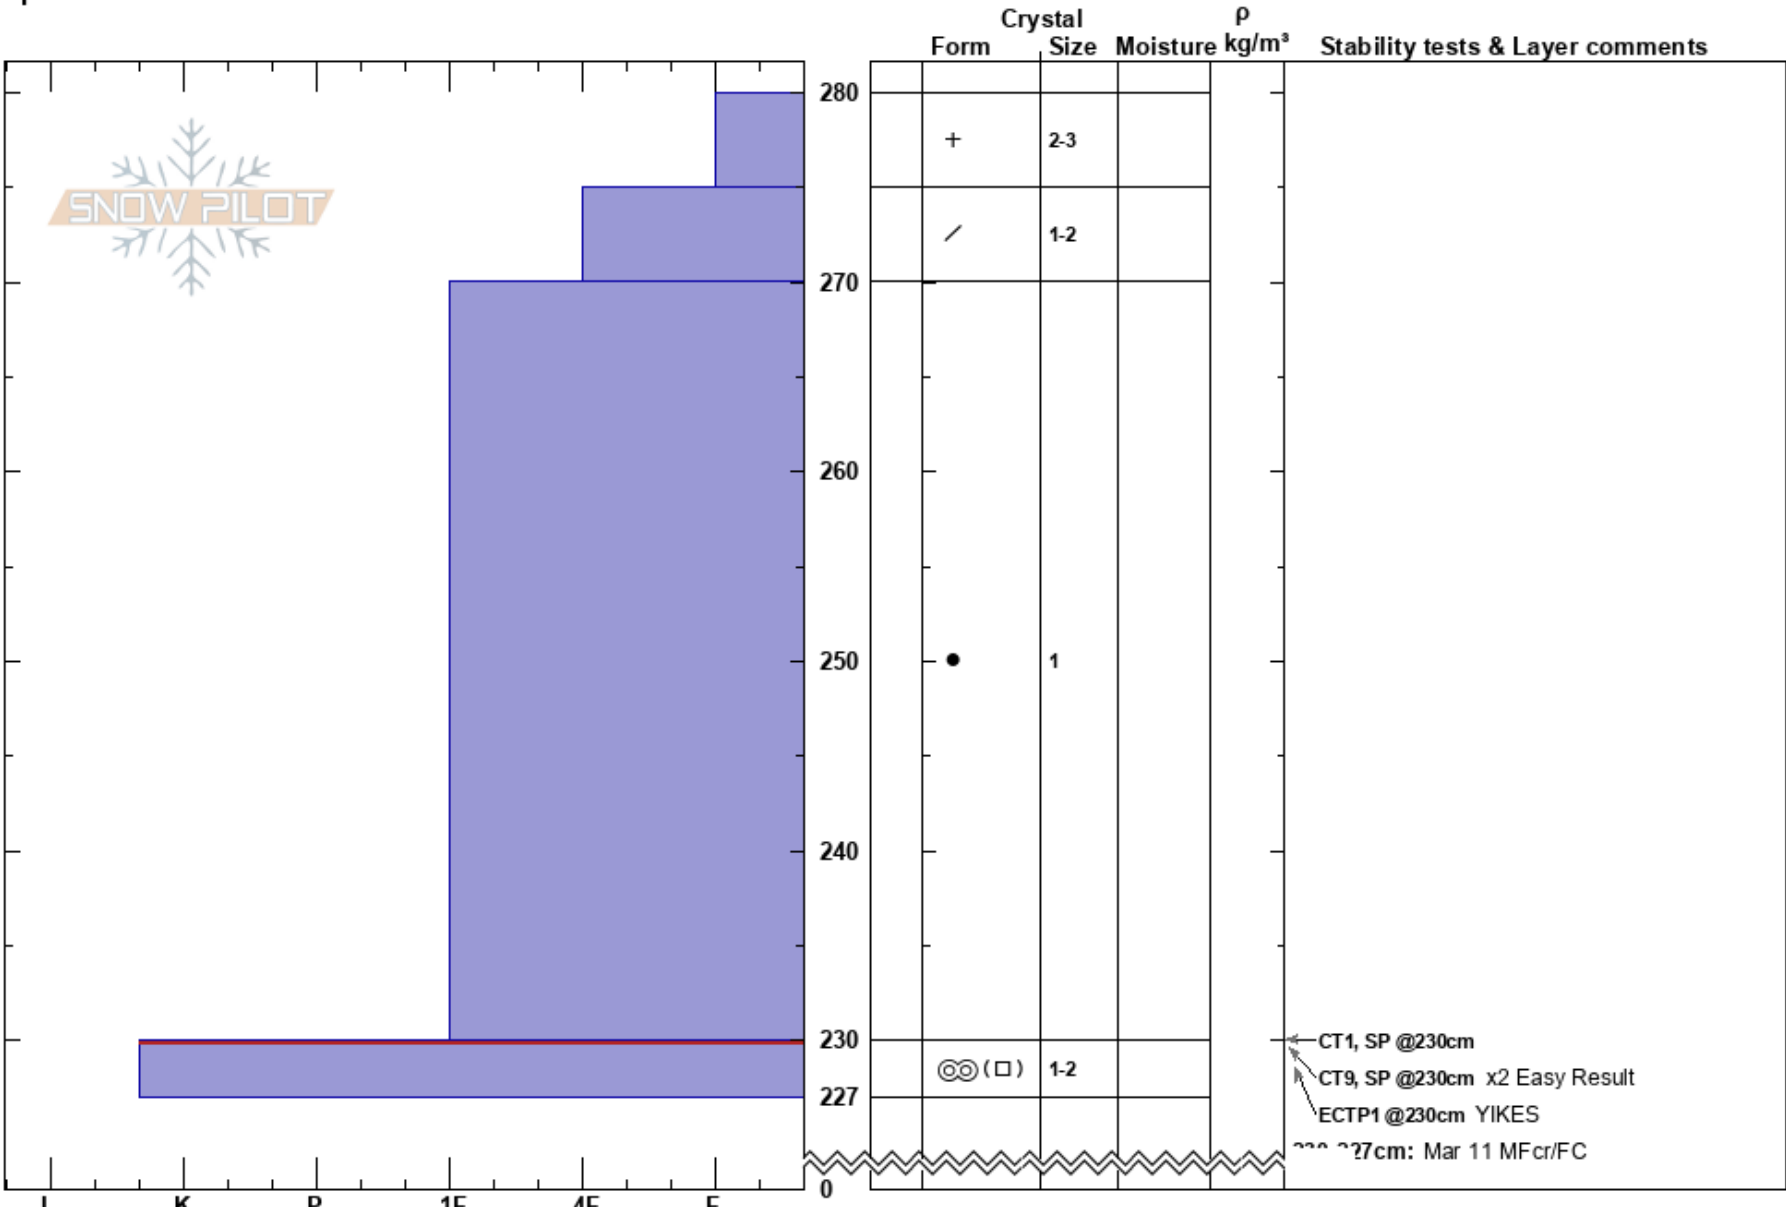

Bro Love TP
 Monashee
 BC
 Elevation: 2055 m
 Aspect: SW
 Specifics:

Erik Braun
 16/03/2022 - 12:15
 Co-ord: 51.06233N, -118.78254E
 Slope Angle: 35°
 Wind Loading:

Stability: **HS:280**
 Air Temperature: -4.5°C PF: 45
 Sky Cover: OVC
 Precipitation: NO
 Wind: Calm
 230-227cm: Mar 11 MFcr/FC
 230-227cm: Problematic layer

Notes: Digging to see how new HST is bonding to the March 11 MFcr/FC layer prevalent on southerly aspects in the TL. Turns out, not very well...