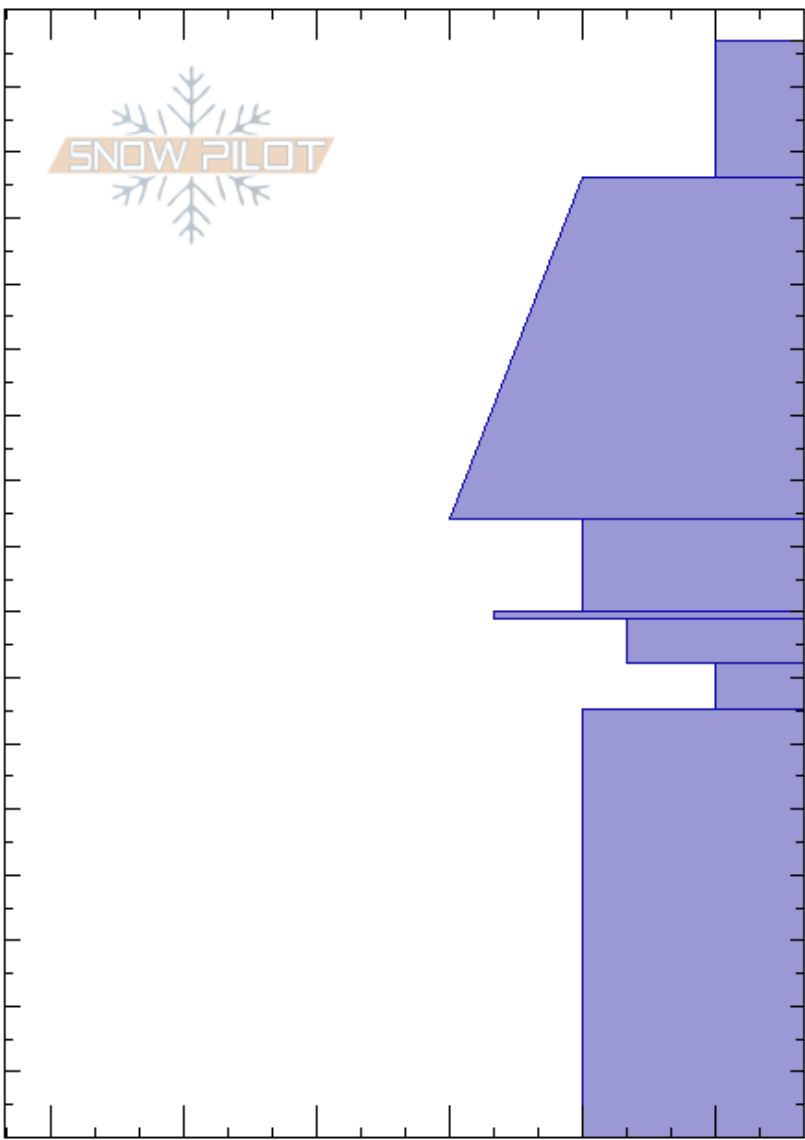

Lower Castle  
 Uinta Range  
 UT  
 Elevation: 10256 ft  
 Aspect: N  
 Specifics:

Dave Kikkert  
 03/22/2022 - 12:15pm  
 Co-ord: 40.84642N, -111.02662W  
 Slope Angle: 34°  
 Wind Loading: no

Stability:  
 Air Temperature: 13°C  
 Sky Cover: OVC  
 Precipitation: S-1  
 Wind: N Moderate

HS: 167  
 Layer Notes:  
 72-65cm: Problematic layer

Height (cm)	Crystal		Moisture	$\rho$ kg/m <sup>3</sup>	Stability tests & Layer comments
	Form	Size			
167	/	0.5			
160	/	0.5			
150					
140					
130					
120	•	0.5			
110					
100					
90	⊖	1			
80	⊙⊙				
80	⊖	1-2			
70	⊖	2			←ECTP15 @71cm
70					
60					
50					
40					
30	⊖	1-2			
20					
10					
0					