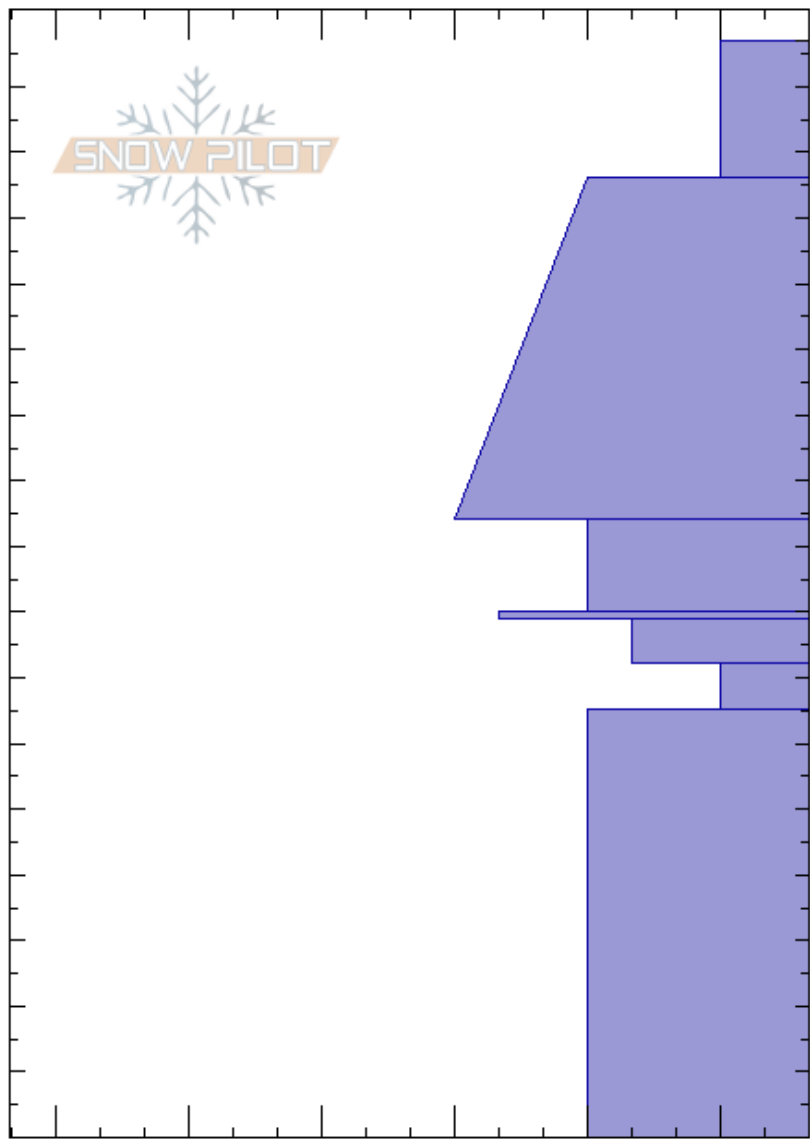

Lower Castle  
 Uinta Range  
 UT  
 Elevation: 10256 ft  
 Aspect: N  
 Specifics:

Dave Kikkert  
 03/22/2022 - 12:15pm  
 Co-ord: 40.84642N, -111.02662W  
 Slope Angle: 34°  
 Wind Loading: no

Stability:  
 Air Temperature: 13°C  
 Sky Cover: OVC  
 Precipitation: S-1  
 Wind: N Moderate

HS: 167  
 Layer Notes:  
 72-65cm: Problematic layer

Height (cm)	Crystal		Moisture	$\rho$ kg/m <sup>3</sup>	Stability tests & Layer comments
	Form	Size			
167	/	0.5			
160	/	0.5			
150					
140					
130					
120	•	0.5			
110					
100					
90	⊖	1			
80	⊙⊙				
80	⊖	1-2			
70	⊖	2			←ECTP15 @71cm
70					
60					
50					
40					
30	⊖	1-2			
20					
10					
0					