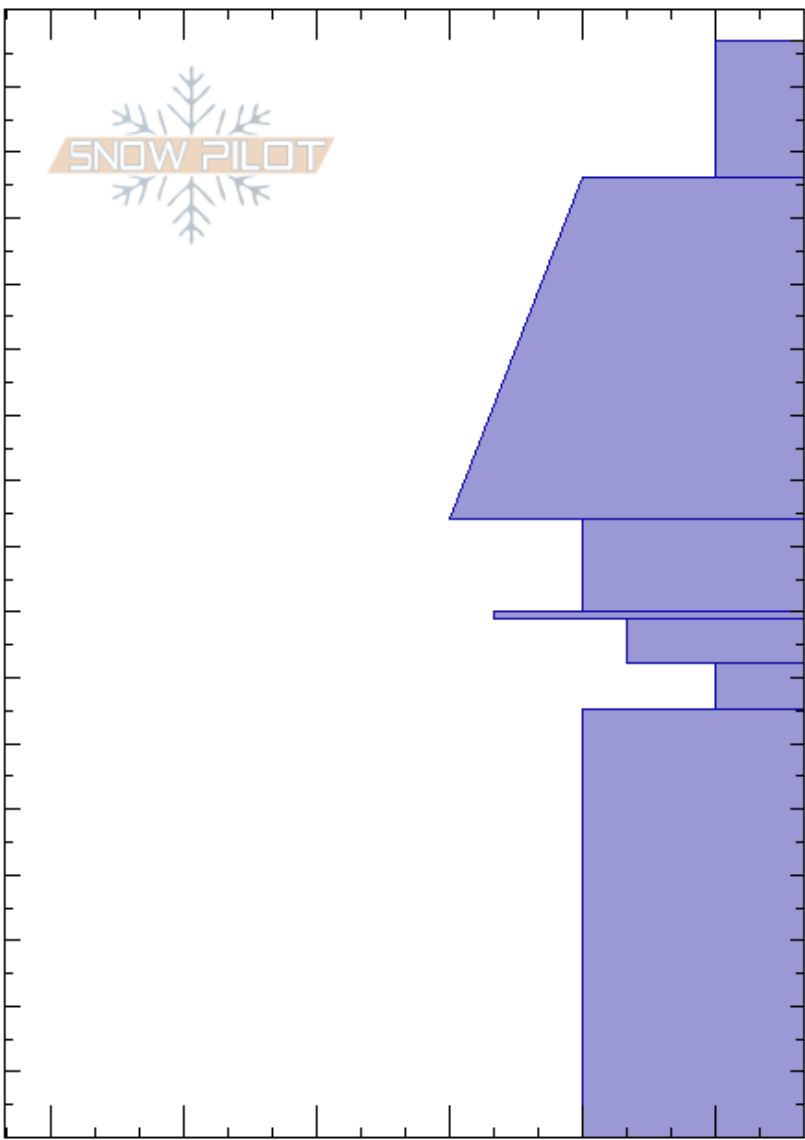

Lower Castle
 Uinta Range
 UT
 Elevation: 10256 ft
 Aspect: N
 Specifics:

Dave Kikkert
 03/22/2022 - 12:15pm
 Co-ord: 40.84642N, -111.02662W
 Slope Angle: 34°
 Wind Loading: no

Stability:
 Air Temperature: 13°C
 Sky Cover: OVC
 Precipitation: S-1
 Wind: N Moderate

HS: 167
 Layer Notes:
 72-65cm: Problematic layer

Height (cm)	Crystal		Moisture	ρ kg/m ³	Stability tests & Layer comments
	Form	Size			
167	/	0.5			
160	/	0.5			
150					
140					
130					
120	•	0.5			
110					
100					
90	⊖	1			
80	⊙⊙				
80	⊖	1-2			
70	⊖	2			←ECTP15 @71cm
70					
60					
50					
40					
30	⊖	1-2			
20					
10					
0					