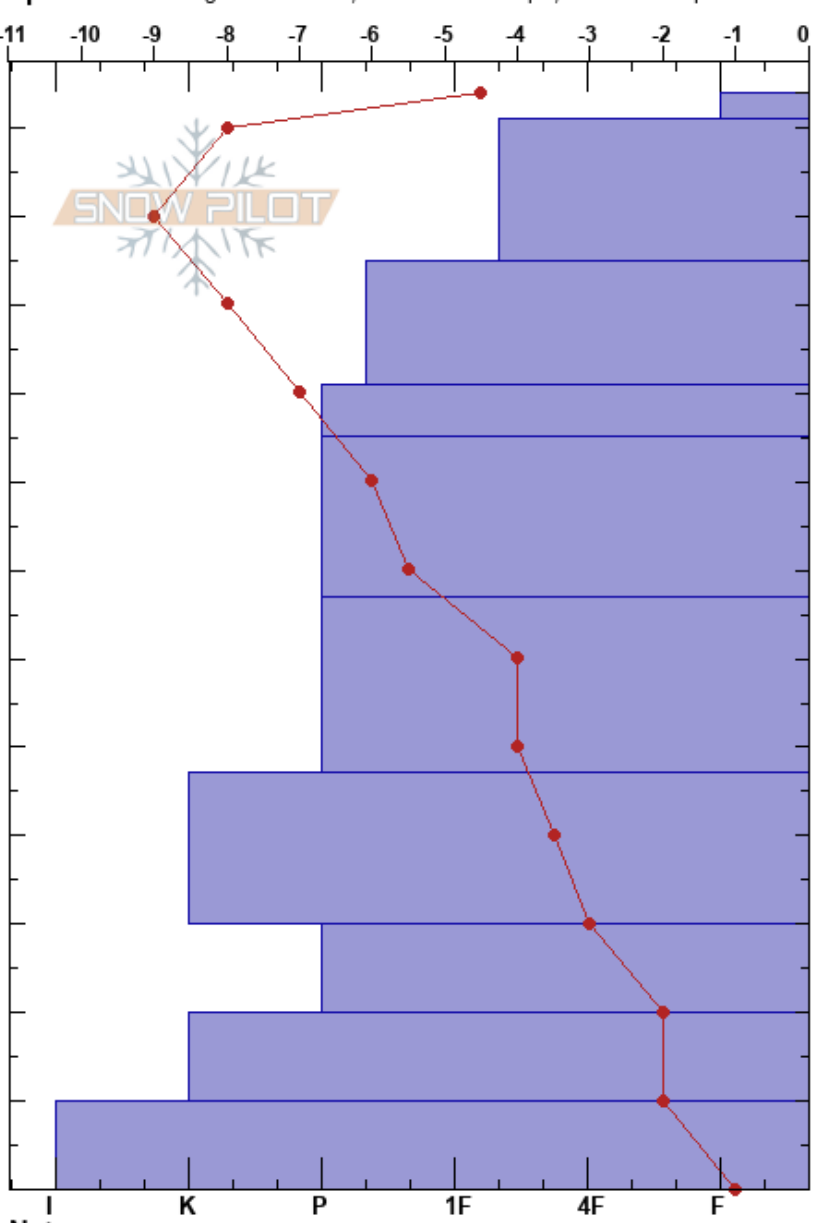

Sneak Snowpit  
 Eastern Sierra Nevada  
 CA  
 Elevation: 9640 ft  
 Aspect: 2°  
 Specifics: Pit dug in a Ski Area; Ski tracks on slope; We skied slope

Sarah Vossler  
 03/17/2022 - 10:04am  
 Co-ord: 37.63914N, -119.01556W  
 Slope Angle: 42°  
 Wind Loading: previous

Stability: **HS: 124**  
 Air Temperature: -5°C  
 Sky Cover: OVC  
 Precipitation: NO  
 Wind: SW Moderate  
**PF: 15** 20-10cm: Problematic layer  
**PS: 2**

Form	Crystal Size	Moisture	$\rho$ kg/m <sup>3</sup>	Stability tests & Layer comments
/ /	1			
⊖	2			
⊖	2			
⊖	1			
⊖	1-2			
⊖	1-2			
⊖	1-2			
⊖	1-2			
□	3-4			
□ (∧)	3-4			← CT26, Q2 @15cm
				↙ 2x CTN x2
				↘ ECTX