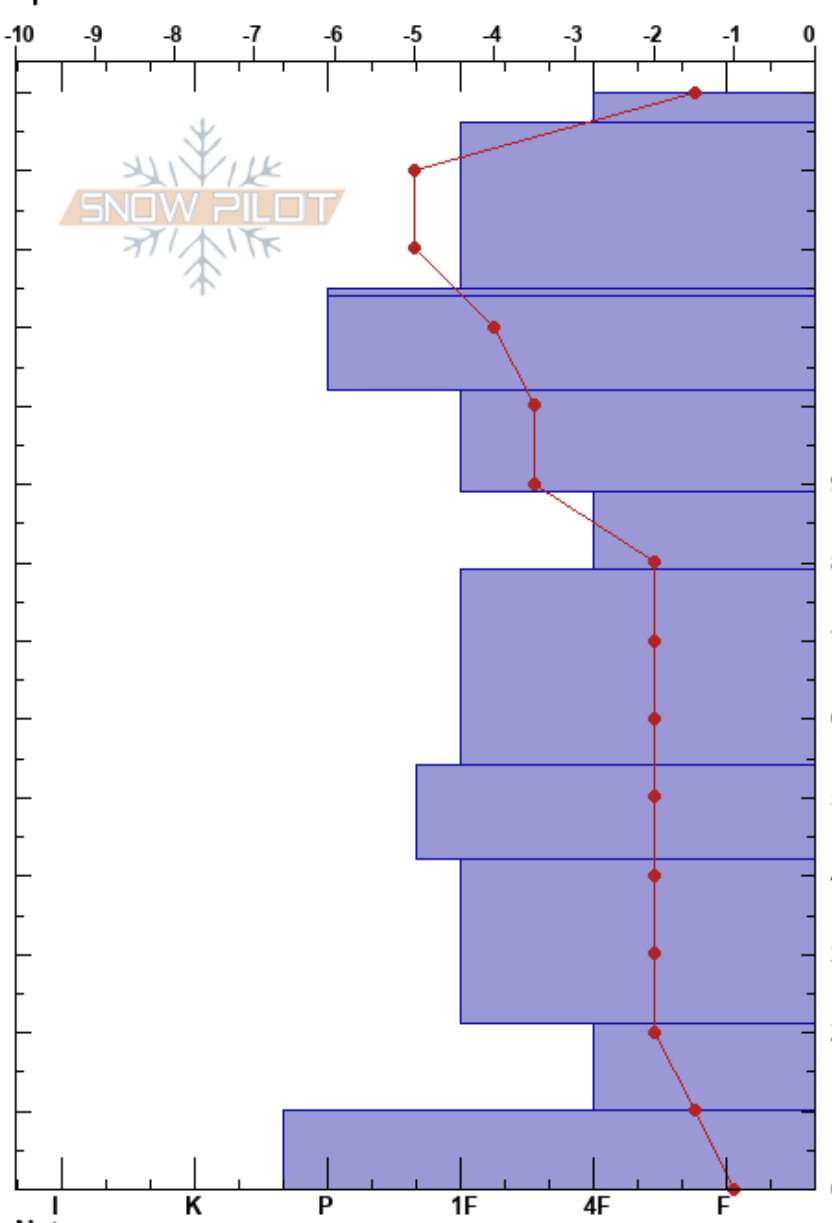

White Pines
 Wasatch Range
 UT
 Elevation: 7642 ft
 Aspect: N
 Specifics:

Cameron Sherr
 03/18/2022 - 2:00am
 Co-ord: 40.57500N, -111.68173W
 Slope Angle: 17°
 Wind Loading:

Stability:
 Air Temperature: 9.5°C
 Sky Cover: CLR
 Precipitation: NO
 Wind: Calm

HS: 140
 PF: 33
 PS: 5
 Layer Notes:

Altitude (ft)	Crystal		ρ kg/m ³	Stability tests & Layer comments
	Form	Size		
140	• (X)	1(3)		
130	•	1		
120	■			
110	•	1		
100	•	0.5-1		
90				
80	⊖	1-2		
70				
60	⊖	2		
50	•	1-2		
40				
30	•	1		
20				
10	⊖ (Λ)	(4)		
0	■	1-2		