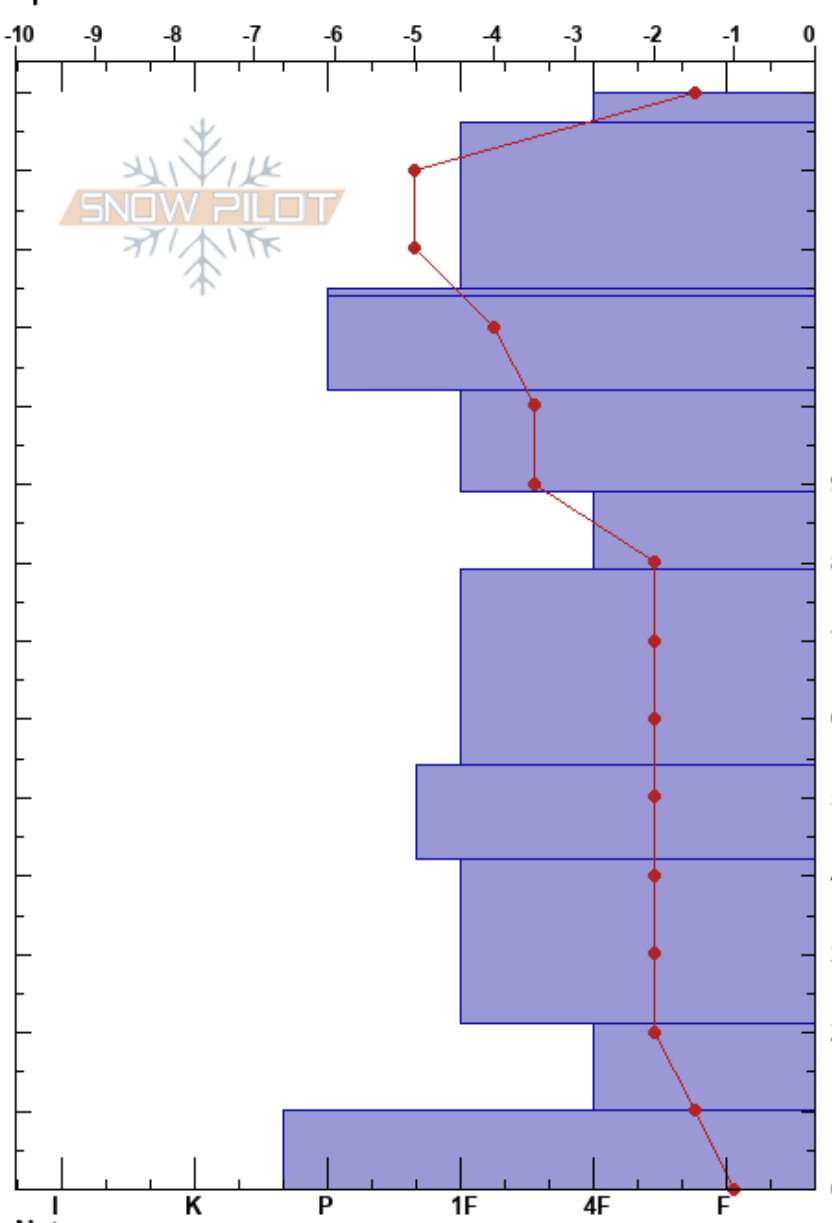

White Pines
 Wasatch Range
 UT
 Elevation: 7642 ft
 Aspect: N
 Specifics:

Cameron Sherr
 03/18/2022 - 2:00am
 Co-ord: 40.57500N, -111.68173W
 Slope Angle: 17°
 Wind Loading:

Stability:
 Air Temperature: 9.5°C
 Sky Cover: CLR
 Precipitation: NO
 Wind: Calm

HS: 140
 PF: 33
 PS: 5
 Layer Notes:

Form	Crystal		Stability tests & Layer comments
	Size	Moisture ρ kg/m ³	
• (X)	1(3)		
•	1		
■			
•	1		
•	0.5-1		
⊖	1-2		
⊖	2		
•	1-2		
•	1		
⊖ (∧)	(4)		
■	1-2		

Notes: