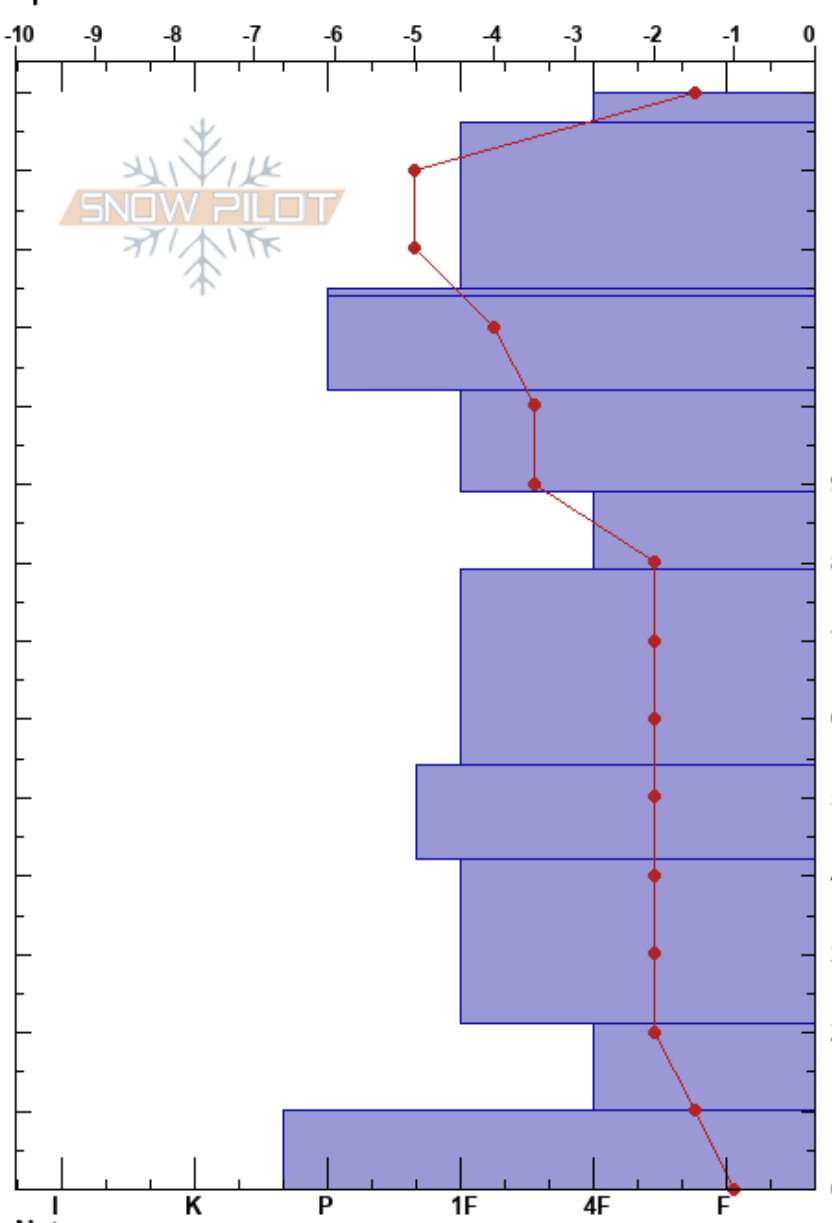

White Pines
 Wasatch Range
 UT
 Elevation: 7642 ft
 Aspect: N
 Specifics:

Cameron Sherr
 03/18/2022 - 2:00am
 Co-ord: 40.57500N, -111.68173W
 Slope Angle: 17°
 Wind Loading:

Stability:
 Air Temperature: 9.5°C
 Sky Cover: CLR
 Precipitation: NO
 Wind: Calm

HS: 140
 PF: 33
 PS: 5
 Layer Notes:

Elevation (ft)	Crystal		Moisture	ρ kg/m ³	Stability tests & Layer comments
	Form	Size			
140	• (X)	1(3)			
130	•	1			
120	■				
110	•	1			
100	•	0.5-1			
90					
80	⊖	1-2			
70					
60	⊖	2			
50	•	1-2			
40					
30	•	1			
20					
10	⊖ (^)	(4)			
0	■	1-2			