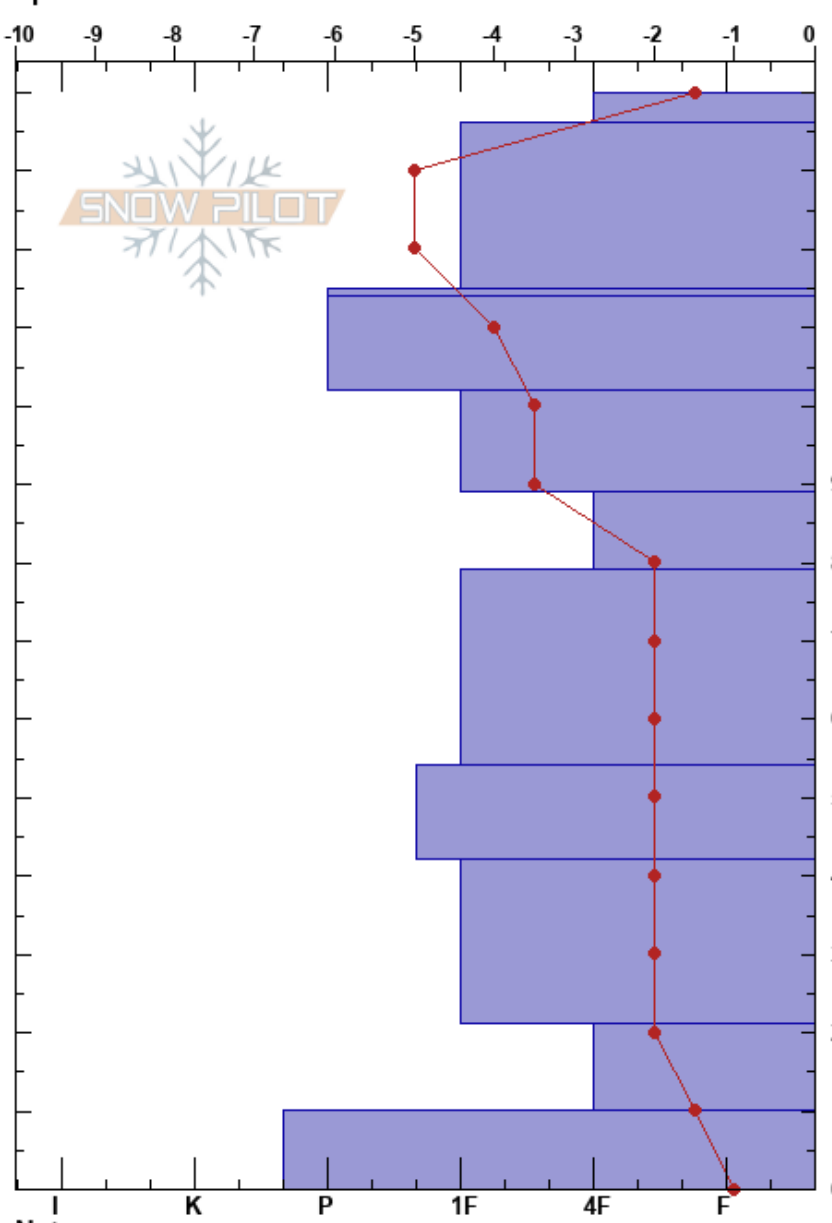

White Pines
 Wasatch Range
 UT
 Elevation: 7642 ft
 Aspect: N
 Specifics:

Cameron Sherr
 03/18/2022 - 2:00am
 Co-ord: 40.57500N, -111.68173W
 Slope Angle: 17°
 Wind Loading:

Stability:
 Air Temperature: 9.5°C
 Sky Cover: CLR
 Precipitation: NO
 Wind: Calm

HS: 140
 PF: 33
 PS: 5
 Layer Notes:

Form	Crystal		Moisture	ρ kg/m ³	Stability tests & Layer comments
	Size				
● (X)	1(3)				
●	1				
■					
●	1				
●	0.5-1				
⊖	1-2				
⊖	2				
●	1-2				
●	1				
⊖ (Λ)	(4)				
■	1-2				