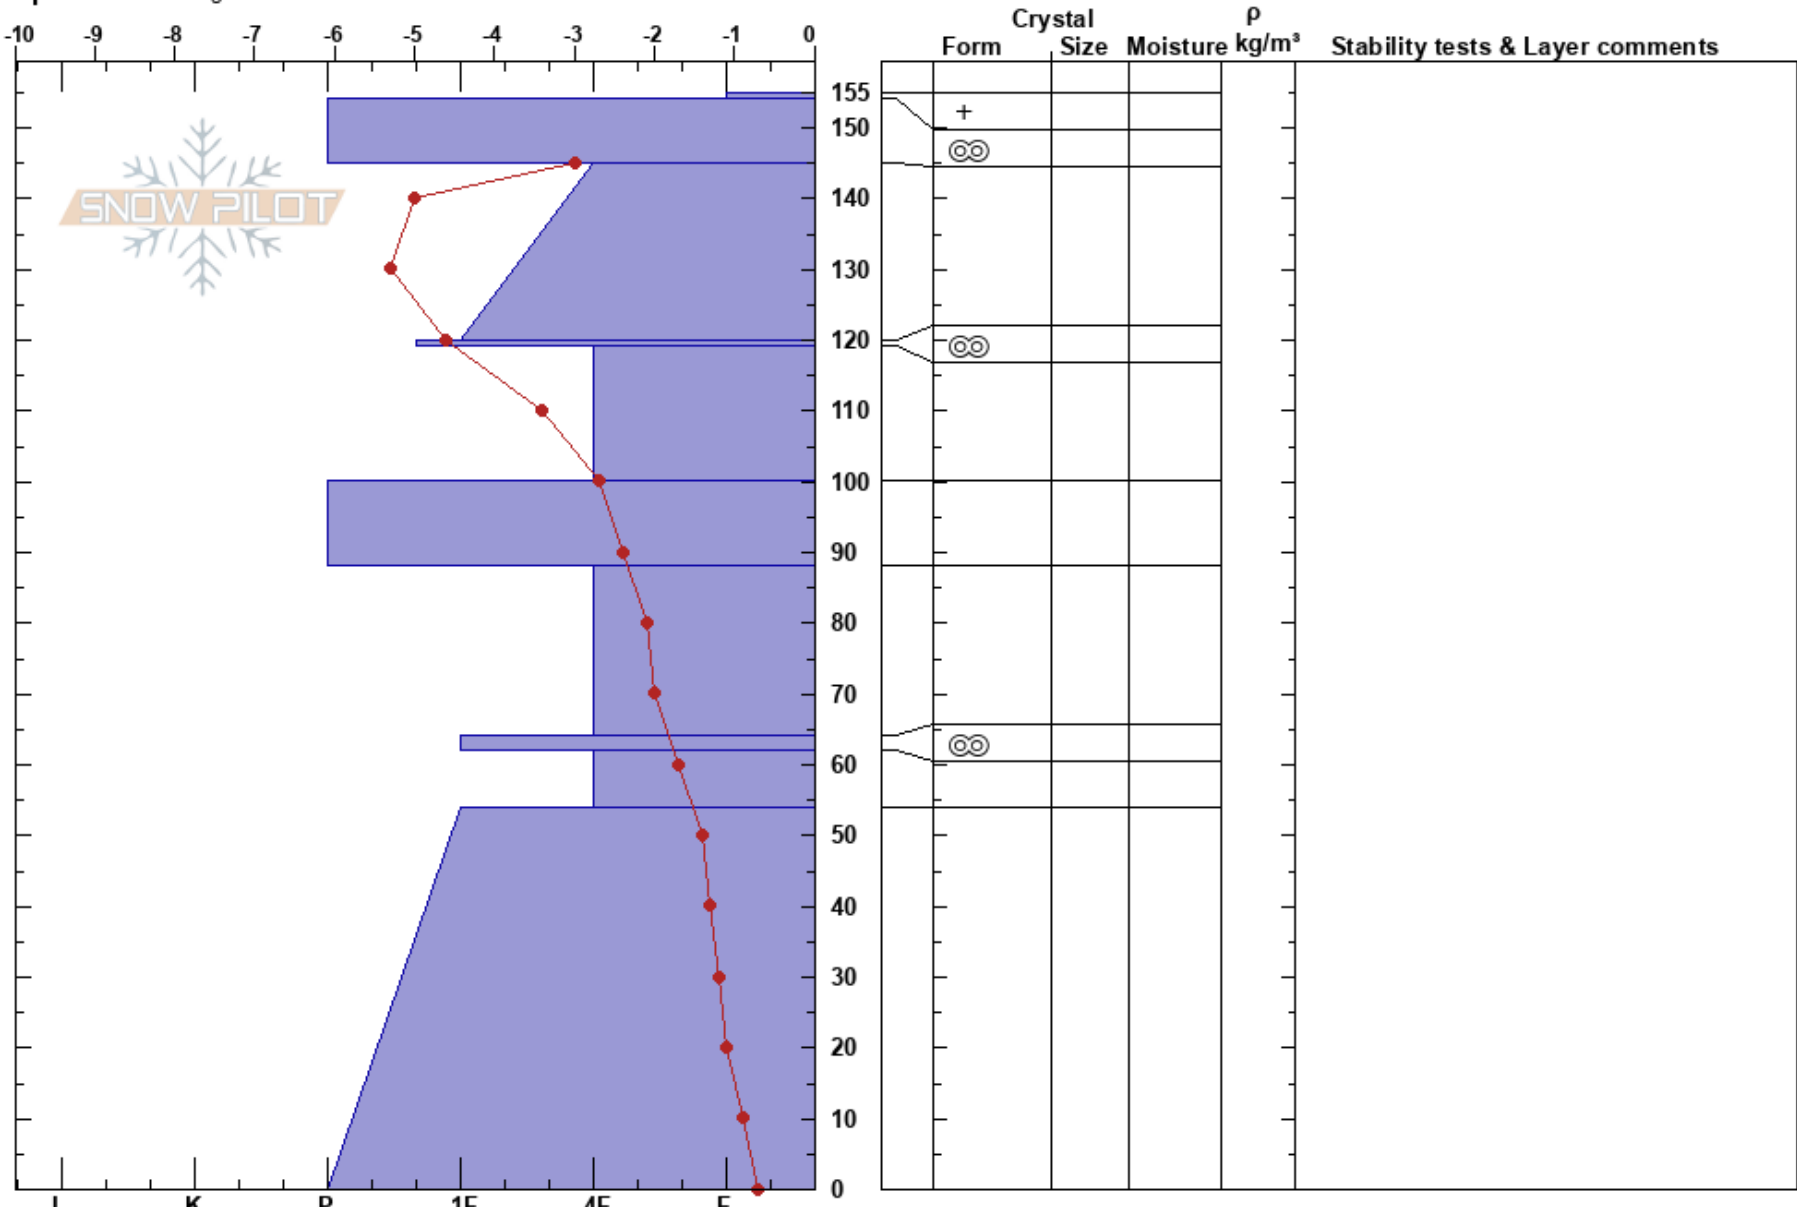

Heli Face
Purcell
BC
Elevation: 2270 m
Aspect: SE
Specifics: Pit dug in a Ski Area

Panorama Avalanche Office
21/03/2022 - 11:30
Co-ord:
Slope Angle: 31°
Wind Loading: no

Stability:
Air Temperature: -5°C
Sky Cover: SCT
Precipitation: NO
Wind: Calm

HS: 155 **Layer Notes:**

Notes: TP looking at temp gradient and structure. Located in a sun exposed unskied area next to a tree.