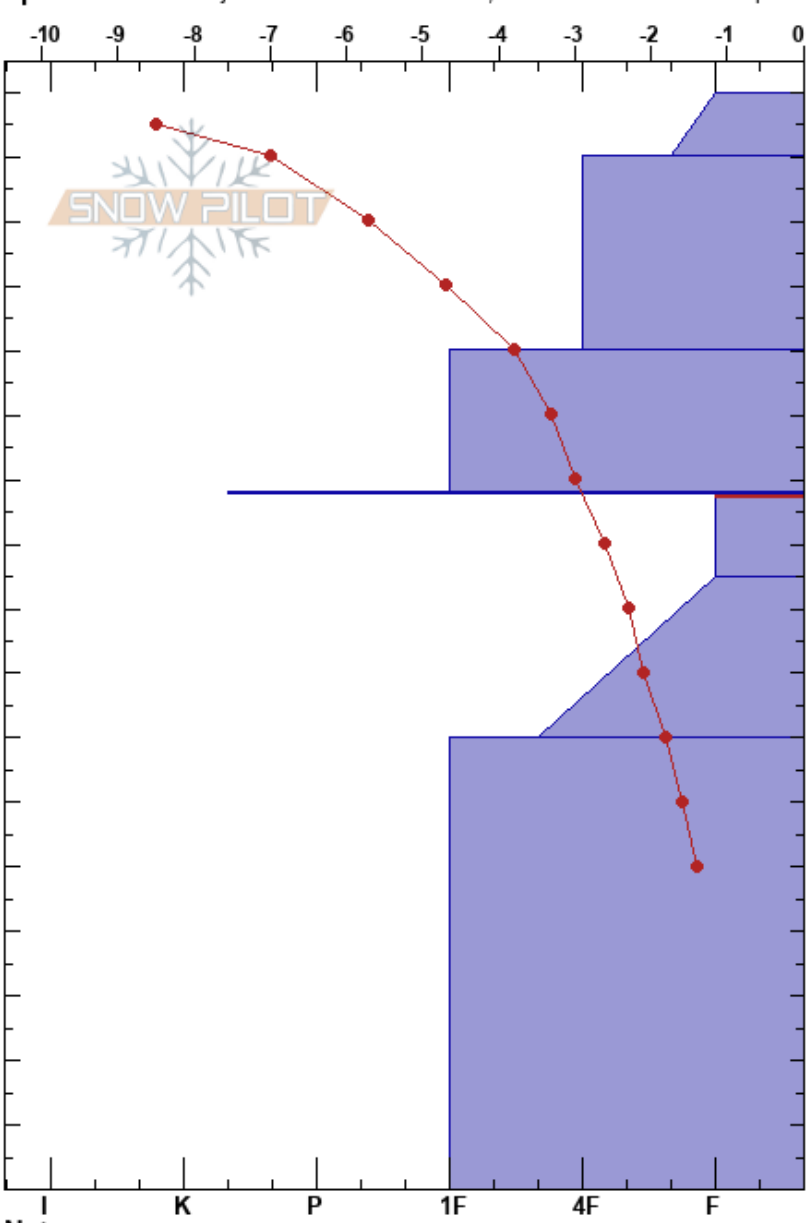

Crescent Lake Cyn. Fx toby weed
 Bear River Range 03/21/2022 - 3:00pm
 UT
Elevation: 8727 ft
Aspect: N
Specifics: Pit is adjacent to avalanche: crown; Snowmobile tracks on slope

Stability: Fair **HS:** 170
Air Temperature: -7.5°C **PF:** 50
Sky Cover: SCT
Precipitation: NO
Wind: NW Moderate
Layer Notes:
 107.7-95cm: Avalanche Failed here
 107.7-95cm: Problematic layer

Elevation (cm)	Crystal		Moisture	ρ kg/m ³	Stability tests & Layer comments
	Form	Size			
170	+ (✓)				
160					
150					
145	•				
140					
130					
120	•				
110					← ECTP14 @107cm
100	□	2-4			107.7-95cm: Avalanche Failed here
90					
80	□				
70					
60					
50					
40					
30	□				
20					
10					
0					