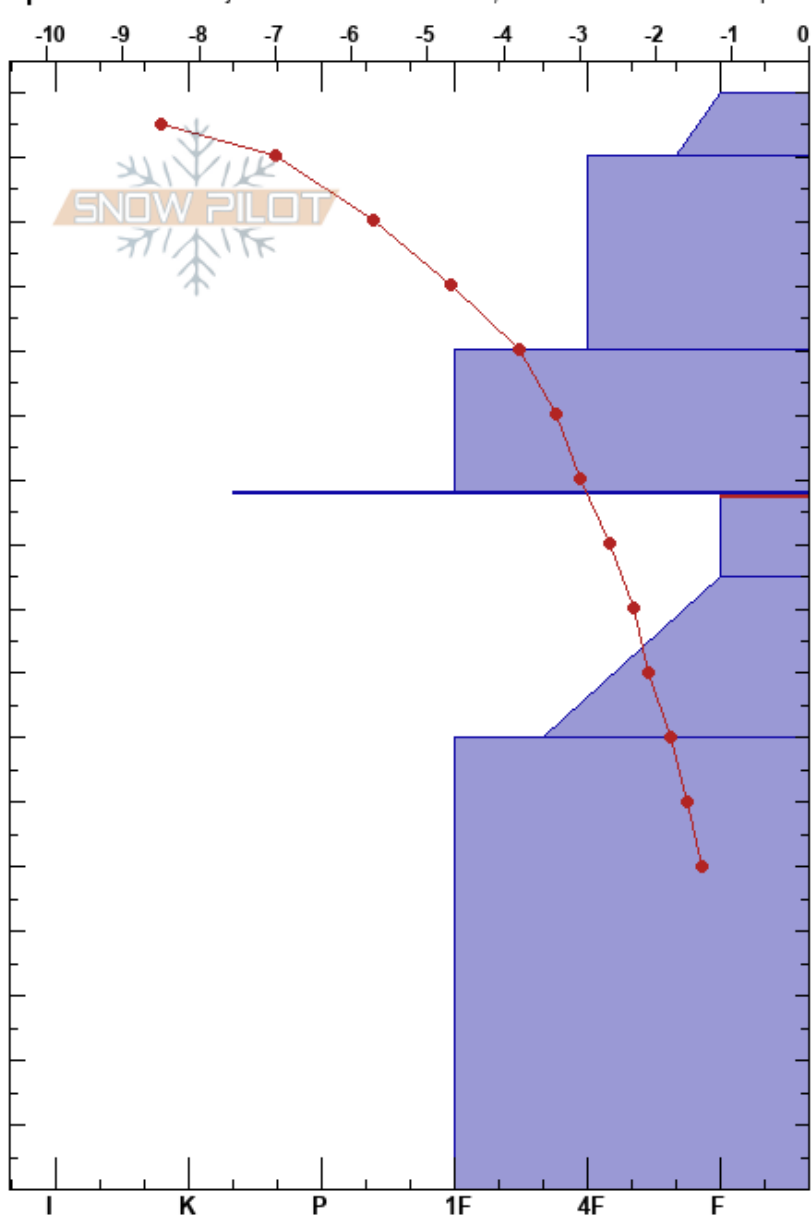

Crescent Lake Cyn. Fx toby weed
 Bear River Range 03/21/2022 - 3:00pm
 UT
Elevation: 8727 ft
Aspect: N
Specifics: Pit is adjacent to avalanche: crown; Snowmobile tracks on slope

Stability: Fair **HS:** 170
Air Temperature: -7.5°C **PF:** 50
Sky Cover: SCT
Precipitation: NO
Wind: NW Moderate

Layer Notes:
 107.7-95cm: Avalanche Failed here
 107.7-95cm: Problematic layer

Elevation (cm)	Crystal		Moisture	ρ kg/m ³	Stability tests & Layer comments
	Form	Size			
170	+ (✓)				
160					
150					
145	•				
140					
130					
120	•				
110					
107					← ECTP14 @107cm
100	□	2-4			107.7-95cm: Avalanche Failed here
90					
80	□				
70					
60					
50					
40					
30	□				
20					
10					
0					