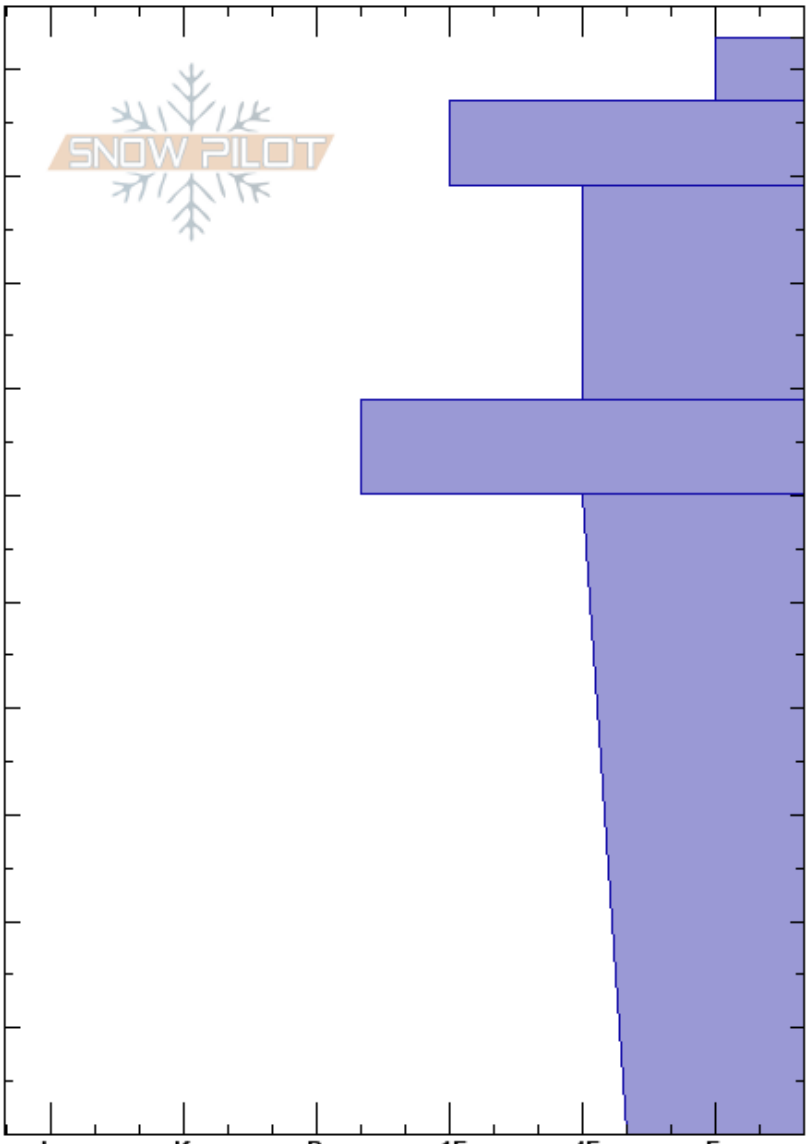

Lower E-facing Mineral  
 Central Wasatch  
 UT  
 Elevation: 8872 ft  
 Aspect: NE  
 Specifics:

Nikki Champion  
 03/21/2022 - 1:00pm  
 Co-ord: 40.61889N, -111.69639W  
 Slope Angle: 37°  
 Wind Loading:

Stability:  
 Air Temperature:  
 Sky Cover:  
 Precipitation:  
 Wind:

HS: 103  
 60-0cm: Problematic layer

Height (cm)	Crystal		$\rho$ kg/m <sup>3</sup>	Stability tests & Layer comments
	Form	Size		
103				
100	+			
90	⊙( / )			← ECTN4 @89cm
80	.			
70				
60	⊙			← ECTN21 @60cm
50				
40				
30	□			
20				
10				
0				