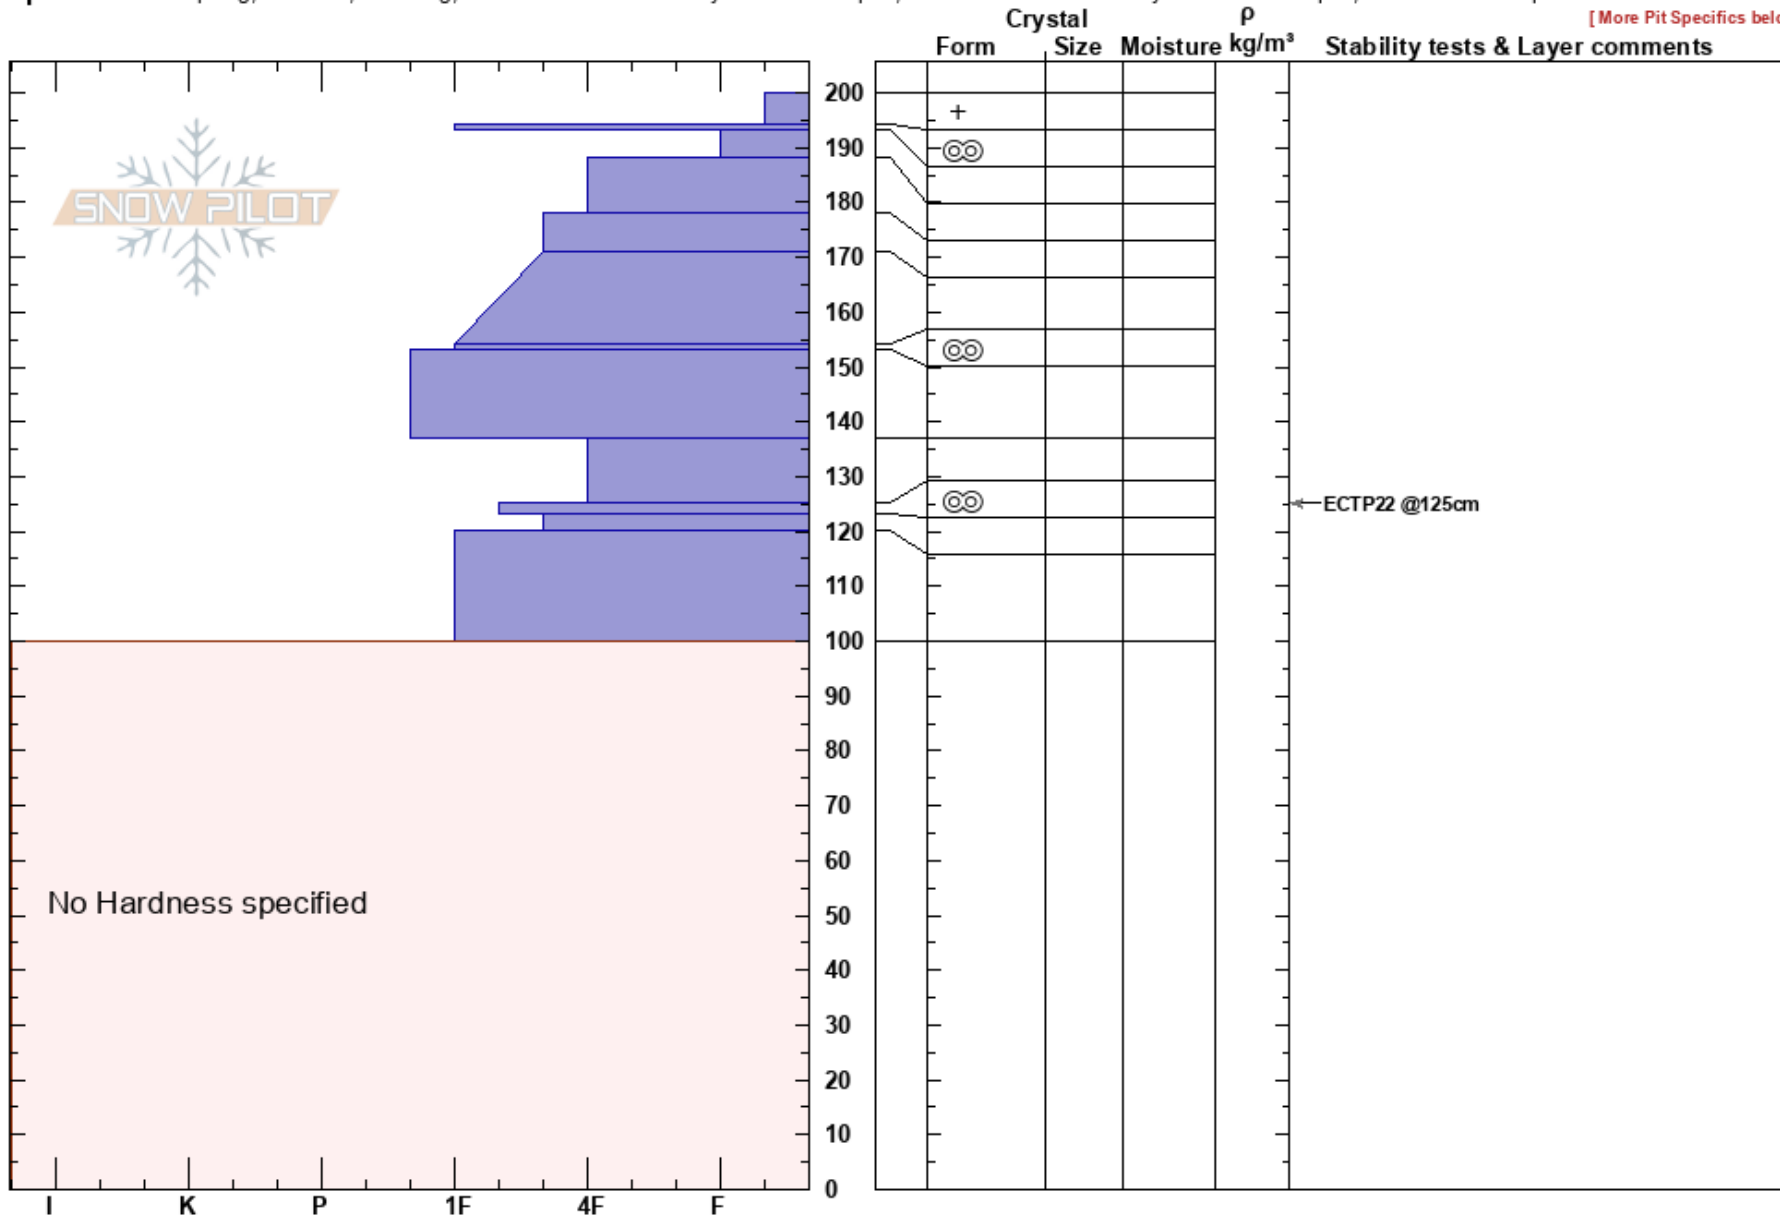

North Slope
 Uinta Range
 UT
 Elevation: 10078 ft
 Aspect: NW

Andrew Nassetta
 03/21/2022 - 12:00pm
 Co-ord: 40.83071N, -111.09788W
 Slope Angle: 27°
 Wind Loading: no

Stability: Fair
 Air Temperature:
 Sky Cover: CLR
 Precipitation: NO
 Wind: NW Light Breeze

HS:200
 PF: 25 123-120cm: Problematic layer
 PS: 10

Specifics: Collapsing, localized; Cracking; Recent avalanche activity on similar slopes; Recent avalanche activity on different slopes; Ski tracks on slope

[More Pit Specifics below]

Notes: Additional Pit Specifics: We skied slope