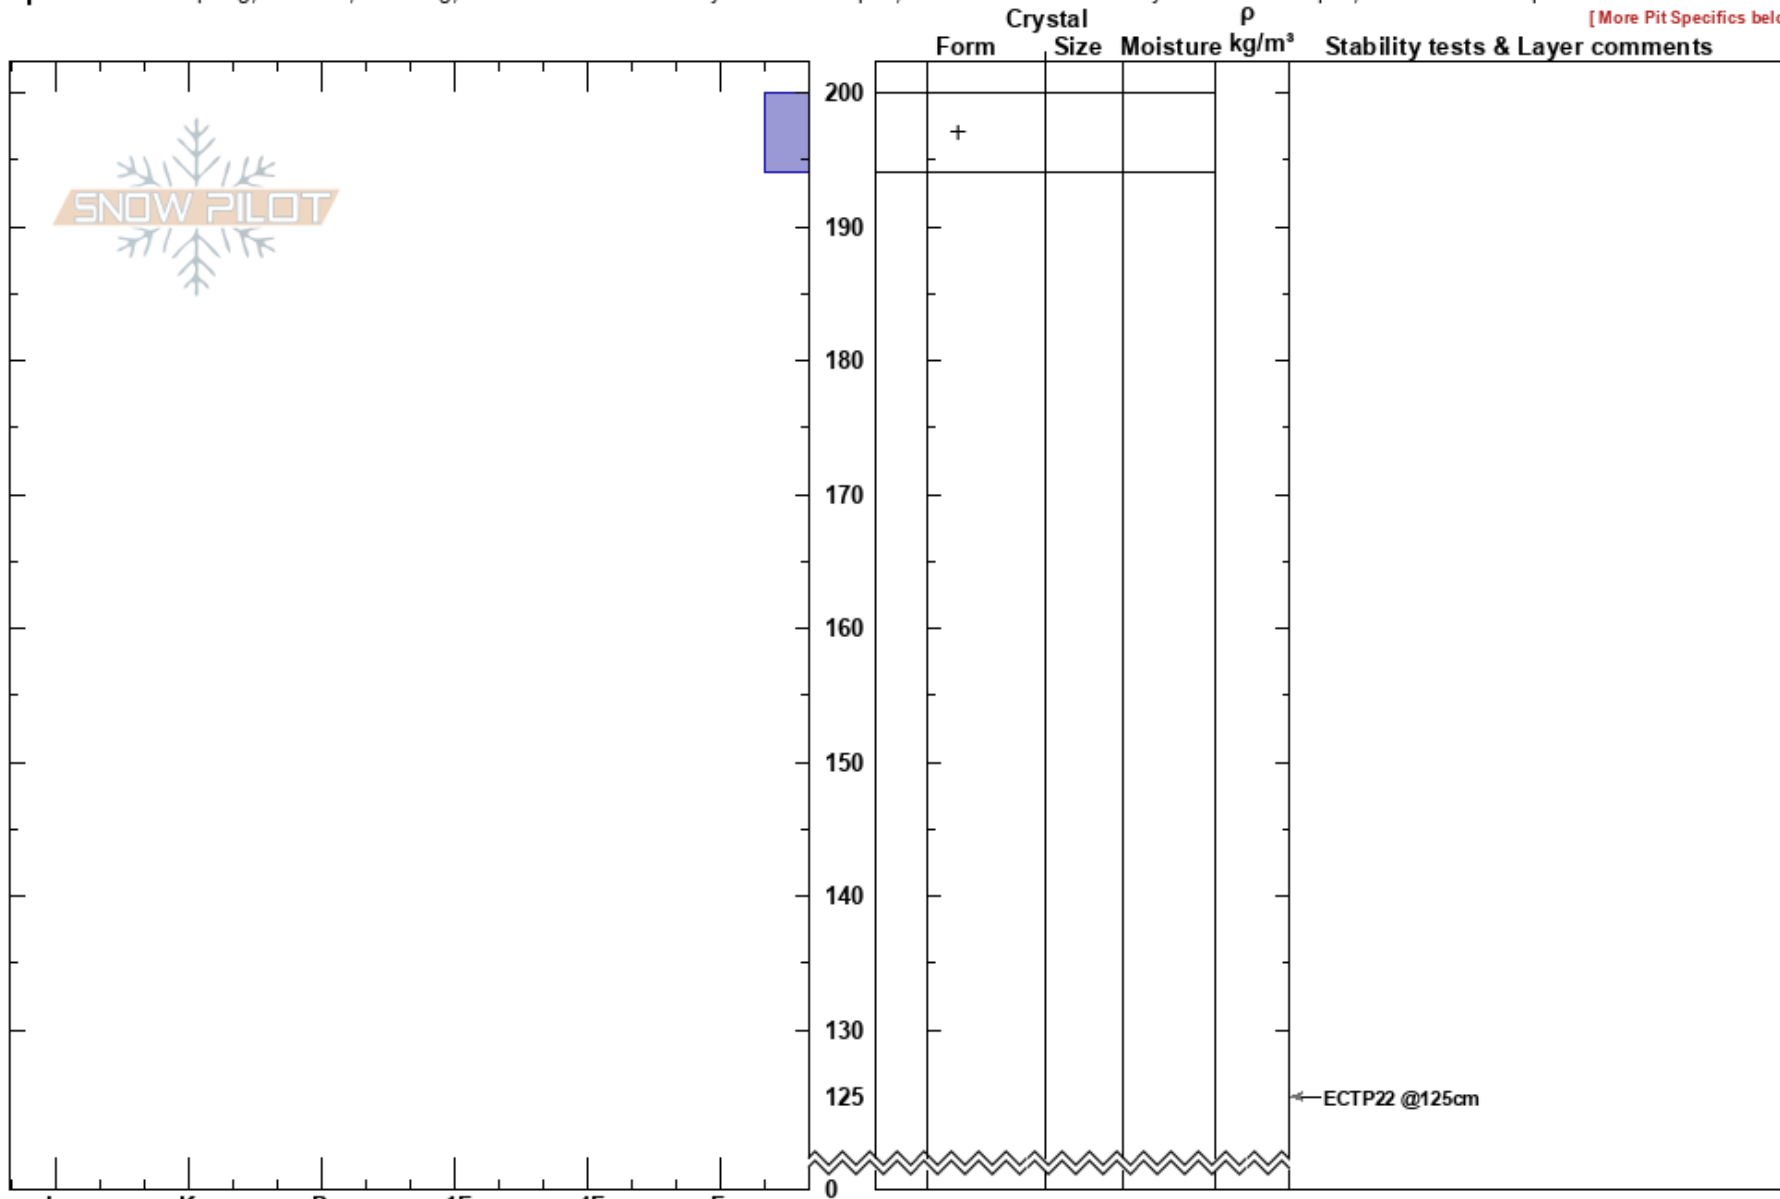

North Slope  
Uinta Range  
UT  
Elevation: 10078 ft  
Aspect: NW

Andrew Nassetta  
03/21/2022 - 12:00pm  
Co-ord: 40.83071N, -111.09788W  
Slope Angle: 27°  
Wind Loading: no

Stability: Fair  
Air Temperature:  
Sky Cover: CLR  
Precipitation: NO  
Wind: NW Light Breeze

HS:200  
PF: 25  
PS: 10  
Layer Notes:

Specifics: Collapsing, localized; Cracking; Recent avalanche activity on similar slopes; Recent avalanche activity on different slopes; Ski tracks on slope

[ More Pit Specifics below ]

Notes: Additional Pit Specifics: We skied slope