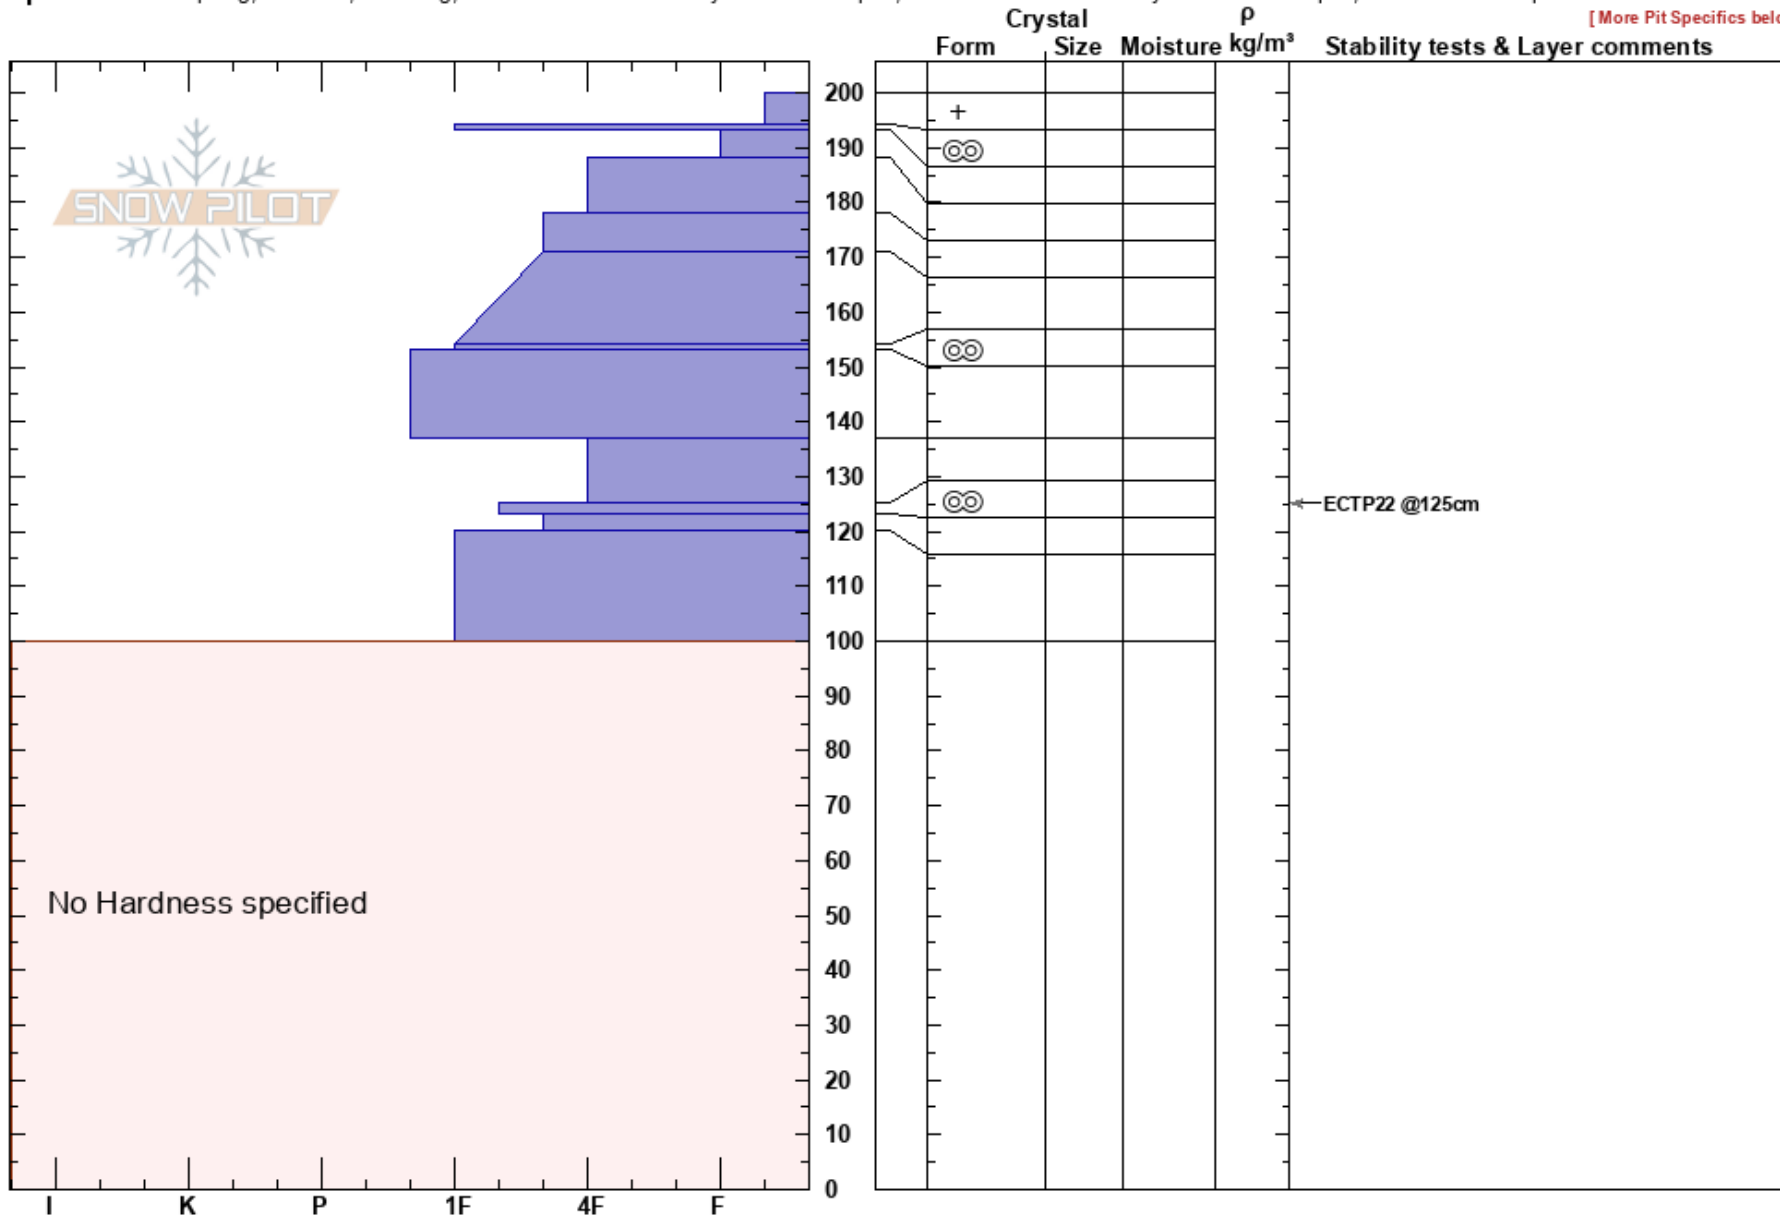

North Slope
 Uinta Range
 UT
 Elevation: 10078 ft
 Aspect: NW

Andrew Nassetta
 03/21/2022 - 12:00pm
 Co-ord: 40.83071N, -111.09788W
 Slope Angle: 27°
 Wind Loading: no

Stability: Fair
 Air Temperature:
 Sky Cover: CLR
 Precipitation: NO
 Wind: NW Light Breeze

HS:200
 PF: 25 137-125cm: Problematic layer
 PS: 10

Specifics: Collapsing, localized; Cracking; Recent avalanche activity on similar slopes; Recent avalanche activity on different slopes; Ski tracks on slope

[More Pit Specifics below]

Notes: Additional Pit Specifics: We skied slope