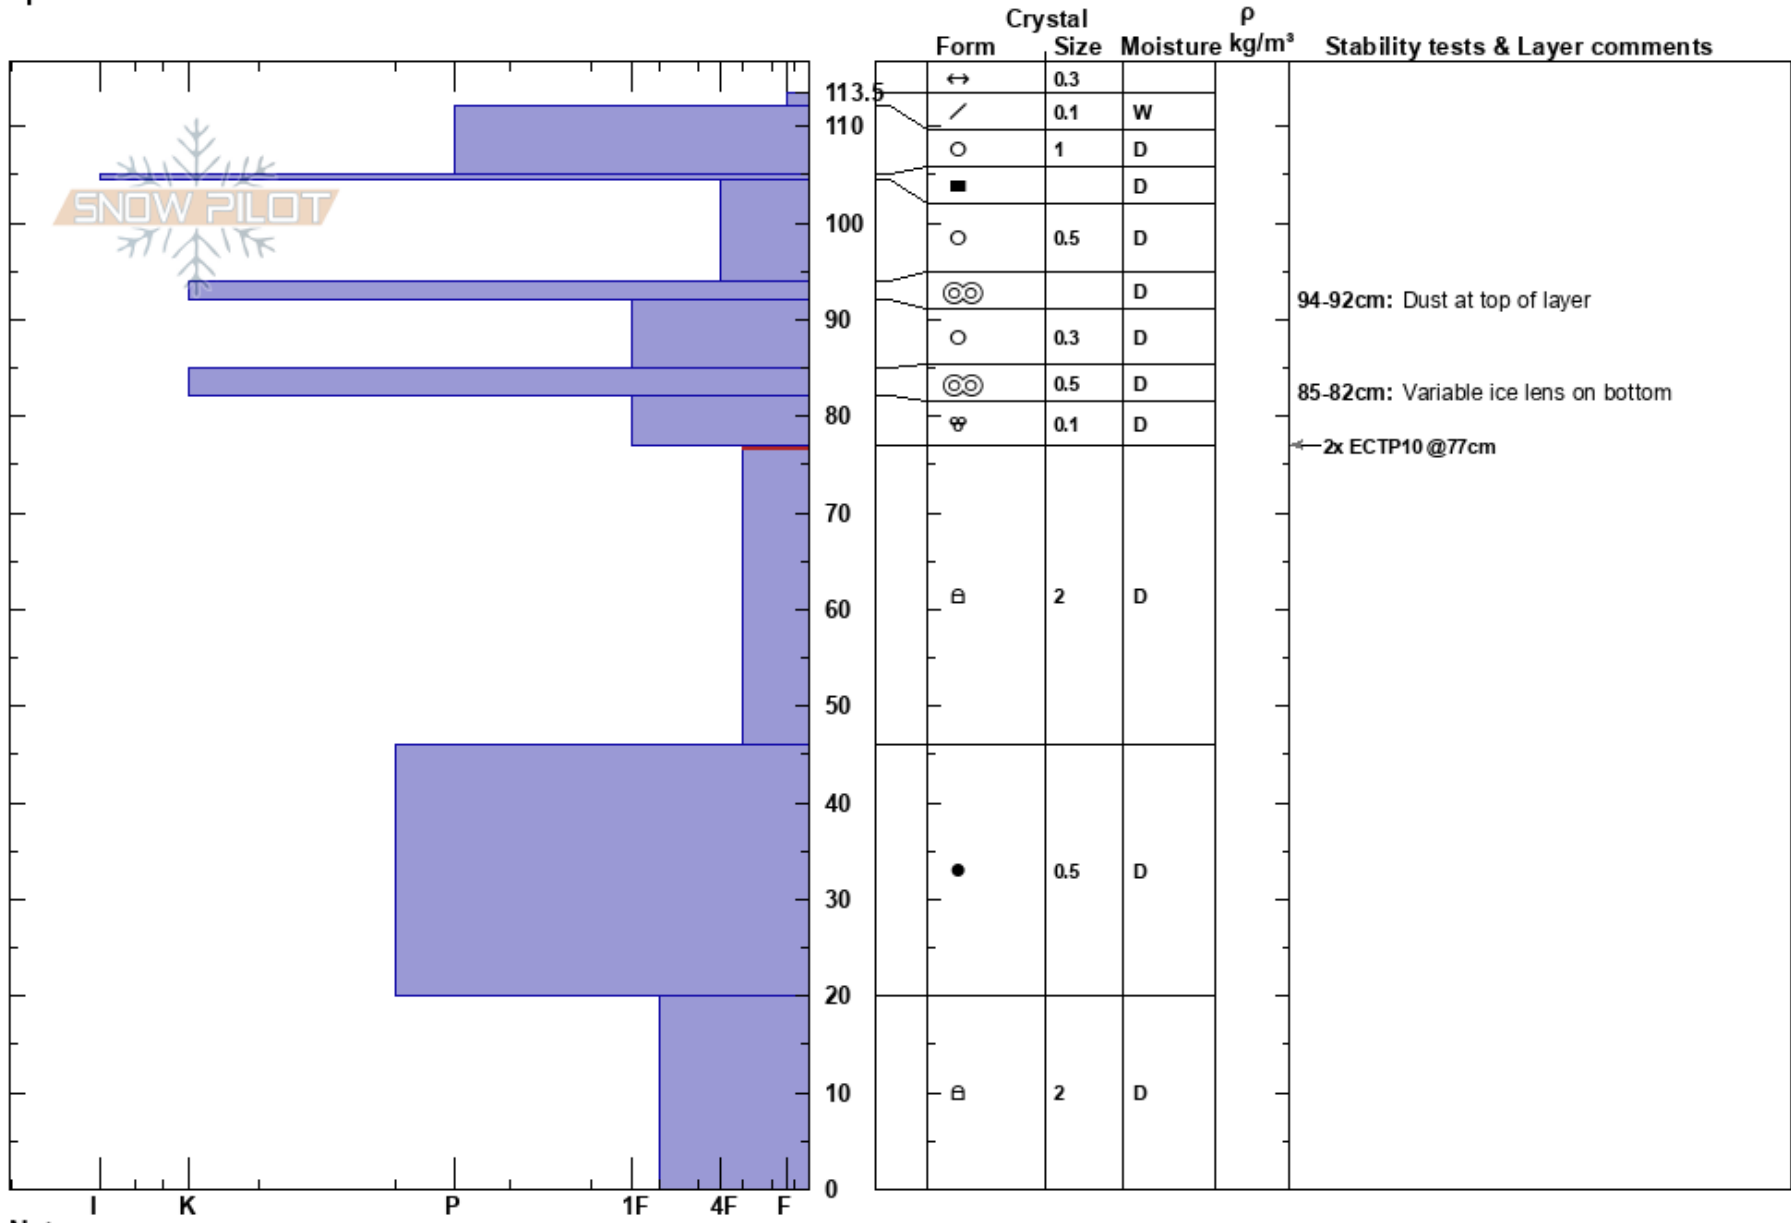

Mamm Peak area  
 Grand Mesa  
 CO  
**Elevation:** 9067 ft  
**Aspect:** 100°  
**Specifics:**

Dylan Craaybeek  
 03/21/2022 - 1:50pm  
**Co-ord:** 13S 256274E 4366625N  
**Slope Angle:** 22°  
**Wind Loading:**

**Stability:**  
**Air Temperature:**  
**Sky Cover:** FEW  
**Precipitation:** NO  
**Wind:** N Light Breeze

**HS:** 113.5  
**PF:** 10  
**PS:** 2  
**Layer Notes:**  
 94-92cm: Dust at top of layer  
 85-82cm: Variable ice lens on bottom  
 77-46cm: Problematic layer