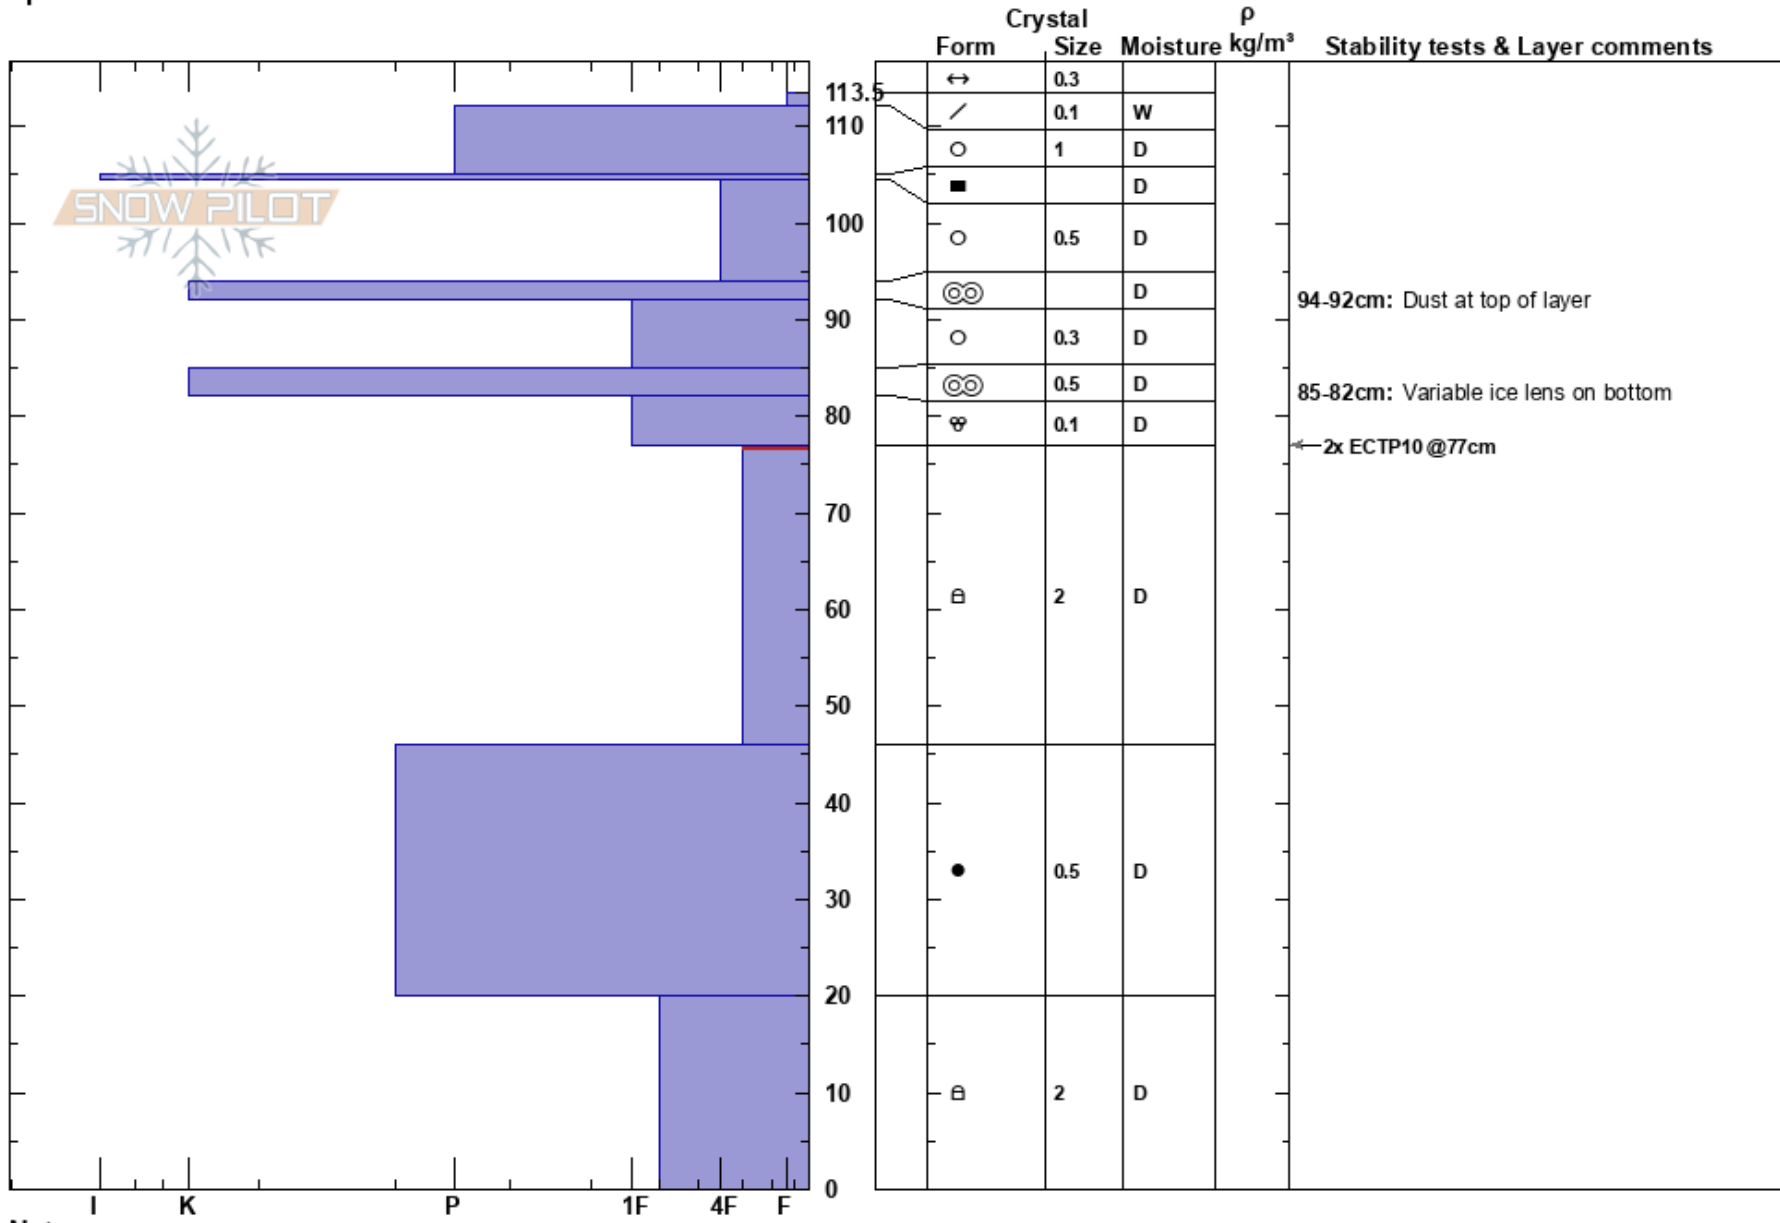

Mamm Peak area
 Grand Mesa
 CO
Elevation: 9067 ft
Aspect: 100°
Specifics:

Dylan Craaybeek
 03/21/2022 - 1:50pm
Co-ord: 13S 256274E 4366625N
Slope Angle: 22°
Wind Loading:

Stability:
Air Temperature:
Sky Cover: FEW
Precipitation: NO
Wind: N Light Breeze

HS: 113.5
PF: 10
PS: 2
Layer Notes:
 94-92cm: Dust at top of layer
 85-82cm: Variable ice lens on bottom
 77-46cm: Problematic layer

Notes: