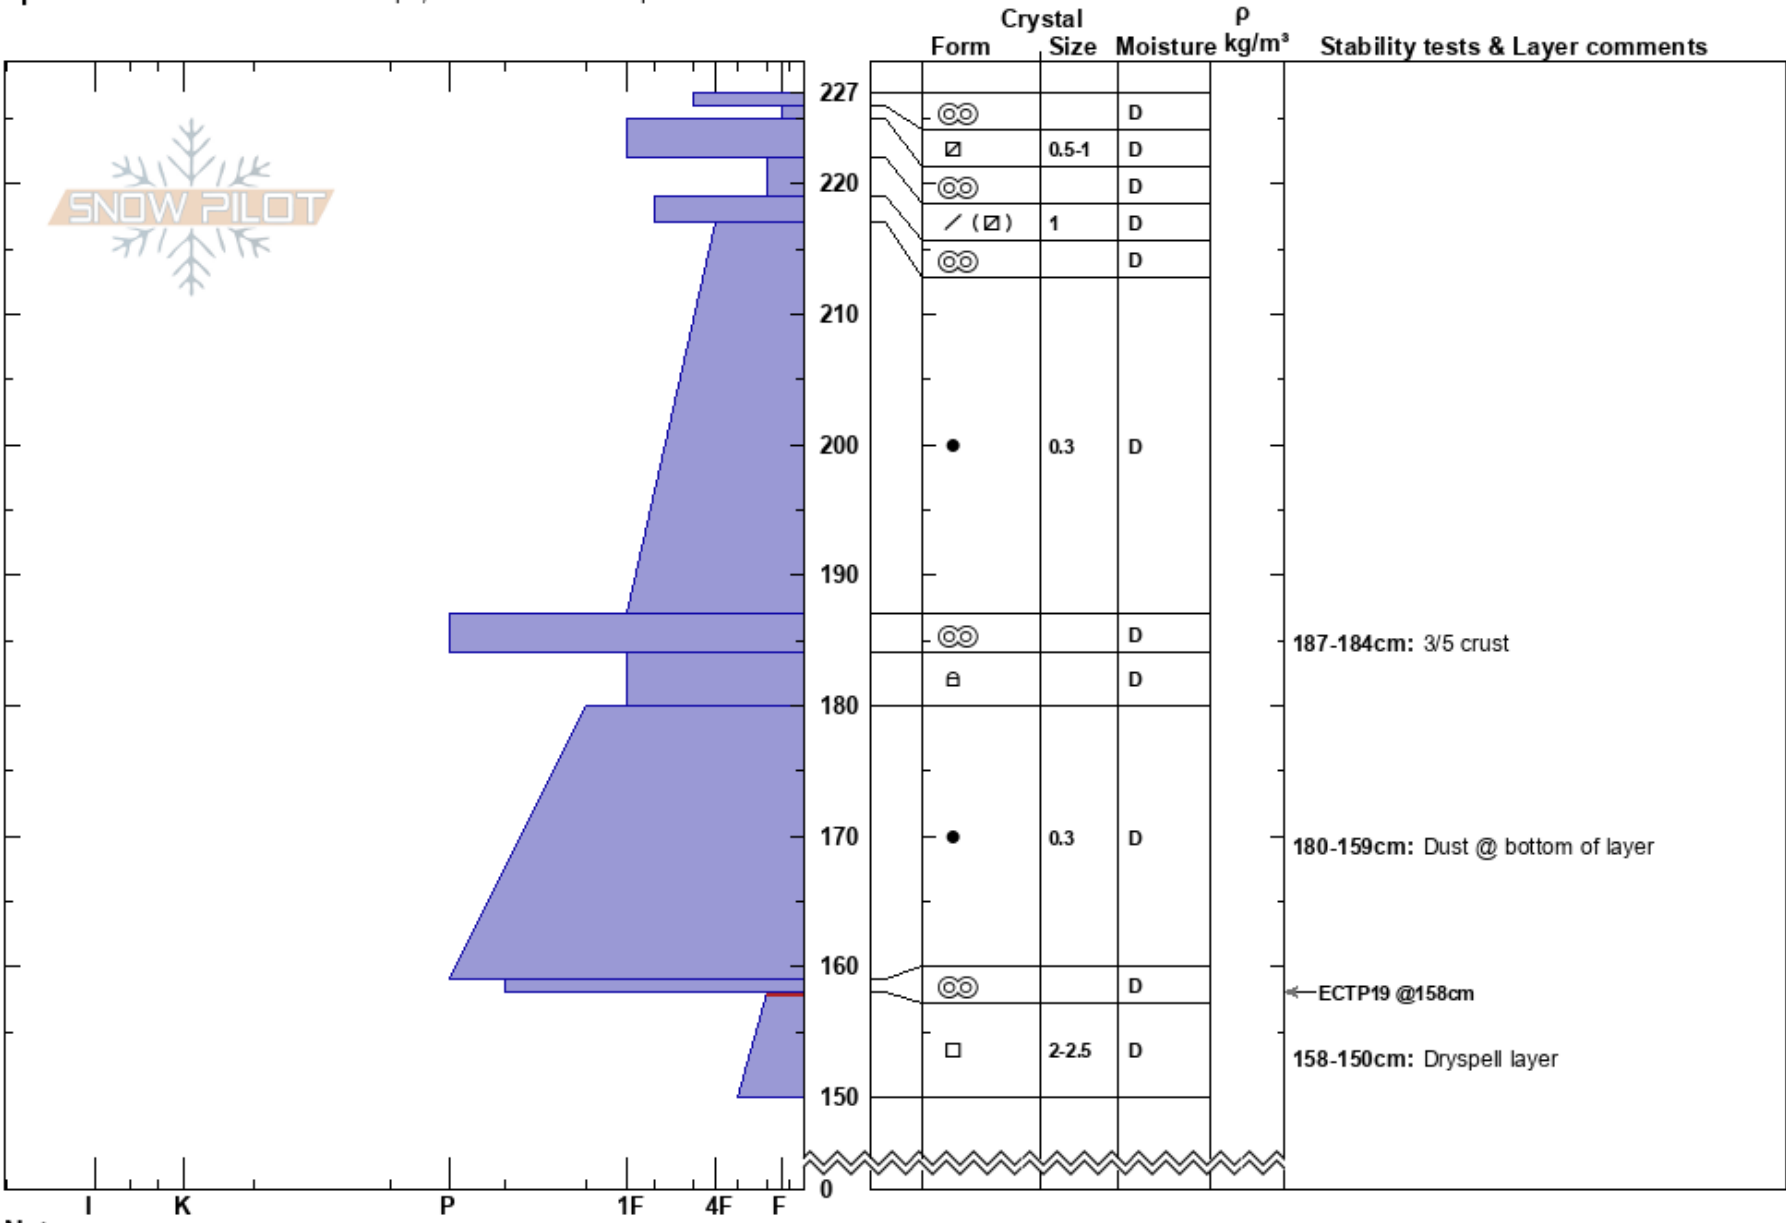

Evans Basin
 Elk Mountains
 CO
Elevation: 11216 ft
Aspect: 90°
Specifics: Snowmobile tracks on slope; We snowmobiled slope

Zach Guy
 03/21/2022 - 2:00pm
Co-ord: 38.87422N, -107.06527W
Slope Angle: 36°
Wind Loading: no

Stability:
Air Temperature:
Sky Cover: SCT
Precipitation: NO
Wind: N Light Breeze

HS: 227
Layer Notes:
 187-184cm: 3/5 crust
 180-159cm: Dust @ bottom of layer
 158-150cm: Dryspell layer
 158-150cm: Problematic layer