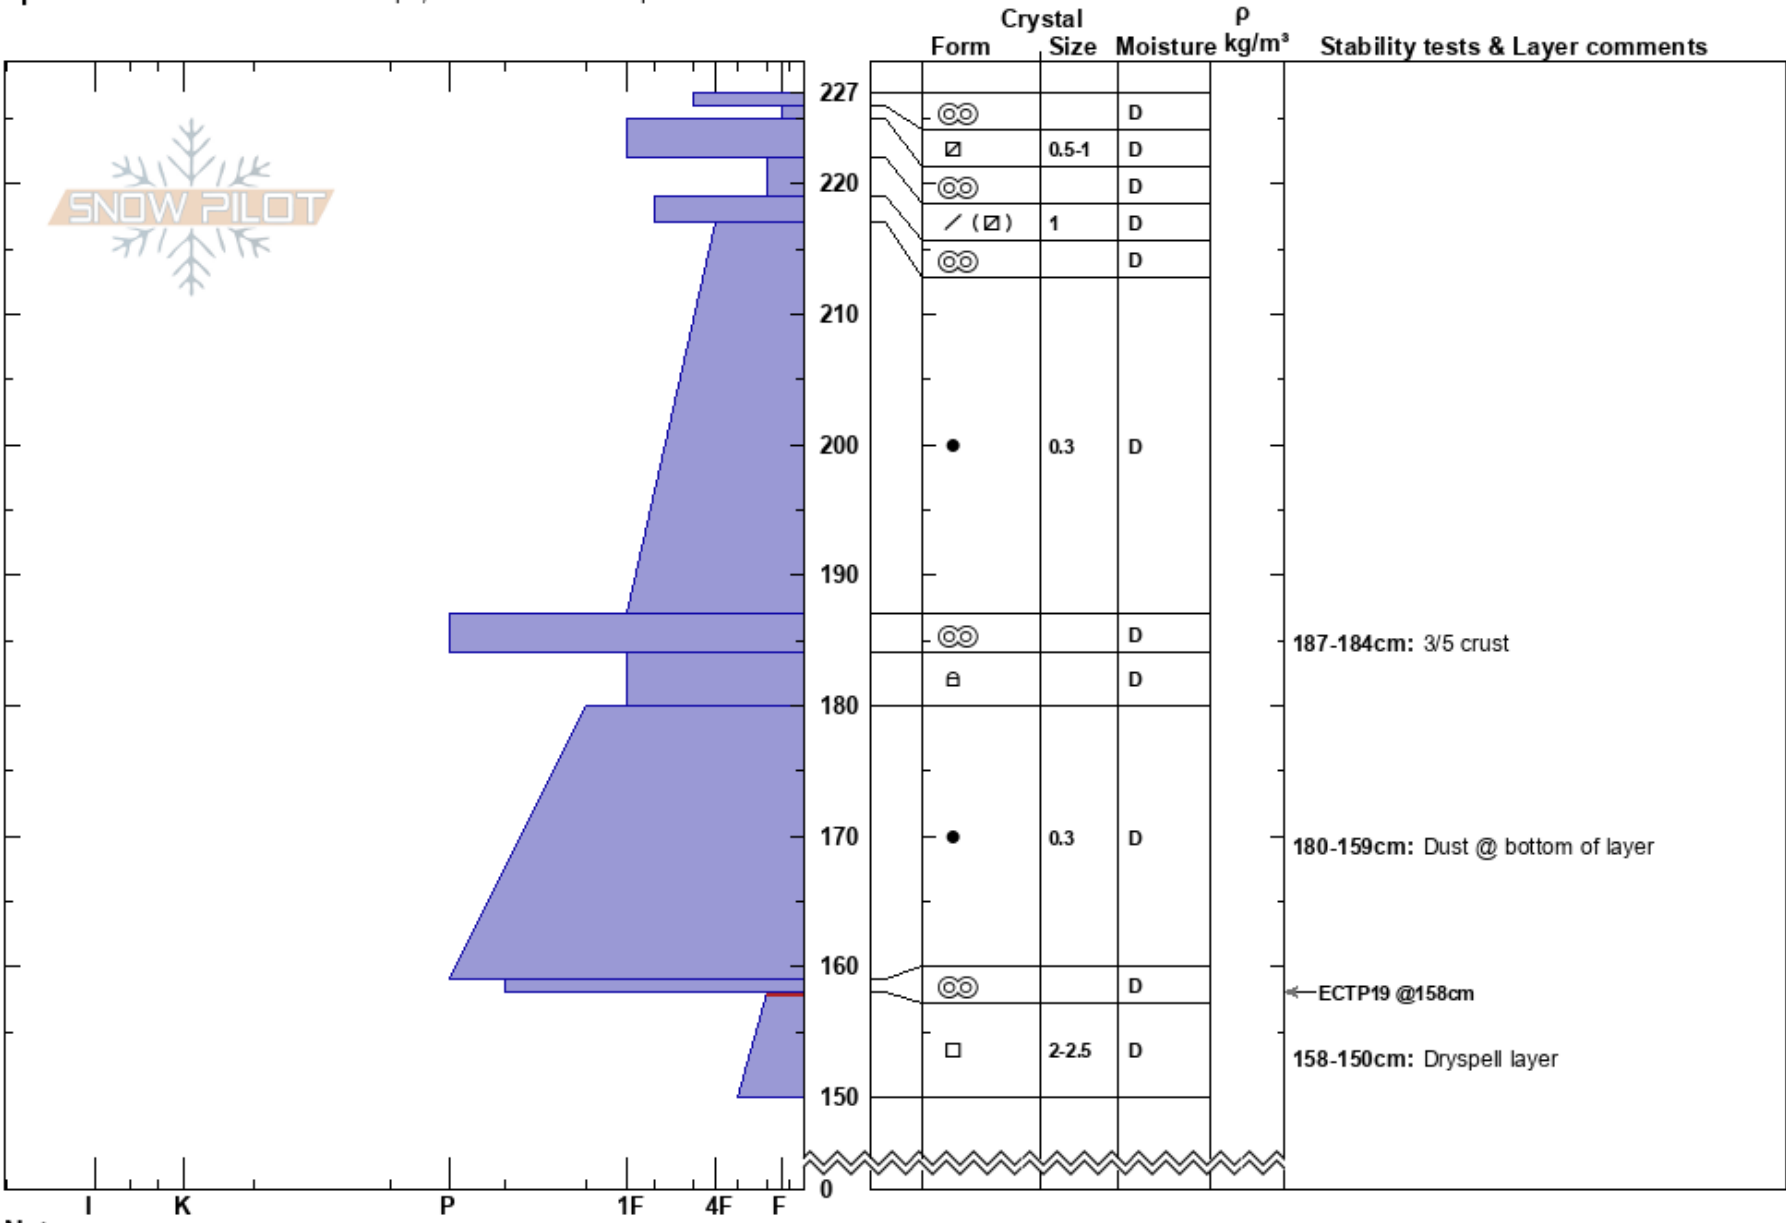

Evans Basin  
 Elk Mountains  
 CO  
**Elevation:** 11216 ft  
**Aspect:** 90°  
**Specifics:** Snowmobile tracks on slope; We snowmobiled slope

Zach Guy  
 03/21/2022 - 2:00pm  
**Co-ord:** 38.87422N, -107.06527W  
**Slope Angle:** 36°  
**Wind Loading:** no

**Stability:**  
**Air Temperature:**  
**Sky Cover:** SCT  
**Precipitation:** NO  
**Wind:** N Light Breeze

**HS:** 227  
**Layer Notes:**  
 187-184cm: 3/5 crust  
 180-159cm: Dust @ bottom of layer  
 158-150cm: Dryspell layer  
 158-150cm: Problematic layer