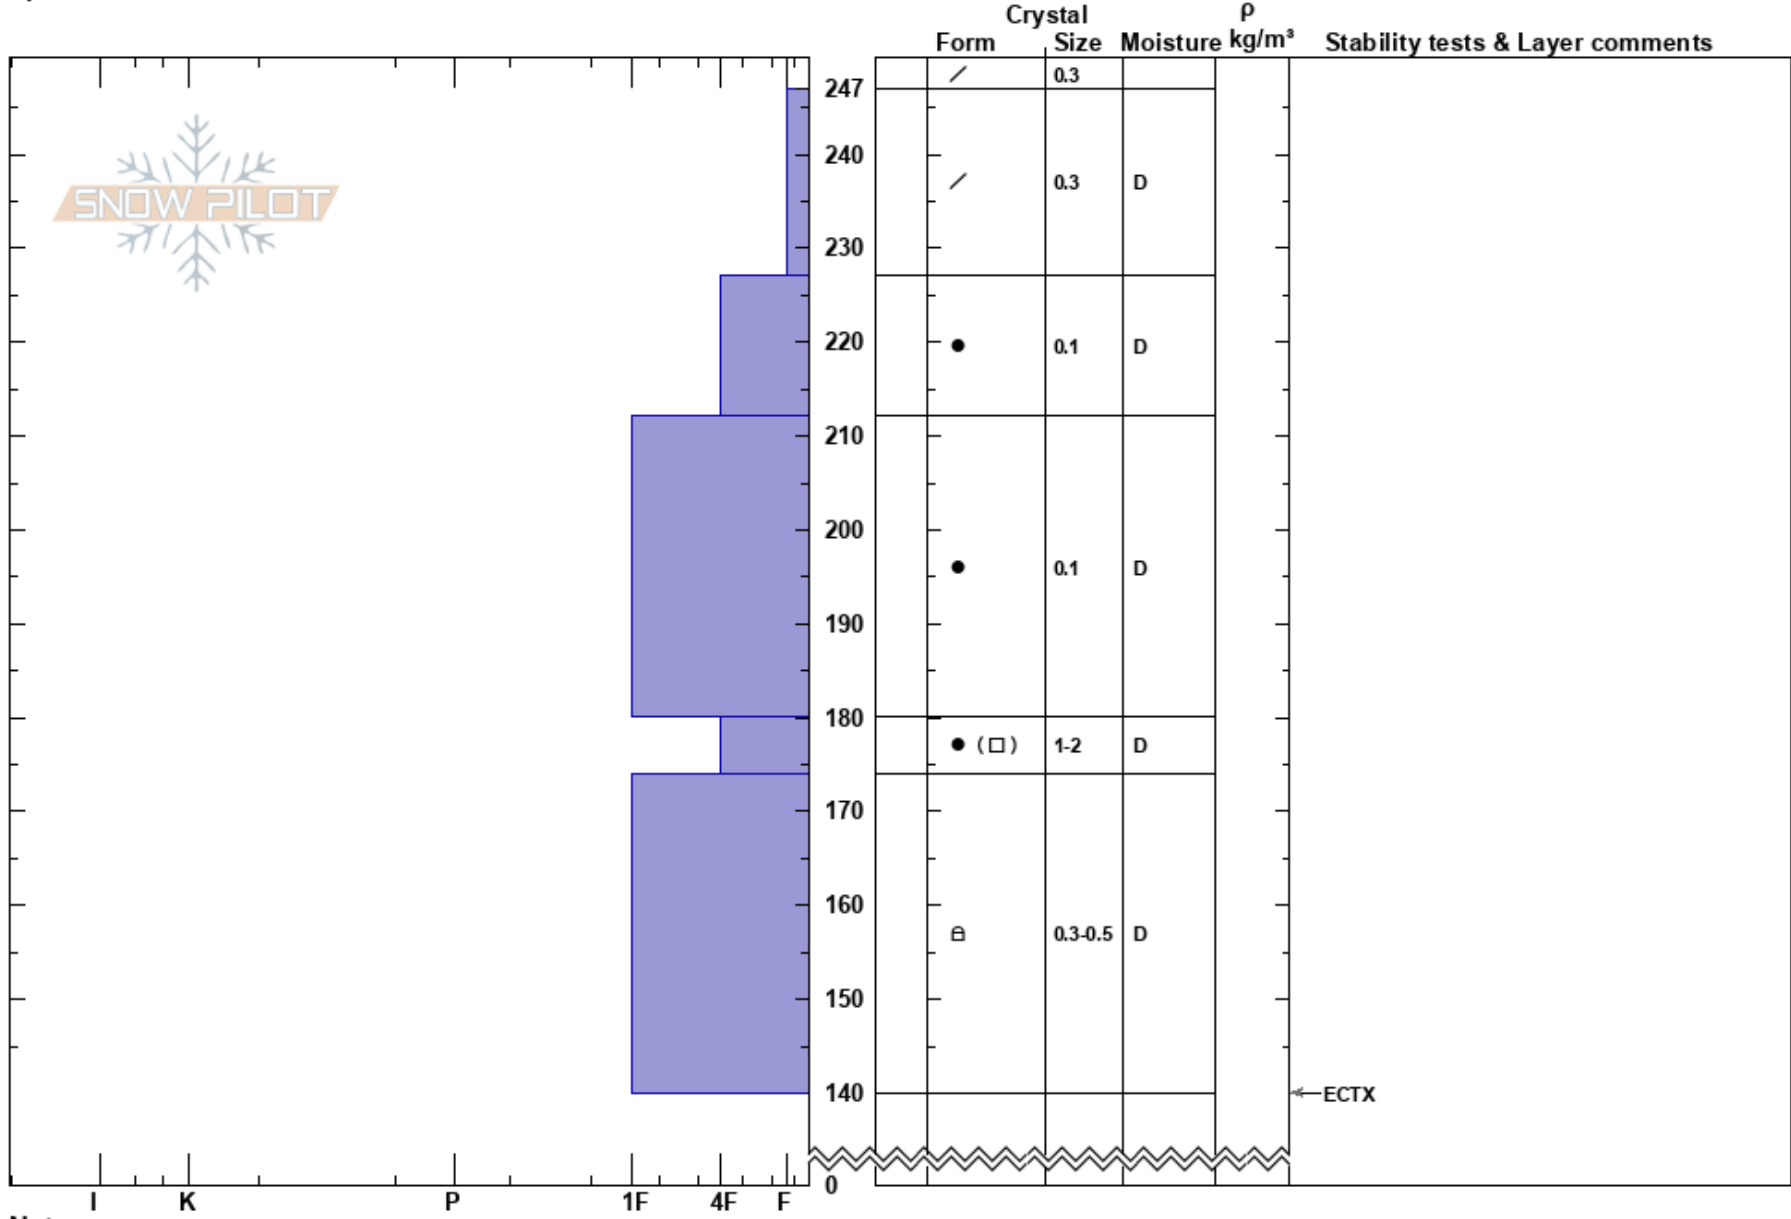

The Dome  
 Park Range  
 CO  
**Elevation:** 10039 ft  
**Aspect:** 330°

Ethan Greene  
 03/20/2022 - 10:00am  
**Co-ord:** 40.50450N, -106.71982W  
**Slope Angle:** 24°  
**Wind Loading:** no

**Stability:**  
**Air Temperature:** HS:247  
**Sky Cover:** CLR  
**Precipitation:** NO  
**Wind:** SW Light Breeze  
 174-140cm: Problematic layer

**Specifics:** Pit is adjacent to avalanche: other; Recent avalanche activity on similar slopes; Ski tracks on slope; We skied slope

**Notes:** Up hill and west of an avalanche.